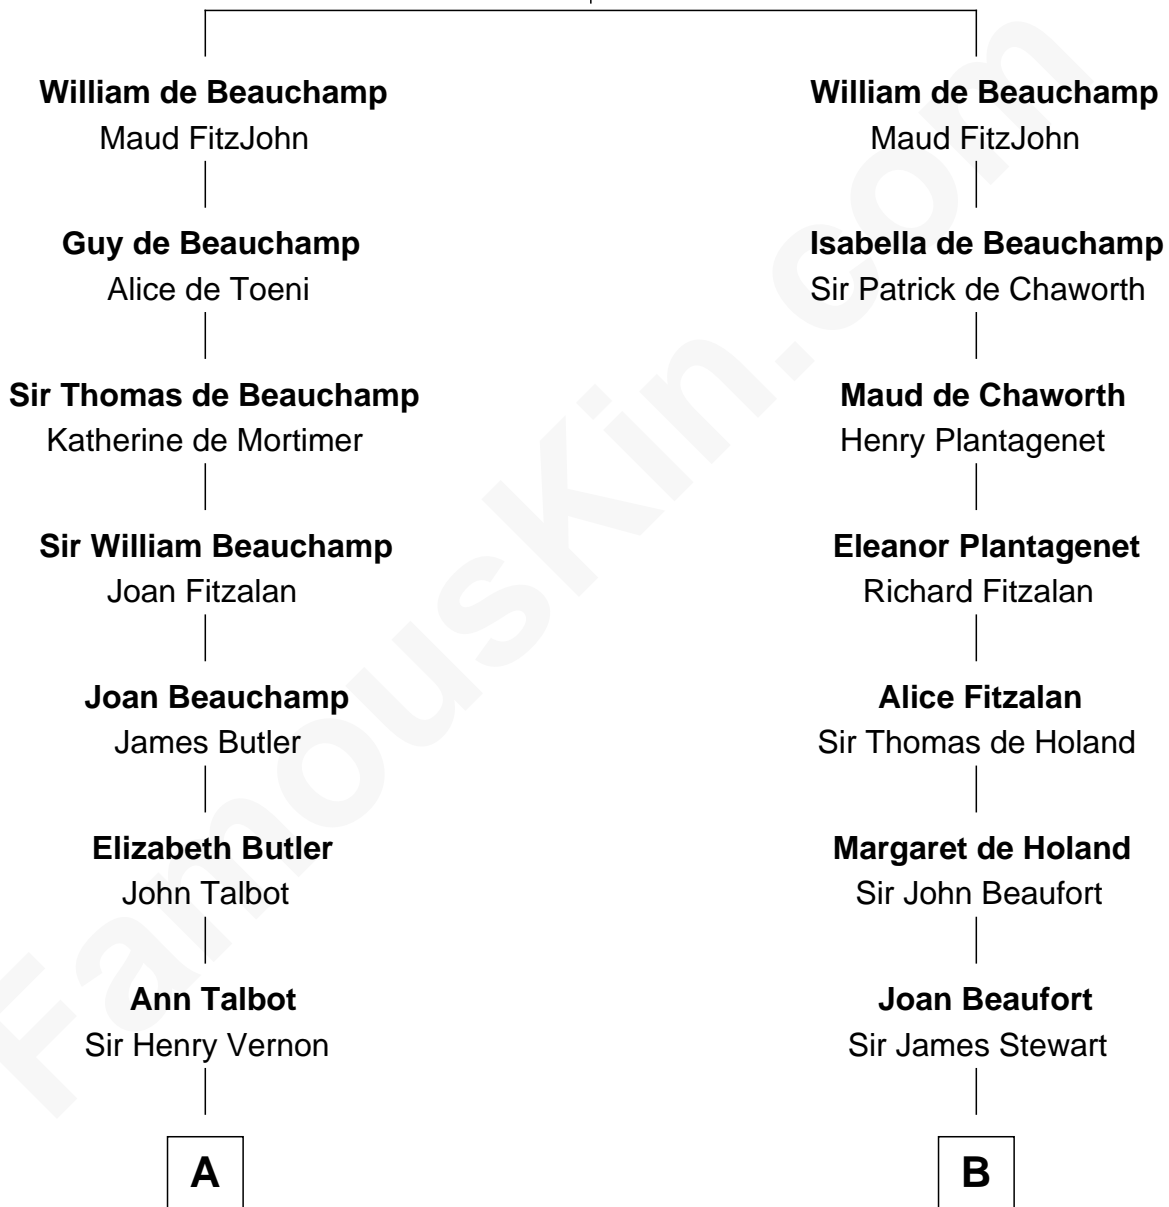

FamousKin.com
Relationship Chart of
Sir Winston Churchill

Prime Minister of the United Kingdom

20th cousin of

Theodore Roosevelt

26th U.S. President

Sir William de Beauchamp

Isabel Mauduit

C

Sir George Spencer-Churchill

Jane Stewart

Sir John Winston Spencer-Churchill

Frances Anne Emily Vane

Randolph Henry Spencer-Churchill

Jeanette Jerome

Sir Winston Churchill

Prime Minister of the United Kingdom

D

Anne Irvine

James Bulloch

James Stephens Bulloch

Martha Stewart

Martha Bulloch

Theodore Roosevelt

Theodore Roosevelt

26th U.S. President

FamousKin.com