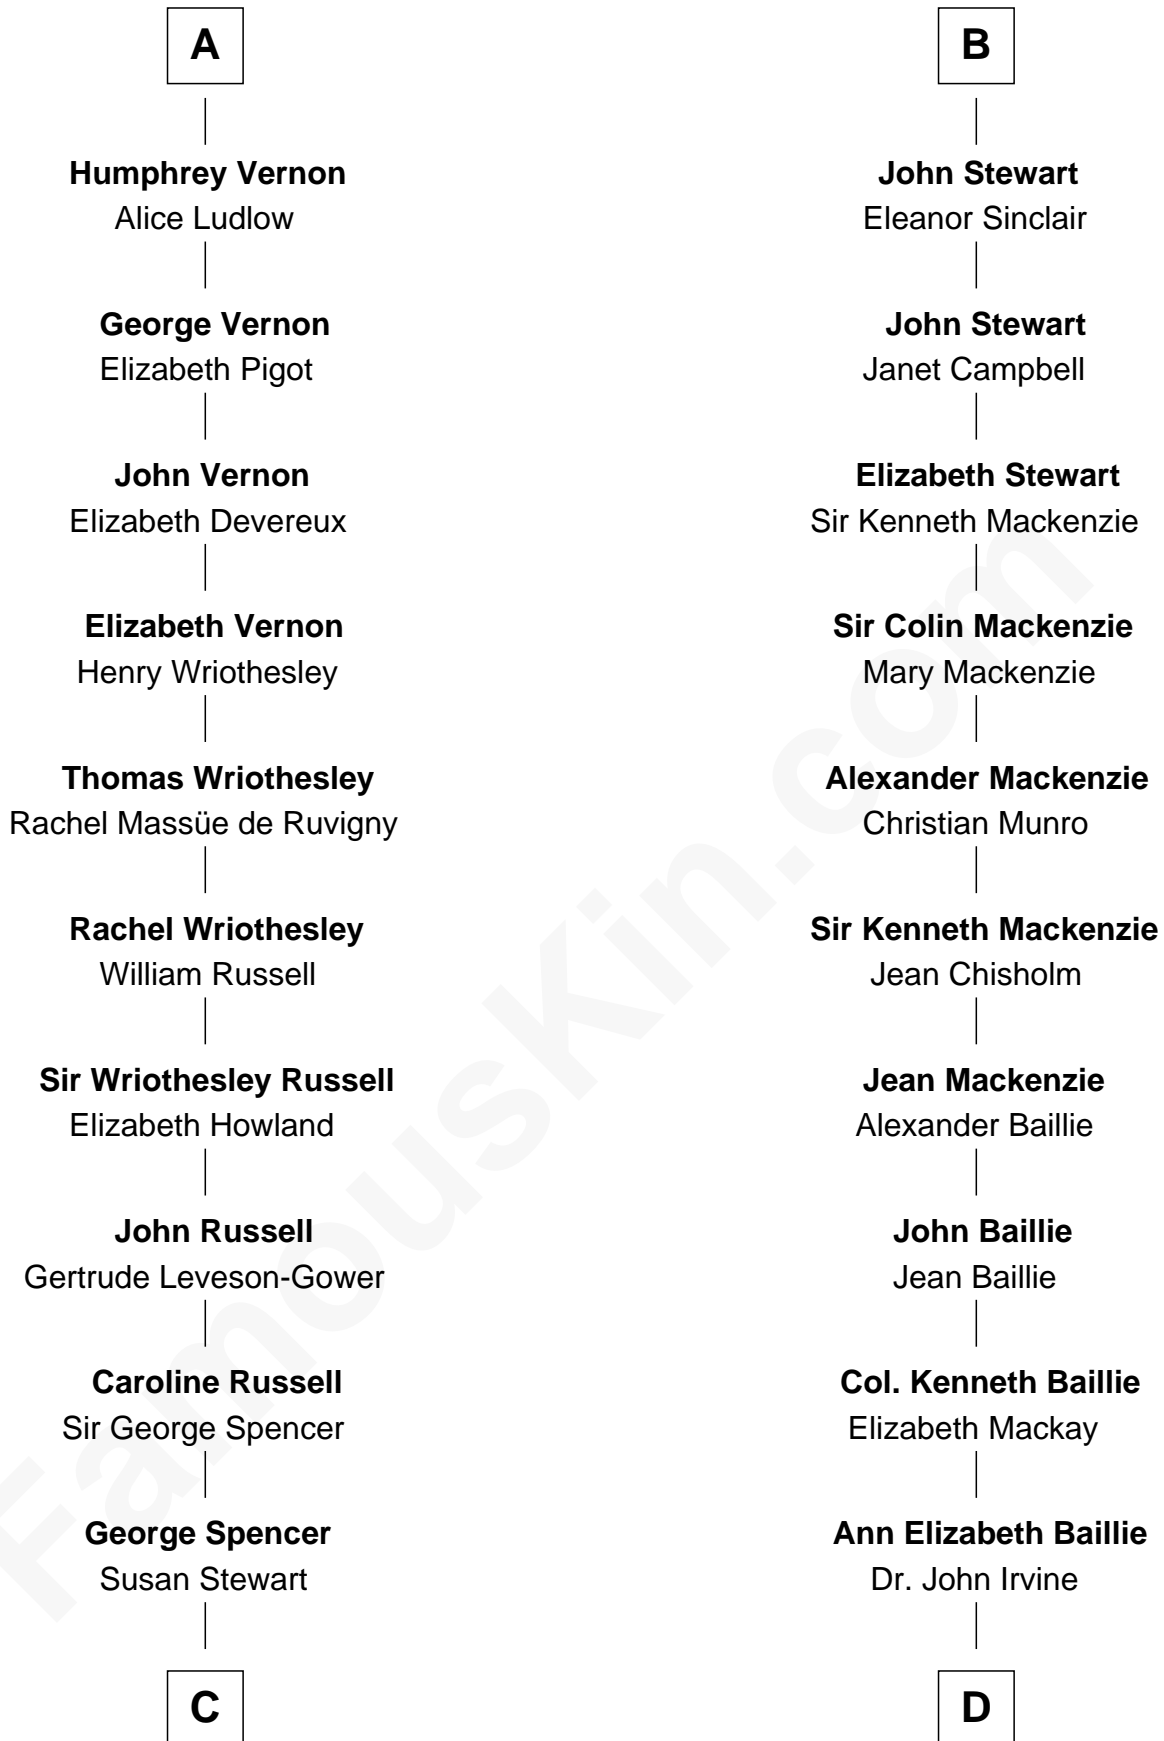

FamousKin.com
Relationship Chart of
Sir Winston Churchill

Prime Minister of the United Kingdom

20th cousin of

Theodore Roosevelt

26th U.S. President

Sir William de Beauchamp

Isabel Mauduit

C

Sir George Spencer-Churchill

Jane Stewart

Sir John Winston Spencer-Churchill

Frances Anne Emily Vane

Randolph Henry Spencer-Churchill

Jeanette Jerome

Sir Winston Churchill

Prime Minister of the United Kingdom

D

Anne Irvine

James Bulloch

James Stephens Bulloch

Martha Stewart

Martha Bulloch

Theodore Roosevelt

Theodore Roosevelt

26th U.S. President

FamousKin.com