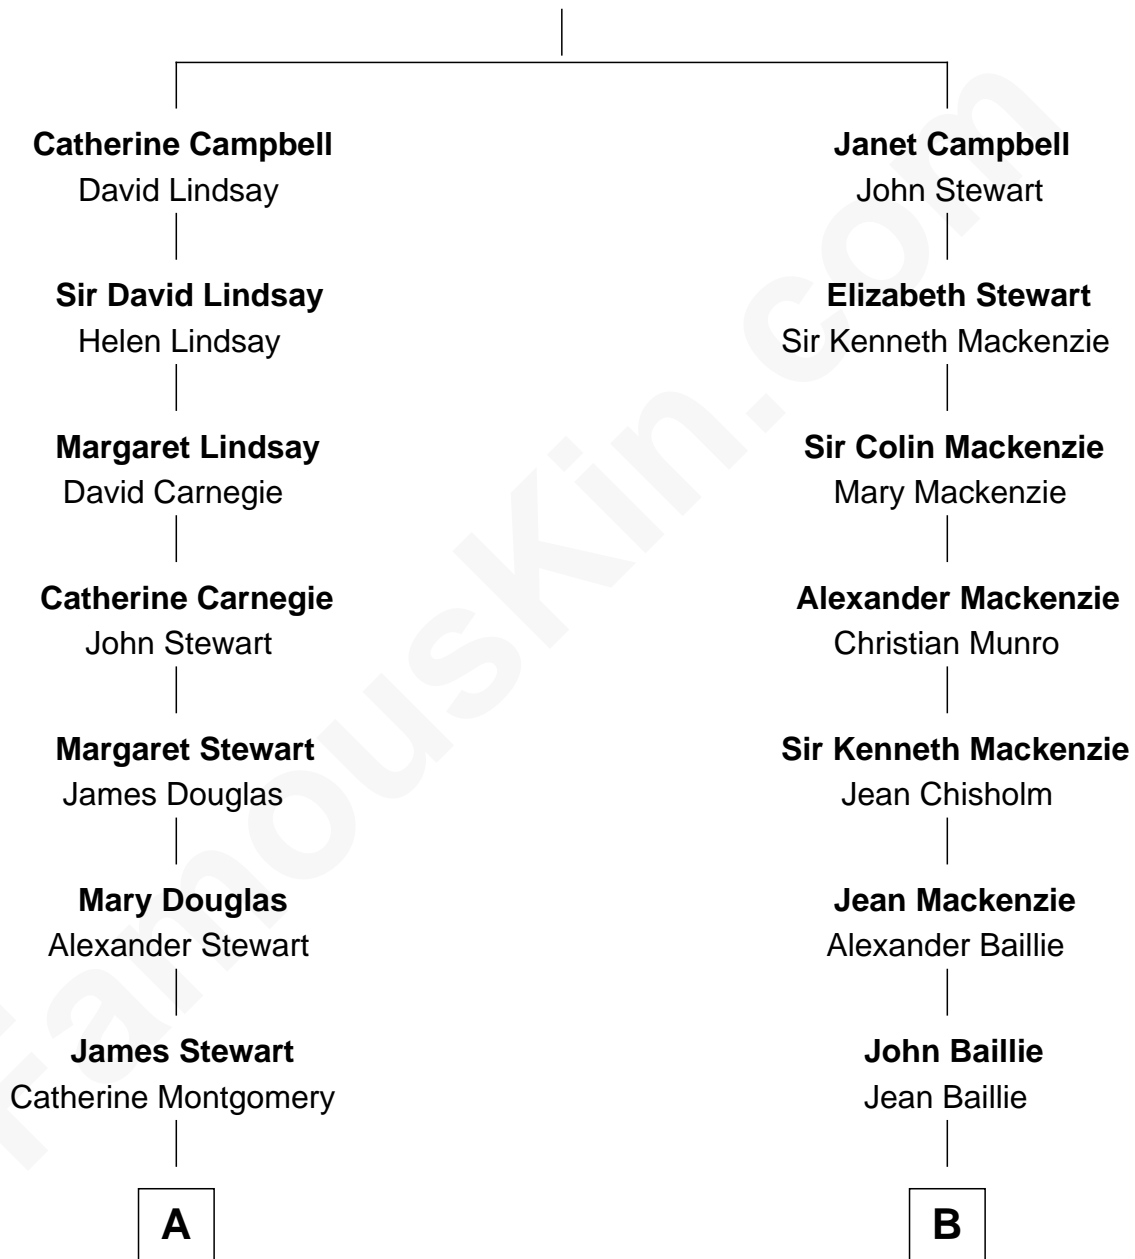

FamousKin.com

Relationship Chart of

Sir Winston Churchill

Prime Minister of the United Kingdom

12th cousin 1 time removed of

Theodore Roosevelt

26th U.S. President

Archibald Campbell

Elizabeth Stewart

A

Alexander Stewart
Catherine Cochrane

Sir John Stewart
Anne Dashwood

Susan Stewart
George Spencer

Sir George Spencer-Churchill
Jane Stewart

Sir John Winston Spencer-Churchill
Frances Anne Emily Vane

James Stephens Bulloch
Martha Stewart

Martha Bulloch
Theodore Roosevelt

Theodore Roosevelt
26th U.S. President