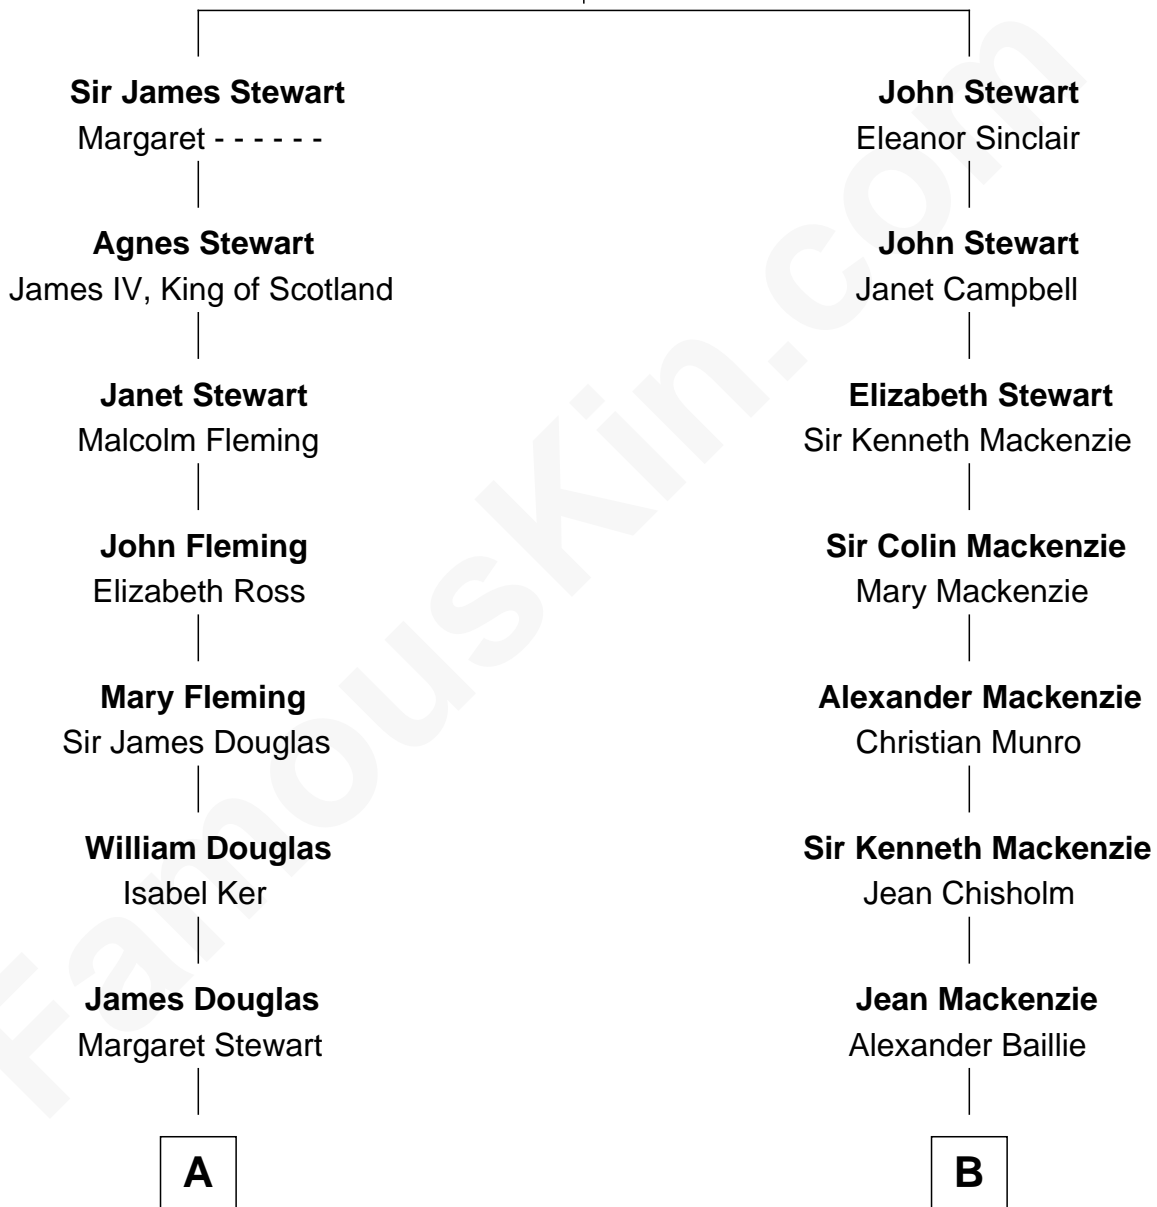

## Relationship Chart of

### Sir Winston Churchill

*Prime Minister of the United Kingdom*

13th cousin 2 times removed of

**Theodore Roosevelt**

*26th U.S. President*

**Sir James Stewart**

Joan Beaufort

**A**

**Mary Douglas**  
Alexander Stewart

**James Stewart**  
Catherine Montgomery

**Alexander Stewart**  
Catherine Cochrane

**Sir John Stewart**  
Anne Dashwood

**Susan Stewart**  
George Spencer

**Sir George Spencer-Churchill**  
Jane Stewart