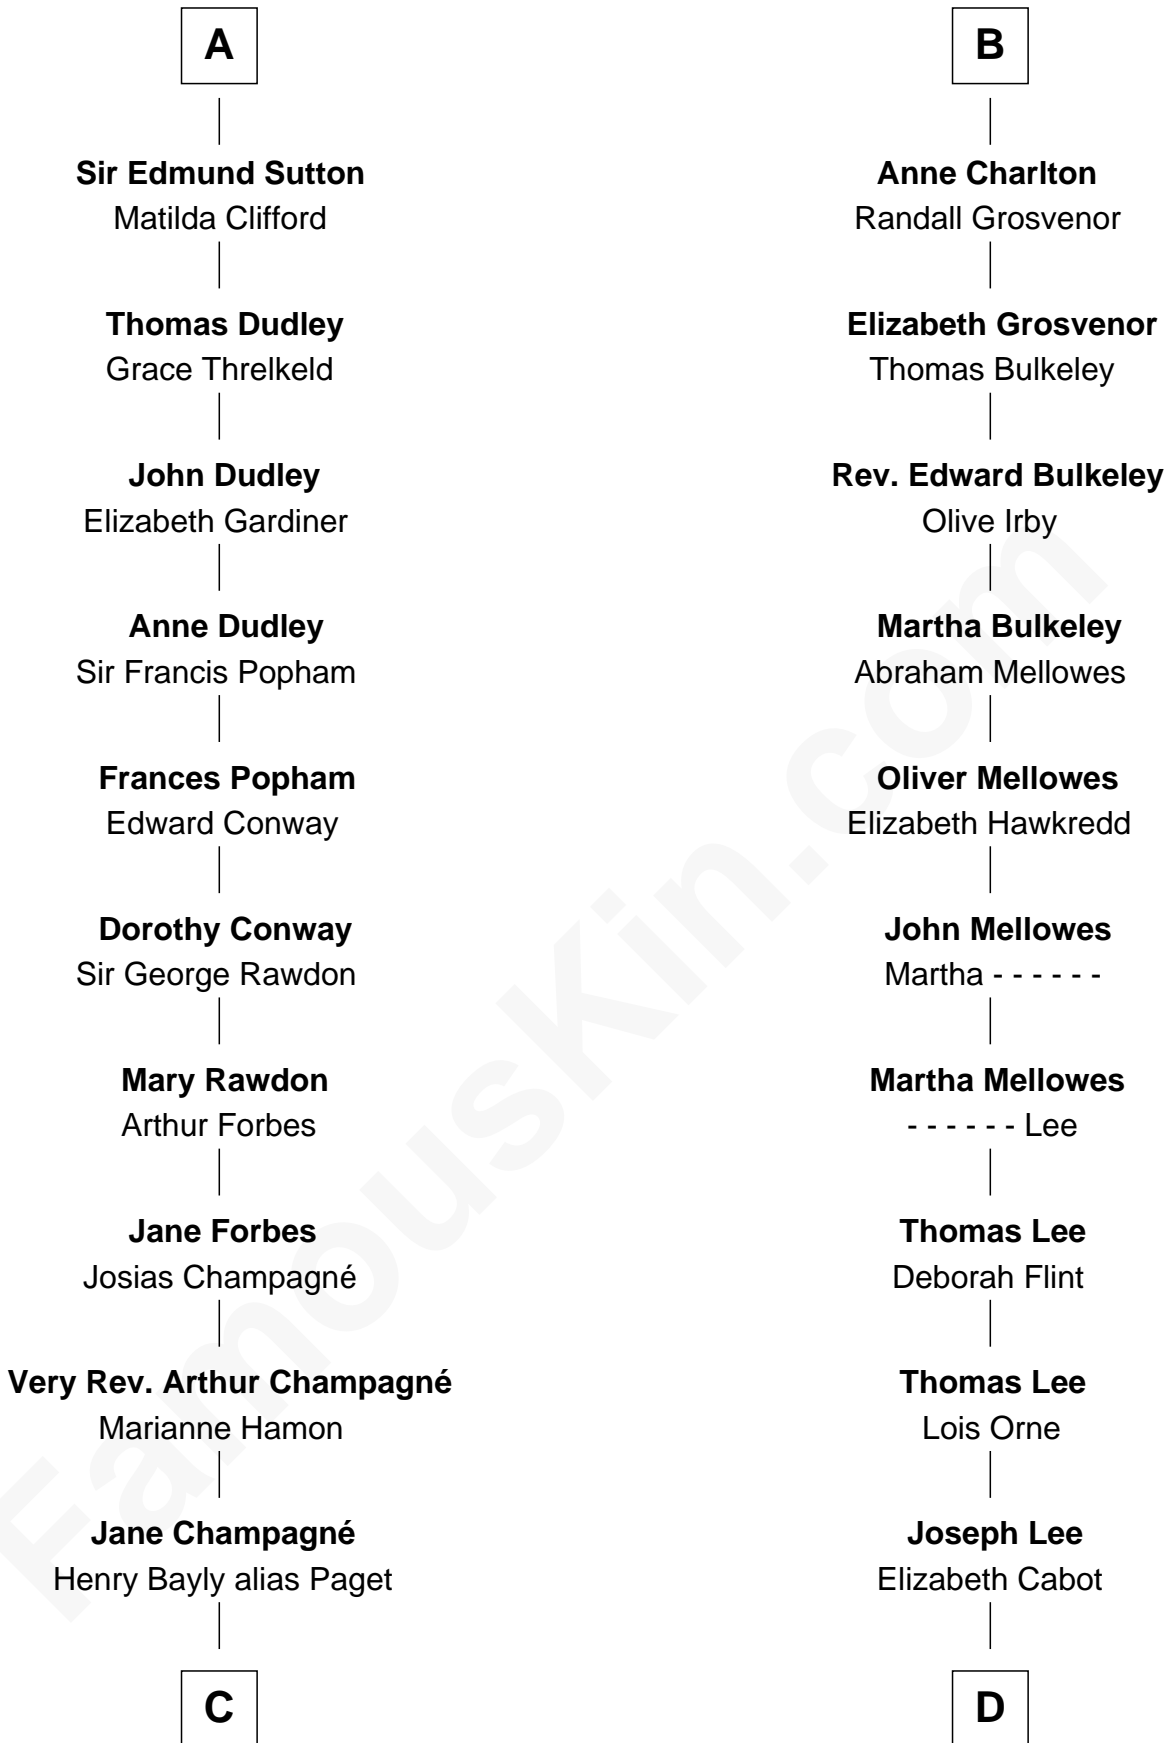

FamousKin.com

Relationship Chart of

Sir Winston Churchill

Prime Minister of the United Kingdom

20th cousin 1 time removed of

Alice (Lee) Roosevelt

First Wife of President Theodore Roosevelt

C

Jane Paget
George Stewart

Jane Stewart
Sir George Spencer-Churchill

Sir John Winston Spencer-Churchill
Frances Anne Emily Vane

Randolph Henry Spencer-Churchill
Jeanette Jerome

Sir Winston Churchill
Prime Minister of the United Kingdom