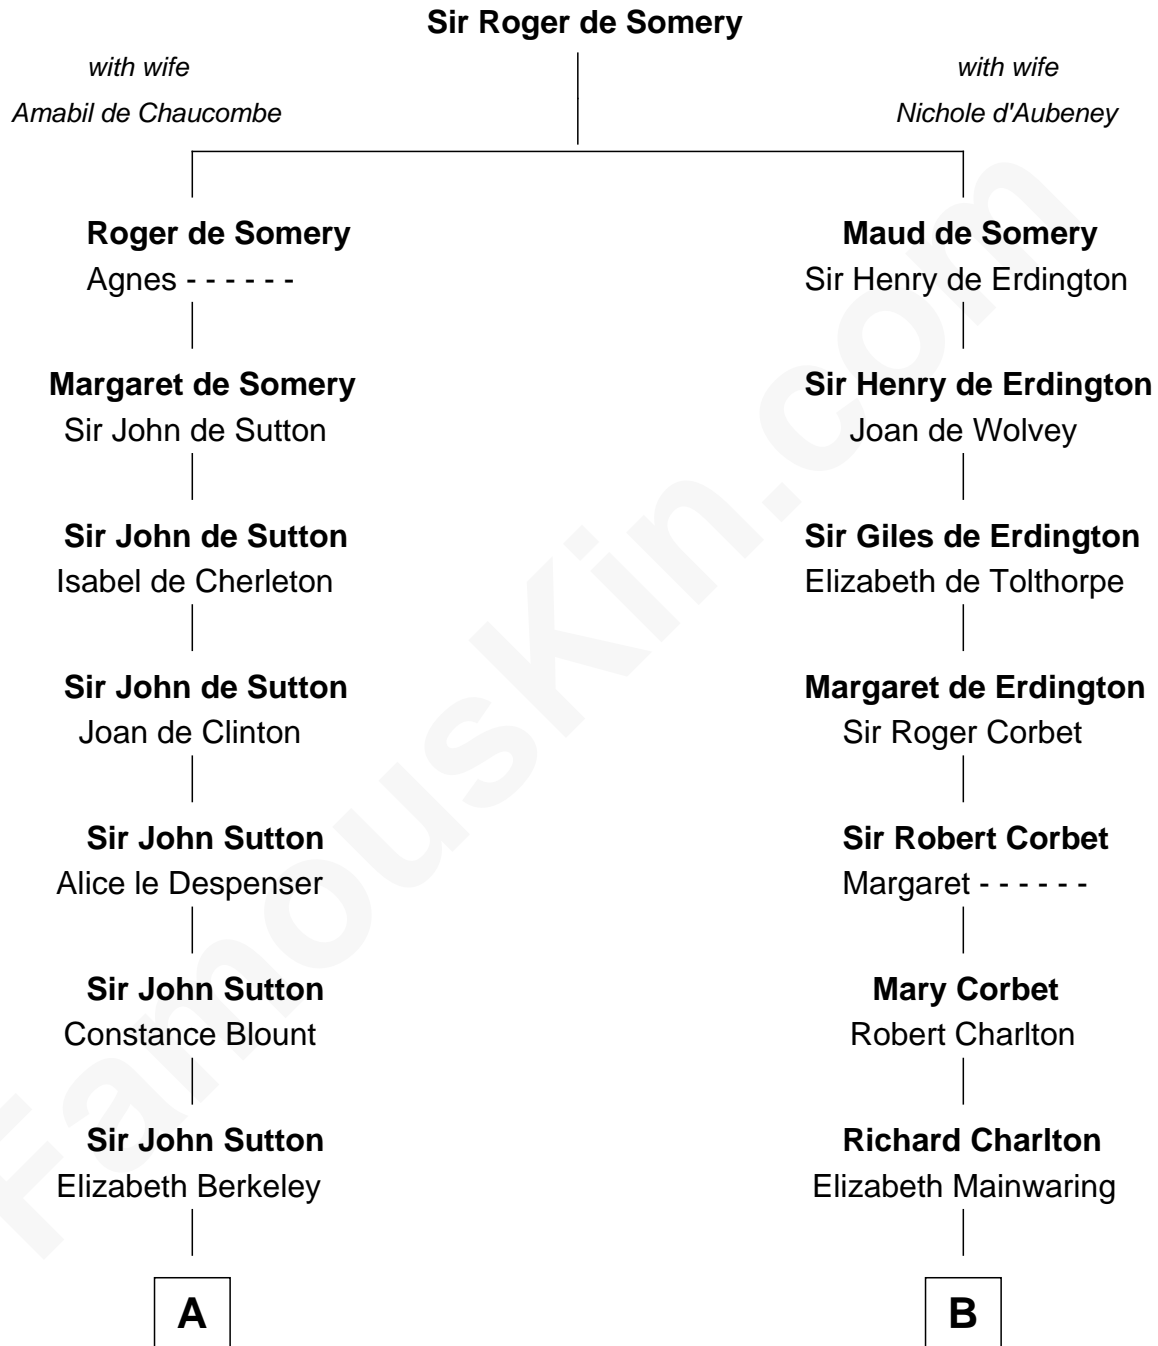

FamousKin.com

Relationship Chart of

Sir Winston Churchill

Prime Minister of the United Kingdom

20th cousin 1 time removed of

Alice (Lee) Roosevelt

First Wife of President Theodore Roosevelt

C

Jane Paget
George Stewart

Jane Stewart
Sir George Spencer-Churchill

Sir John Winston Spencer-Churchill
Frances Anne Emily Vane

Randolph Henry Spencer-Churchill
Jeanette Jerome

Sir Winston Churchill
Prime Minister of the United Kingdom