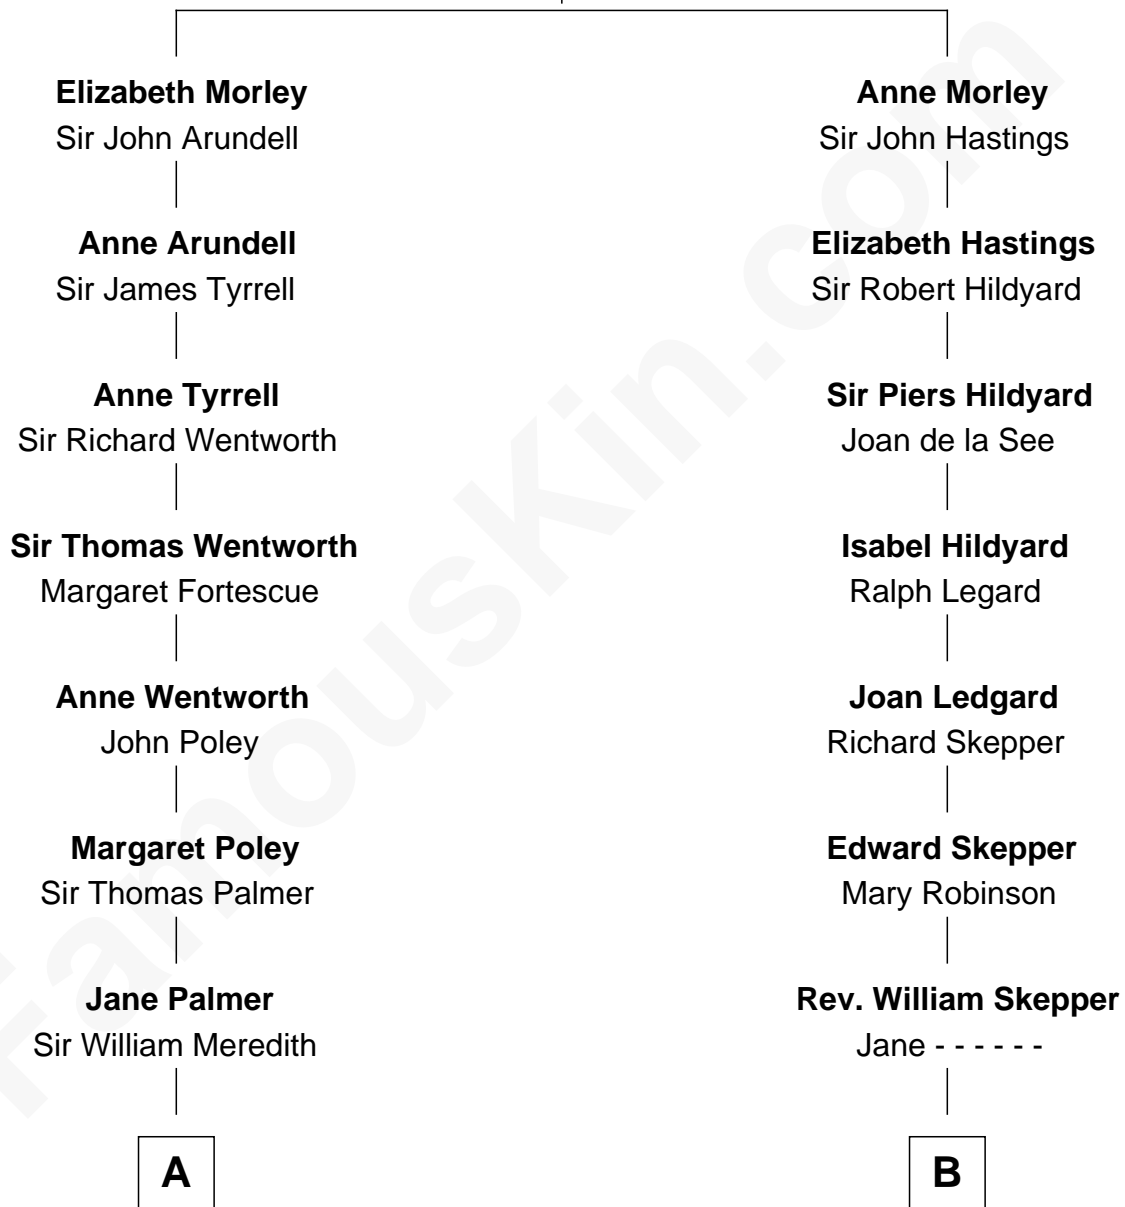

FamousKin.com

Relationship Chart of

Sir Winston Churchill

Prime Minister of the United Kingdom

16th cousin 2 times removed of

Alice (Lee) Roosevelt

First Wife of President Theodore Roosevelt

Thomas Morley
Isabel de la Pole

C

Randolph Henry Spencer-Churchill

Jeanette Jerome

Sir Winston Churchill

Prime Minister of the United Kingdom

FamousKin.com