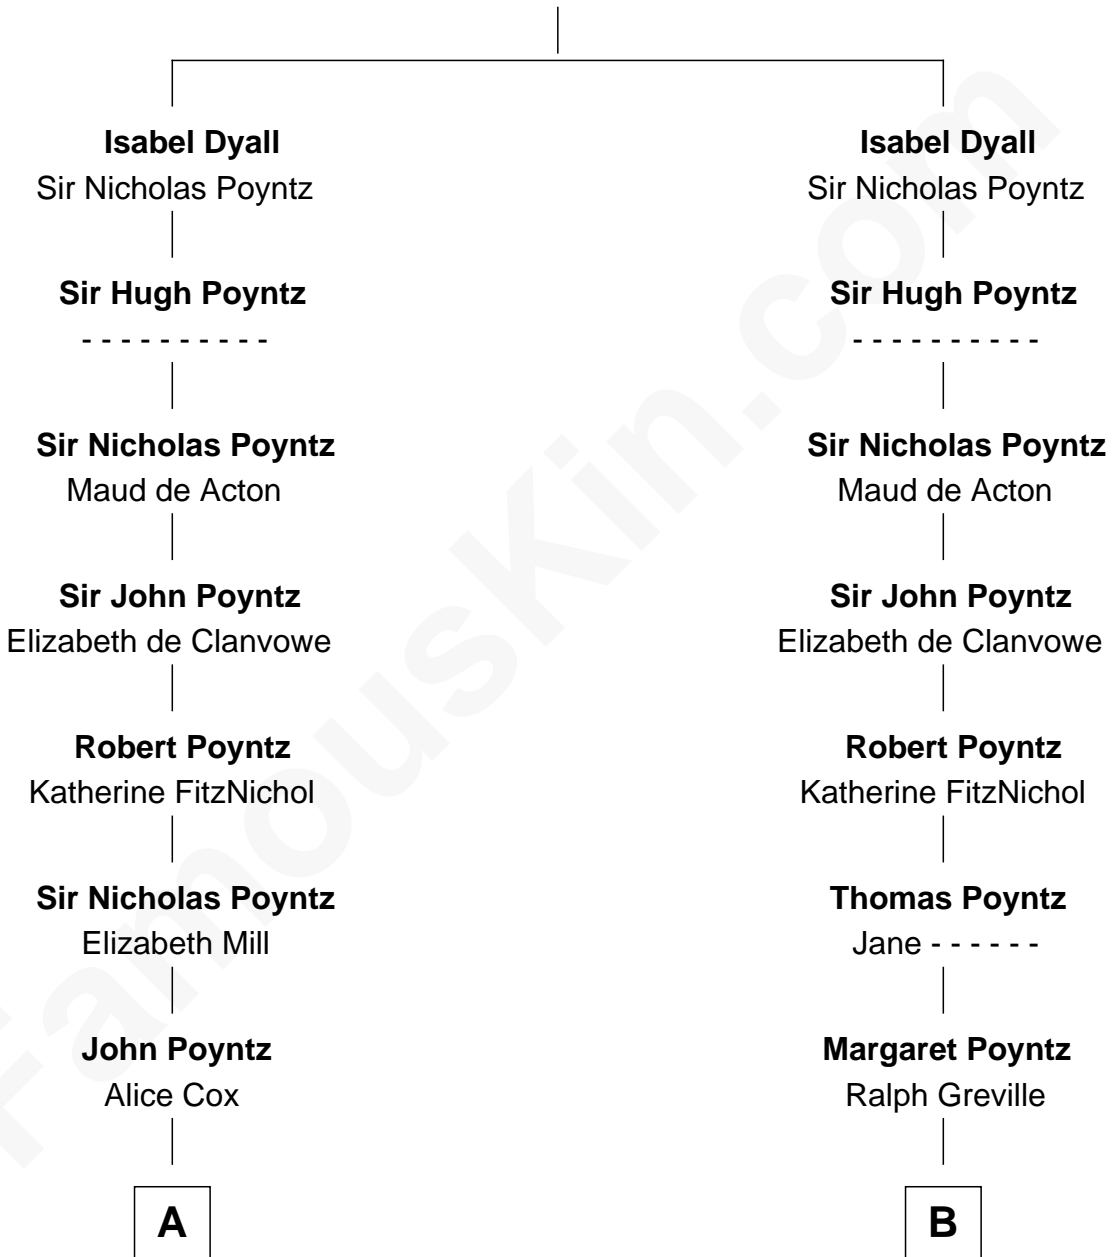

FamousKin.com

Relationship Chart of

Sir Winston Churchill

Prime Minister of the United Kingdom

21st cousin of

Alice (Lee) Roosevelt

First Wife of President Theodore Roosevelt

Timothy Dyall

C

Jane Paget
George Stewart

Jane Stewart
Sir George Spencer-Churchill

Sir John Winston Spencer-Churchill
Frances Anne Emily Vane

Randolph Henry Spencer-Churchill
Jeanette Jerome

Sir Winston Churchill
Prime Minister of the United Kingdom