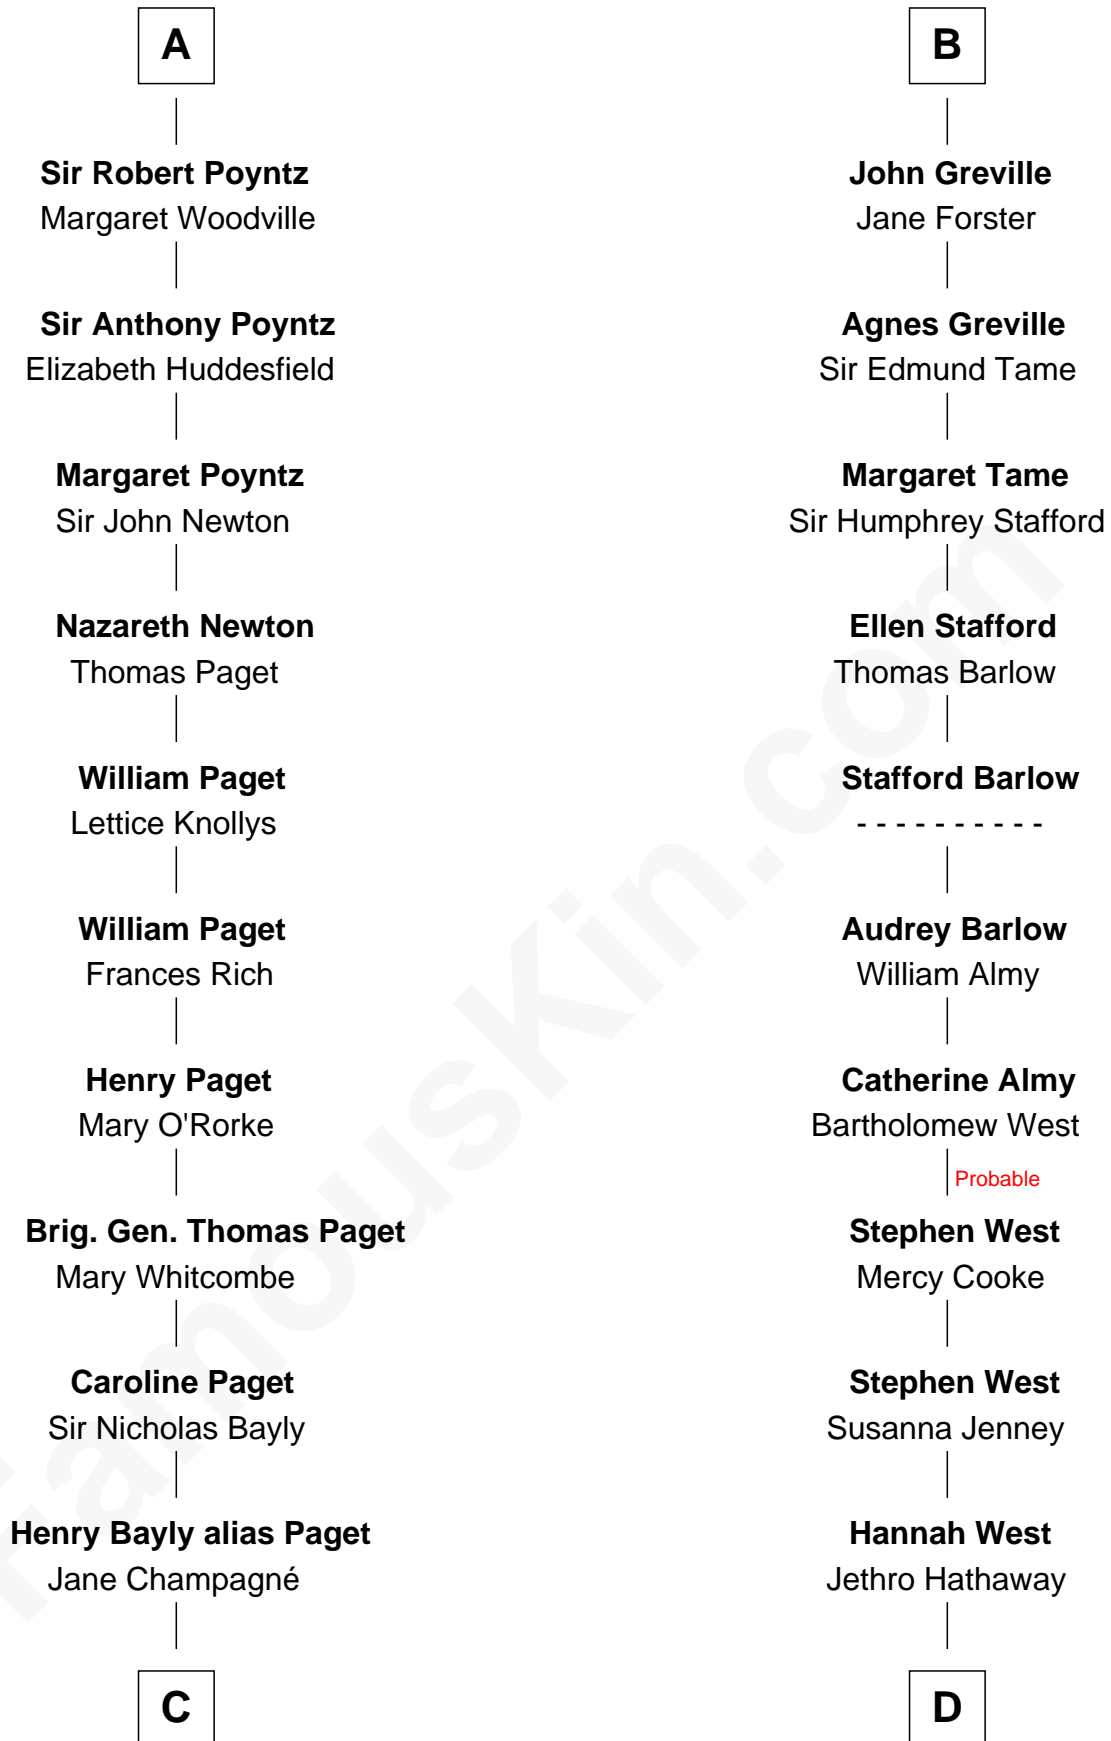

FamousKin.com

Relationship Chart of

Sir Winston Churchill

Prime Minister of the United Kingdom

21st cousin of

Alice (Lee) Roosevelt

First Wife of President Theodore Roosevelt

Timothy Dyall

C

Jane Paget
George Stewart

Jane Stewart
Sir George Spencer-Churchill

Sir John Winston Spencer-Churchill
Frances Anne Emily Vane

Randolph Henry Spencer-Churchill
Jeanette Jerome

Sir Winston Churchill
Prime Minister of the United Kingdom

D

Stephen Hathaway
Abigail Smith

Humphrey Hathaway
Abigail Smith

Alice Russell Hathaway
Elisha Haskell

Caroline Watts Haskell
George Cabot Lee

Alice (Lee) Roosevelt
Wife of President Theodore Roosevelt

FamousKin.com