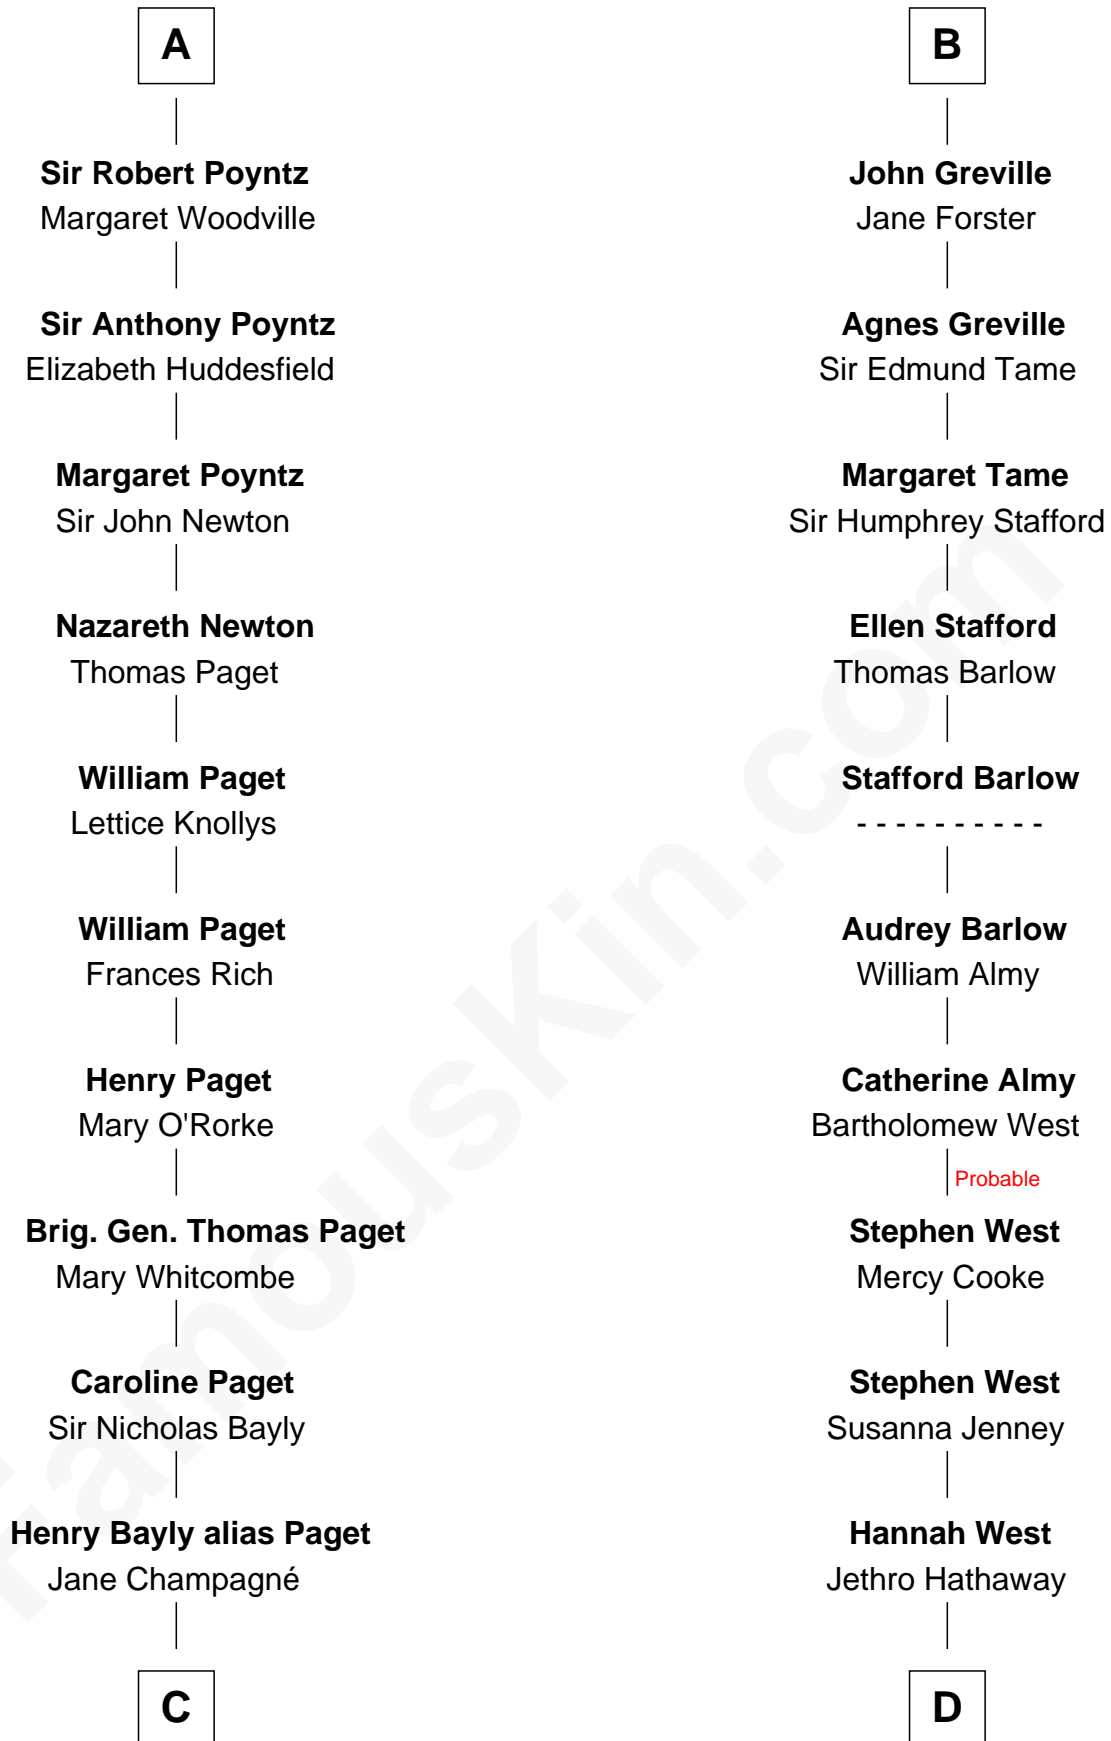

## Relationship Chart of

### Sir Winston Churchill

*Prime Minister of the United Kingdom*

21st cousin of

### Alice (Lee) Roosevelt

*First Wife of President Theodore Roosevelt*

**C**

**Jane Paget**  
George Stewart

**Jane Stewart**  
Sir George Spencer-Churchill

**Sir John Winston Spencer-Churchill**  
Frances Anne Emily Vane