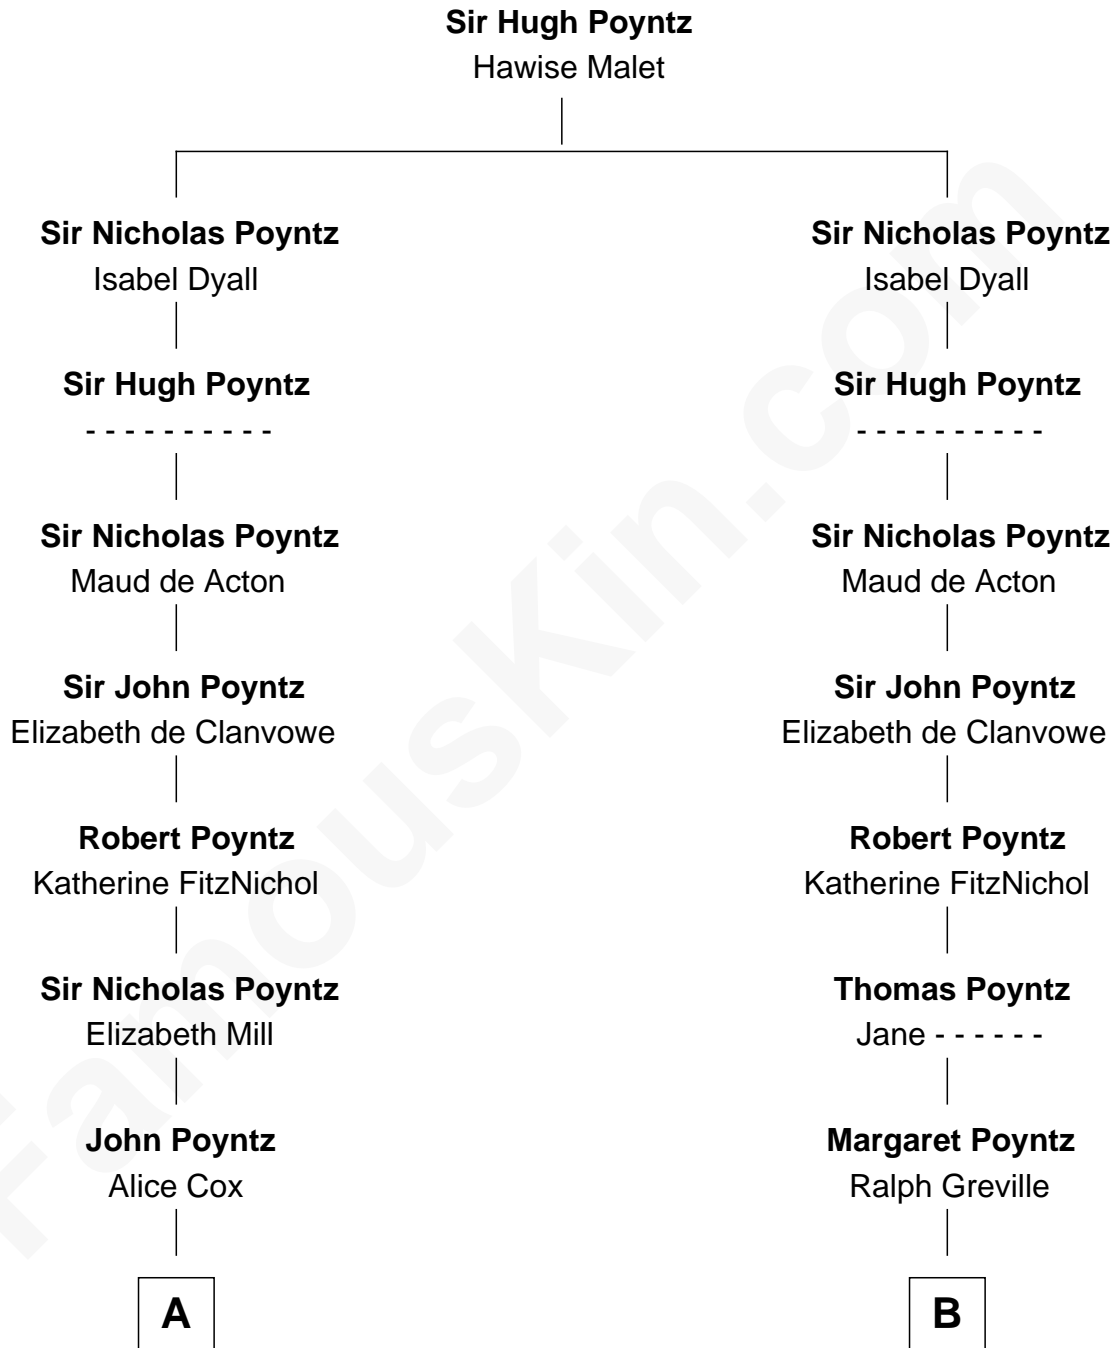

# FamousKin.com

## Relationship Chart of

### Sir Winston Churchill

*Prime Minister of the United Kingdom*

21st cousin of

### Alice (Lee) Roosevelt

*First Wife of President Theodore Roosevelt*

**C**

**Jane Paget**  
George Stewart

**Jane Stewart**  
Sir George Spencer-Churchill

**Sir John Winston Spencer-Churchill**  
Frances Anne Emily Vane