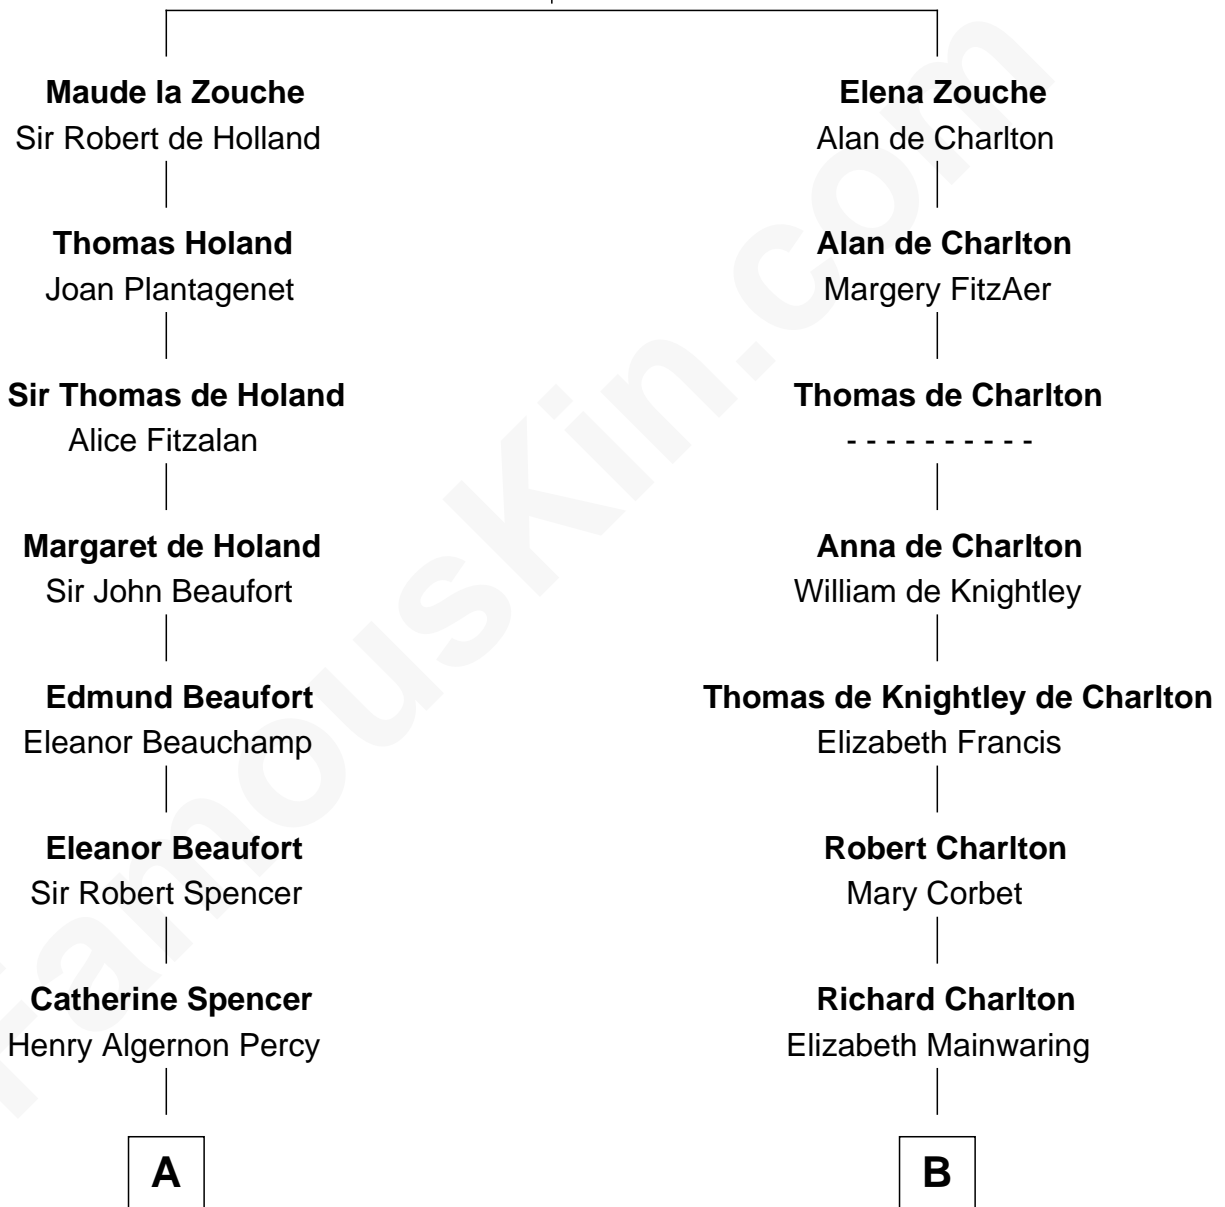

FamousKin.com

Relationship Chart of

Sir Winston Churchill

Prime Minister of the United Kingdom

20th cousin of

Alice (Lee) Roosevelt

First Wife of President Theodore Roosevelt

Sir Alan la Zouche
Eleanor de Segrave

C

Sir George Spencer-Churchill

Jane Stewart

Sir John Winston Spencer-Churchill

Frances Anne Emily Vane

Randolph Henry Spencer-Churchill

Jeanette Jerome

Sir Winston Churchill