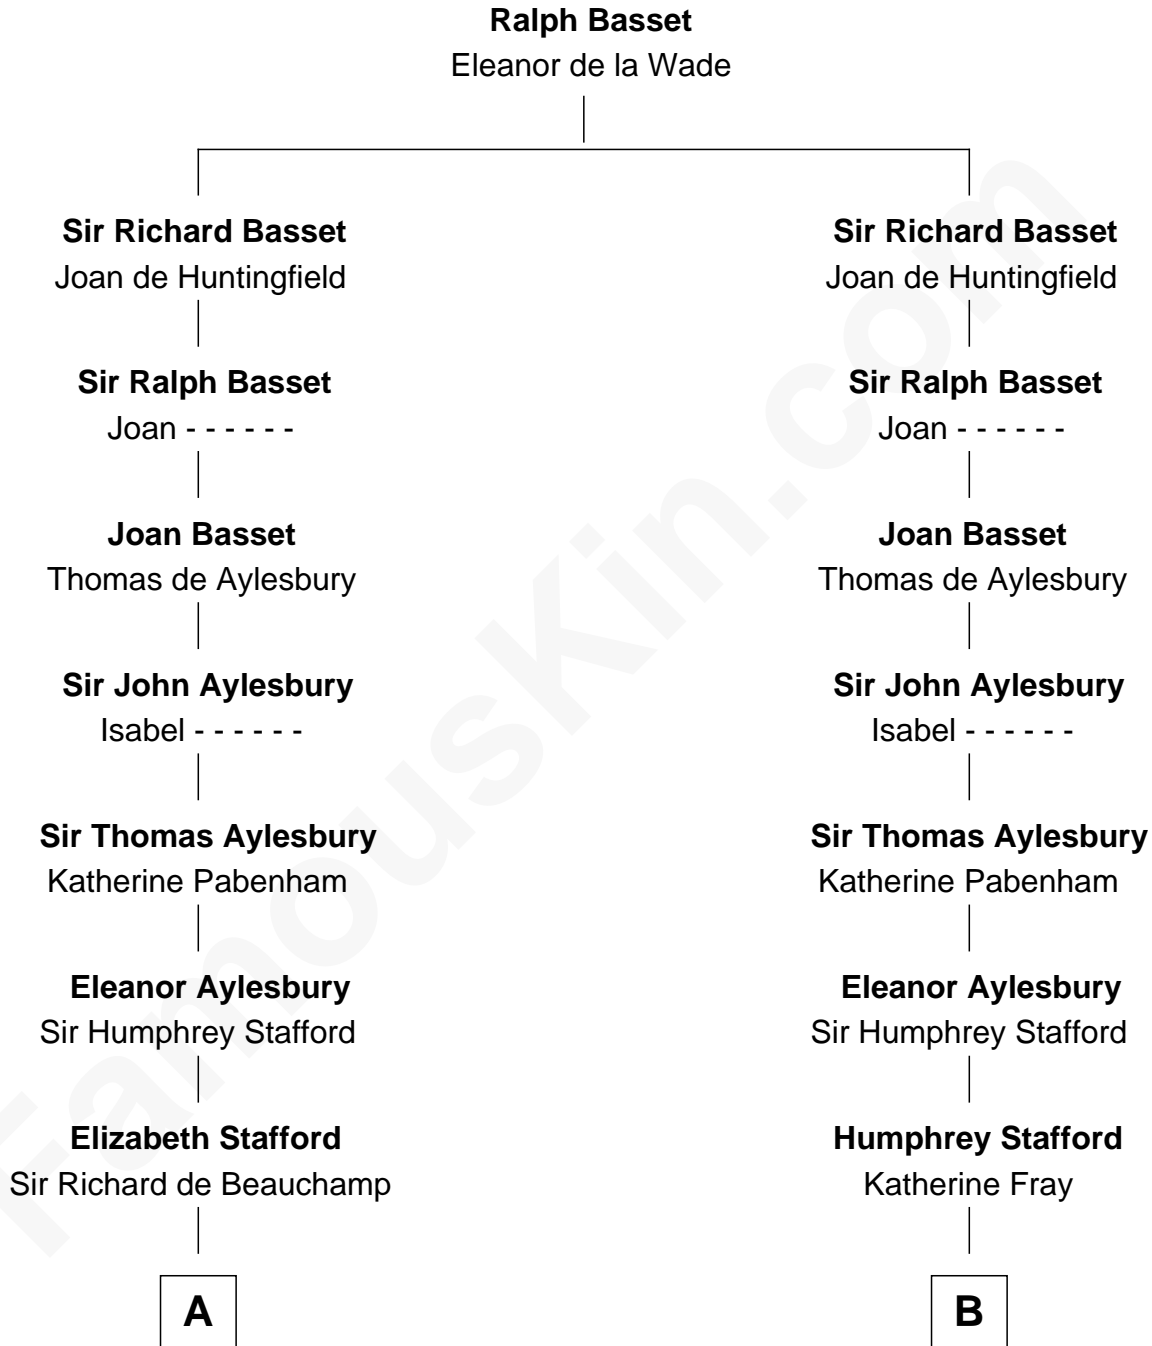

## Relationship Chart of

### Sir Winston Churchill

*Prime Minister of the United Kingdom*

20th cousin 1 time removed of

### Alice (Lee) Roosevelt

*First Wife of President Theodore Roosevelt*

**C**

**Anne Catherine McDonnell**

Sir Henry Vane

**Frances Anne Emily Vane-Tempest**

Sir Charles William Stewart

**Frances Anne Emily Vane**