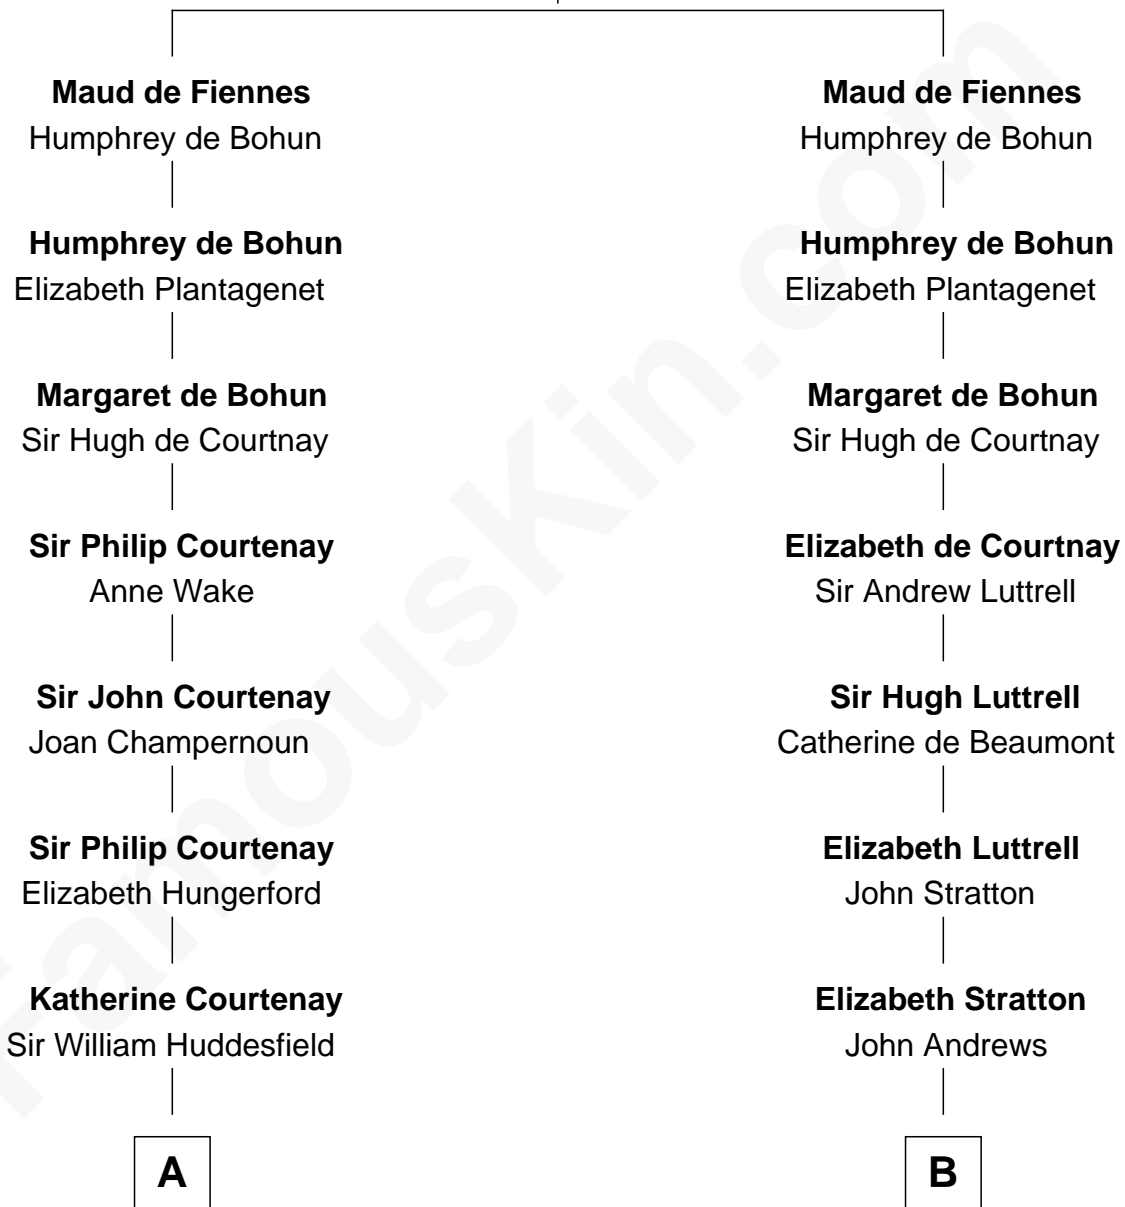

## Relationship Chart of

### Sir Winston Churchill

*Prime Minister of the United Kingdom*

15th cousin 5 times removed of

**Carter Braxton**

*Signer of the Declaration of Independence*

**Enguerrand de Fiennes**

Isabel - - - - -

**C**

—  
**Jane Stewart**

Sir George Spencer-Churchill

—  
**Sir John Winston Spencer-Churchill**

Frances Anne Emily Vane

—  
**Randolph Henry Spencer-Churchill**

Jeanette Jerome

—  
**Sir Winston Churchill**

*Prime Minister of the United Kingdom*