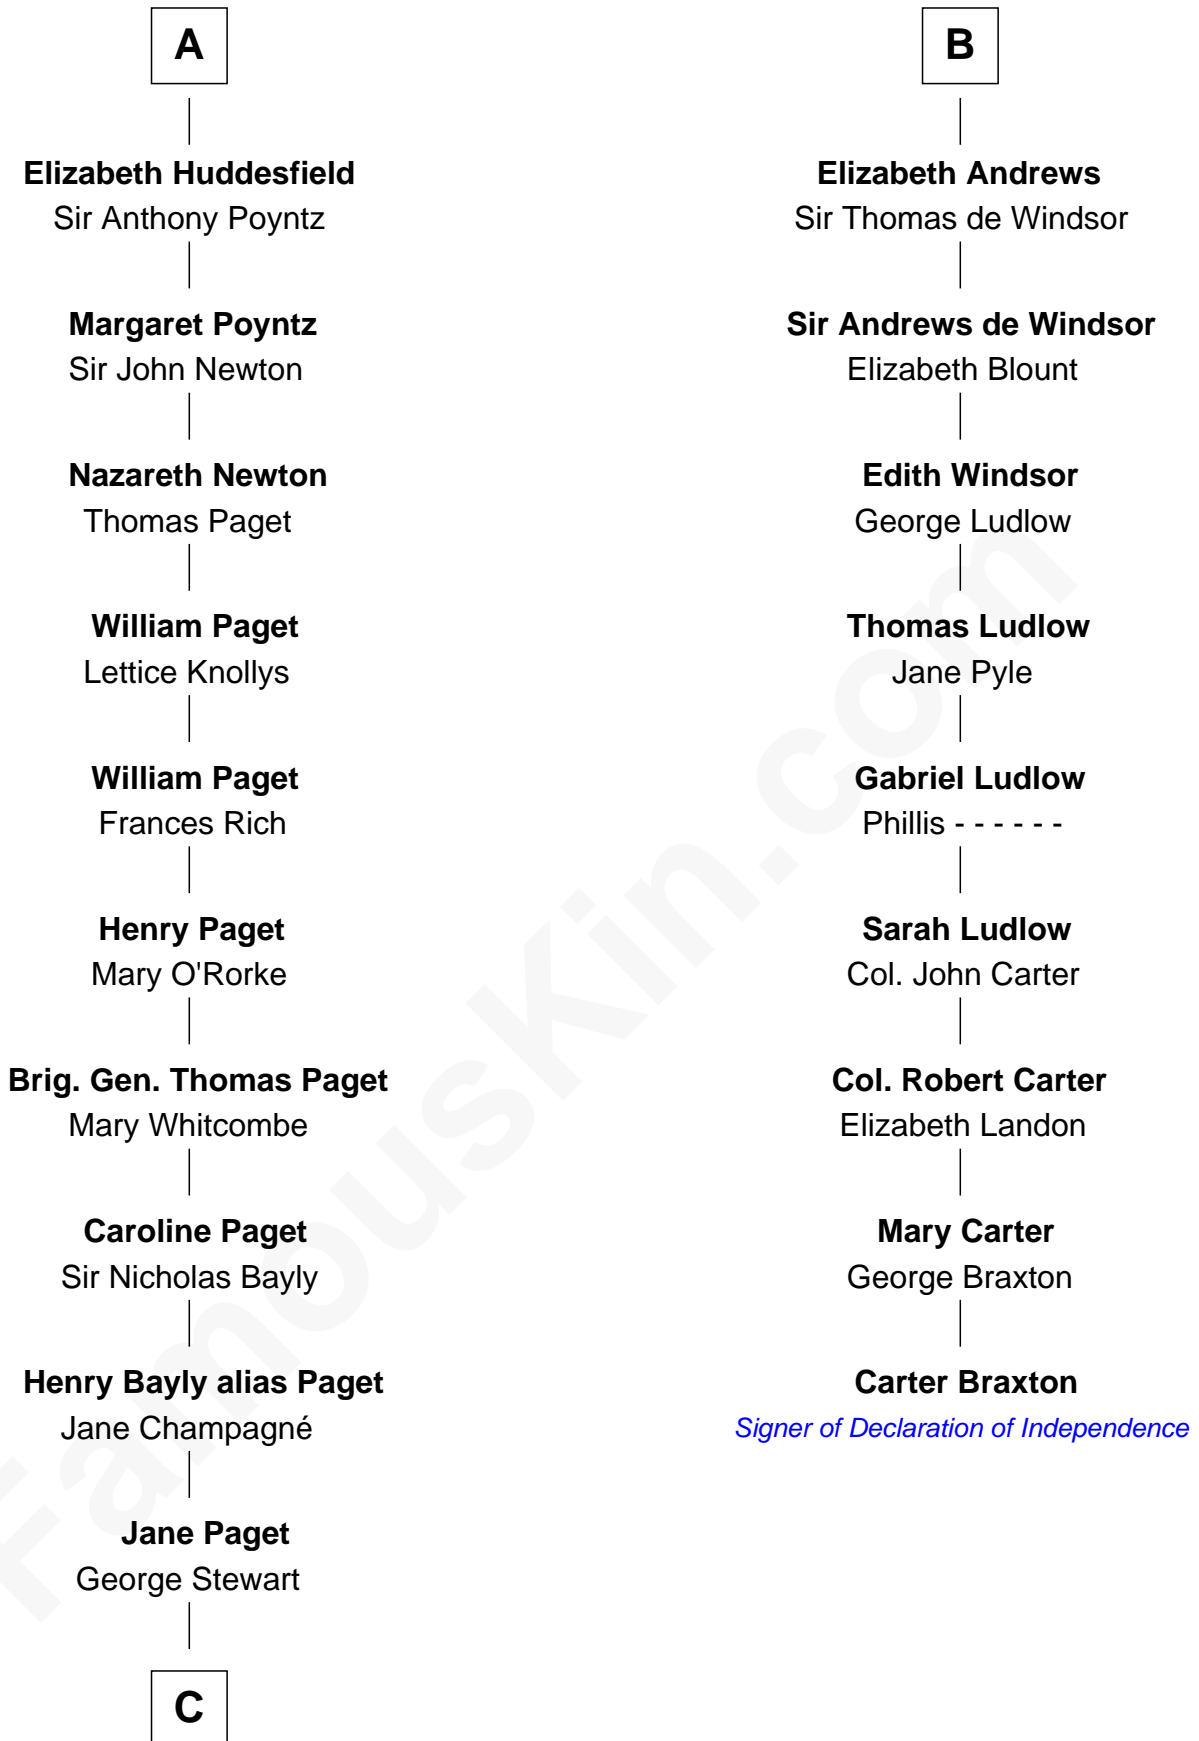

## Relationship Chart of

### Sir Winston Churchill

*Prime Minister of the United Kingdom*

15th cousin 5 times removed of

**Carter Braxton**

*Signer of the Declaration of Independence*

**Enguerrand de Fiennes**

Isabel - - - - -

**C**

—  
**Jane Stewart**

Sir George Spencer-Churchill

—  
**Sir John Winston Spencer-Churchill**

Frances Anne Emily Vane

—  
**Randolph Henry Spencer-Churchill**

Jeanette Jerome

—  
**Sir Winston Churchill**

*Prime Minister of the United Kingdom*