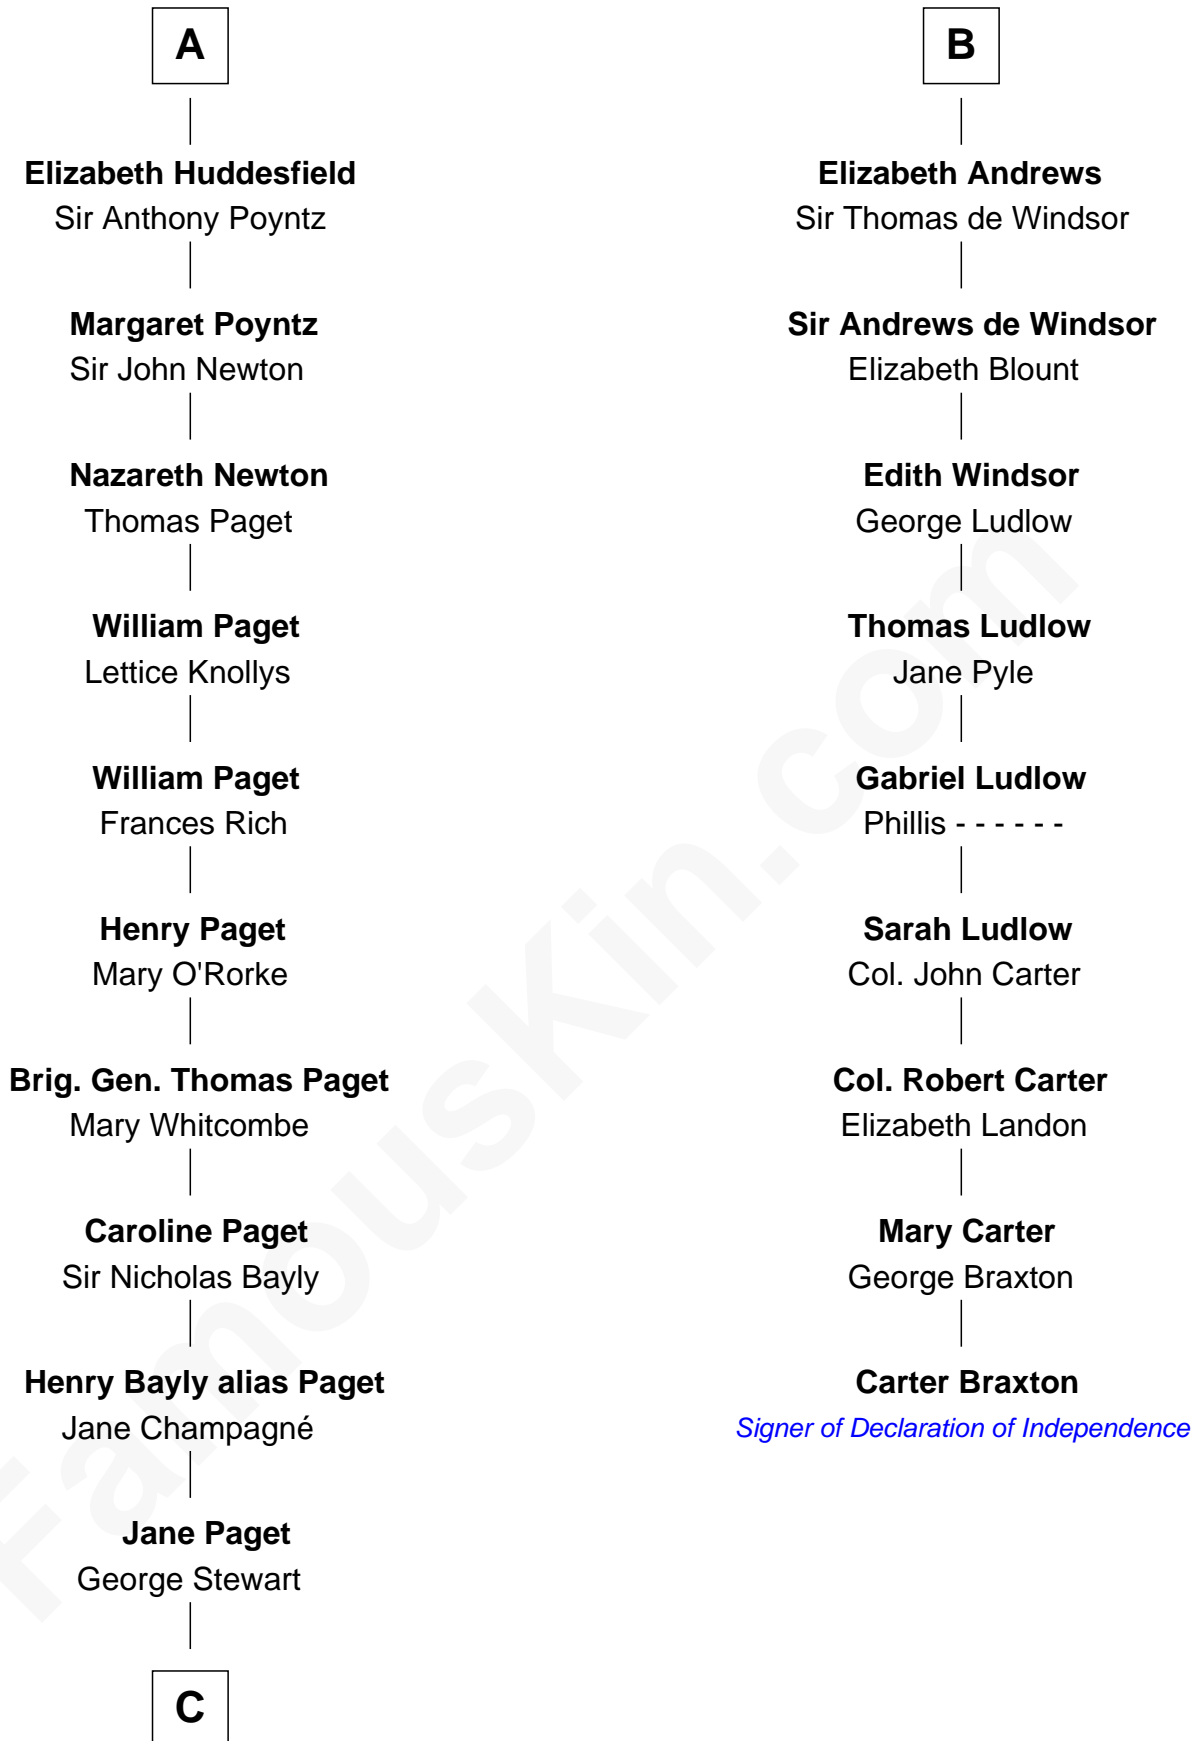

### Sir Winston Churchill

*Prime Minister of the United Kingdom*

15th cousin 5 times removed of

**Carter Braxton**

*Signer of the Declaration of Independence*

**Sir Hugh le Despencer**

Aveline Basset

**Eleanor le Despencer**

Joan Champernoun

**Sir Philip Courtenay**

Elizabeth Hungerford

**Katherine Courtenay**

Sir William Huddesfield

**A**

**Eleanor le Despencer**

Sir Hugh de Courtenay

**Sir Hugh de Courtenay**

Agnes de St. John

**Sir Hugh de Courtenay**

Margaret de Bohun

**Elizabeth de Courtenay**

Sir Andrew Luttrell

**Sir Hugh Luttrell**

Catherine de Beaumont

**Elizabeth Luttrell**

John Stratton

**Elizabeth Stratton**

John Andrews

**B**

**C**

—  
**Jane Stewart**

Sir George Spencer-Churchill