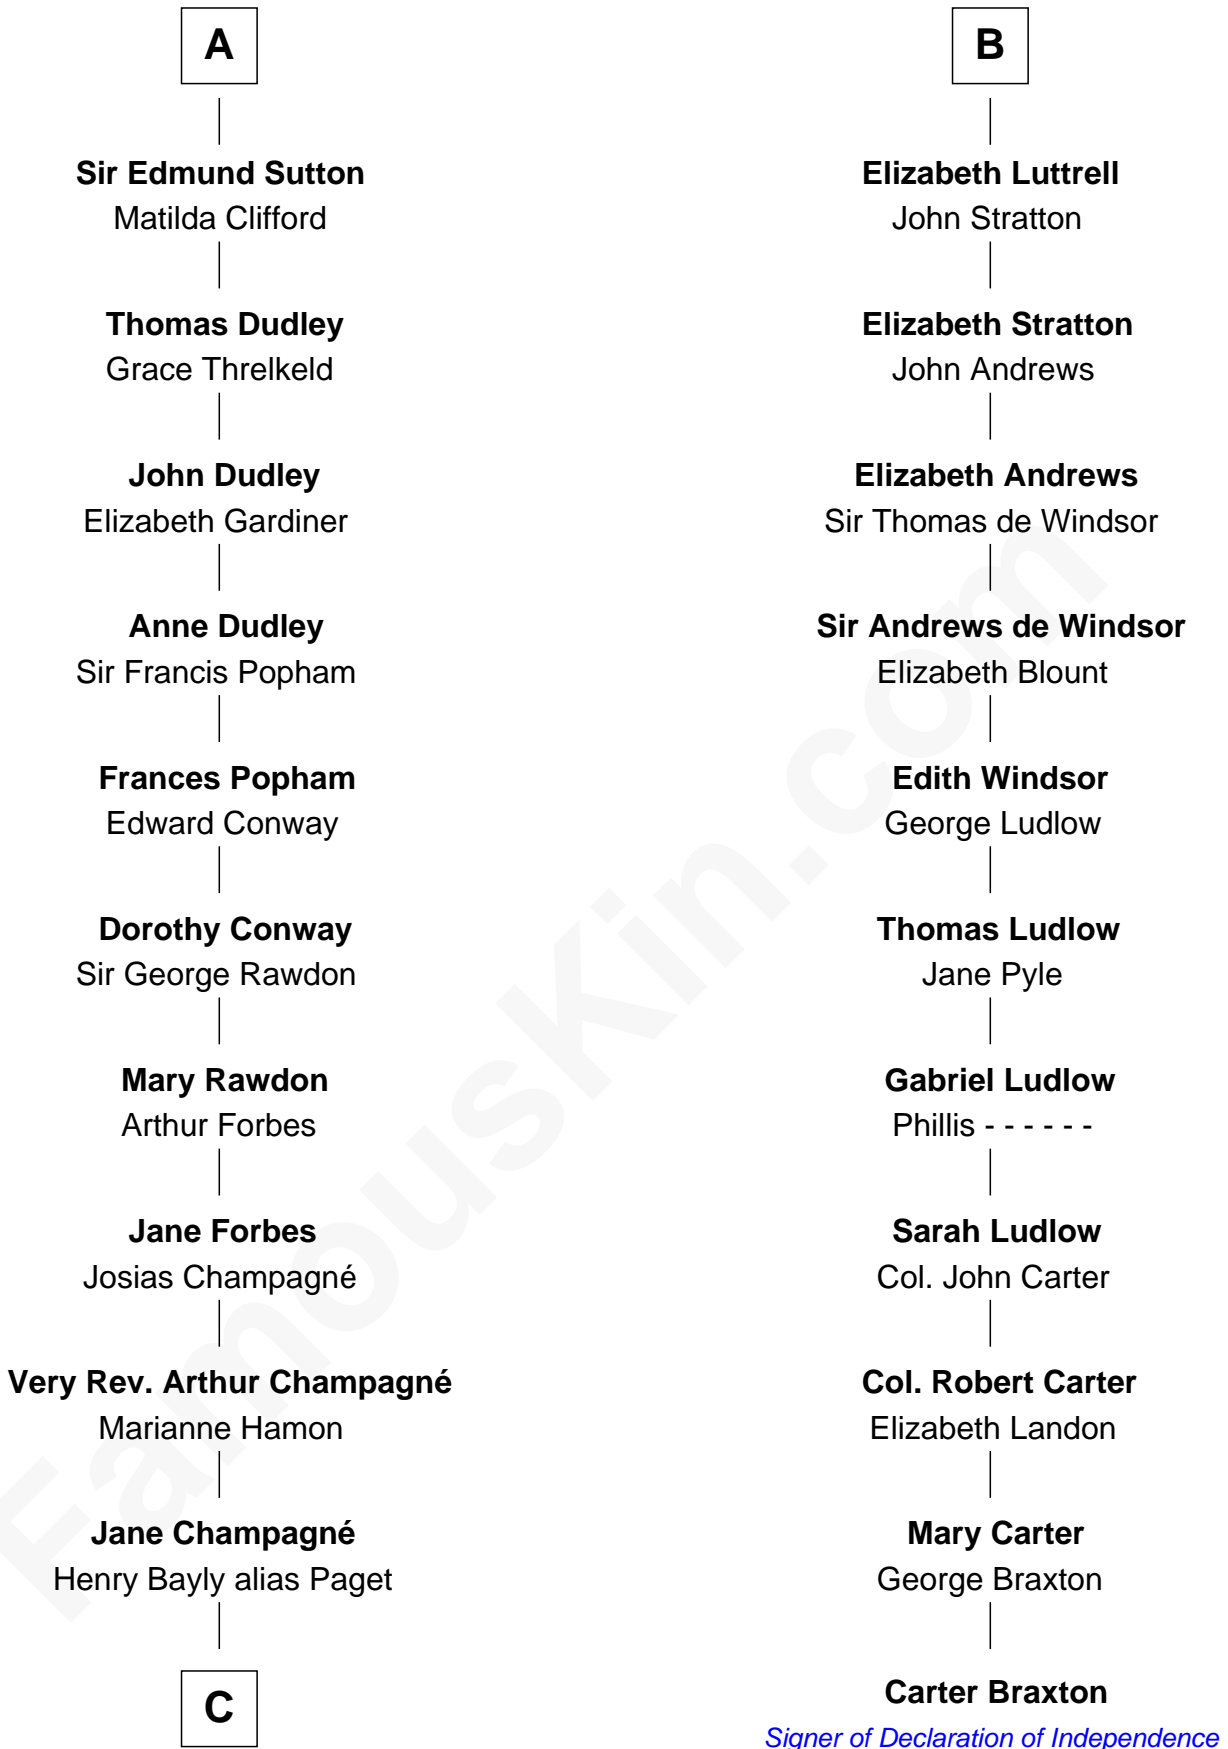

## Relationship Chart of

### Sir Winston Churchill

*Prime Minister of the United Kingdom*

**17th cousin 4 times removed of**

**Carter Braxton**

*Signer of the Declaration of Independence*

**C**

|

**Jane Paget**  
George Stewart

|

**Jane Stewart**  
Sir George Spencer-Churchill

|

**Sir John Winston Spencer-Churchill**  
Frances Anne Emily Vane

|

**Randolph Henry Spencer-Churchill**  
Jeanette Jerome

|

**Sir Winston Churchill**  
*Prime Minister of the United Kingdom*