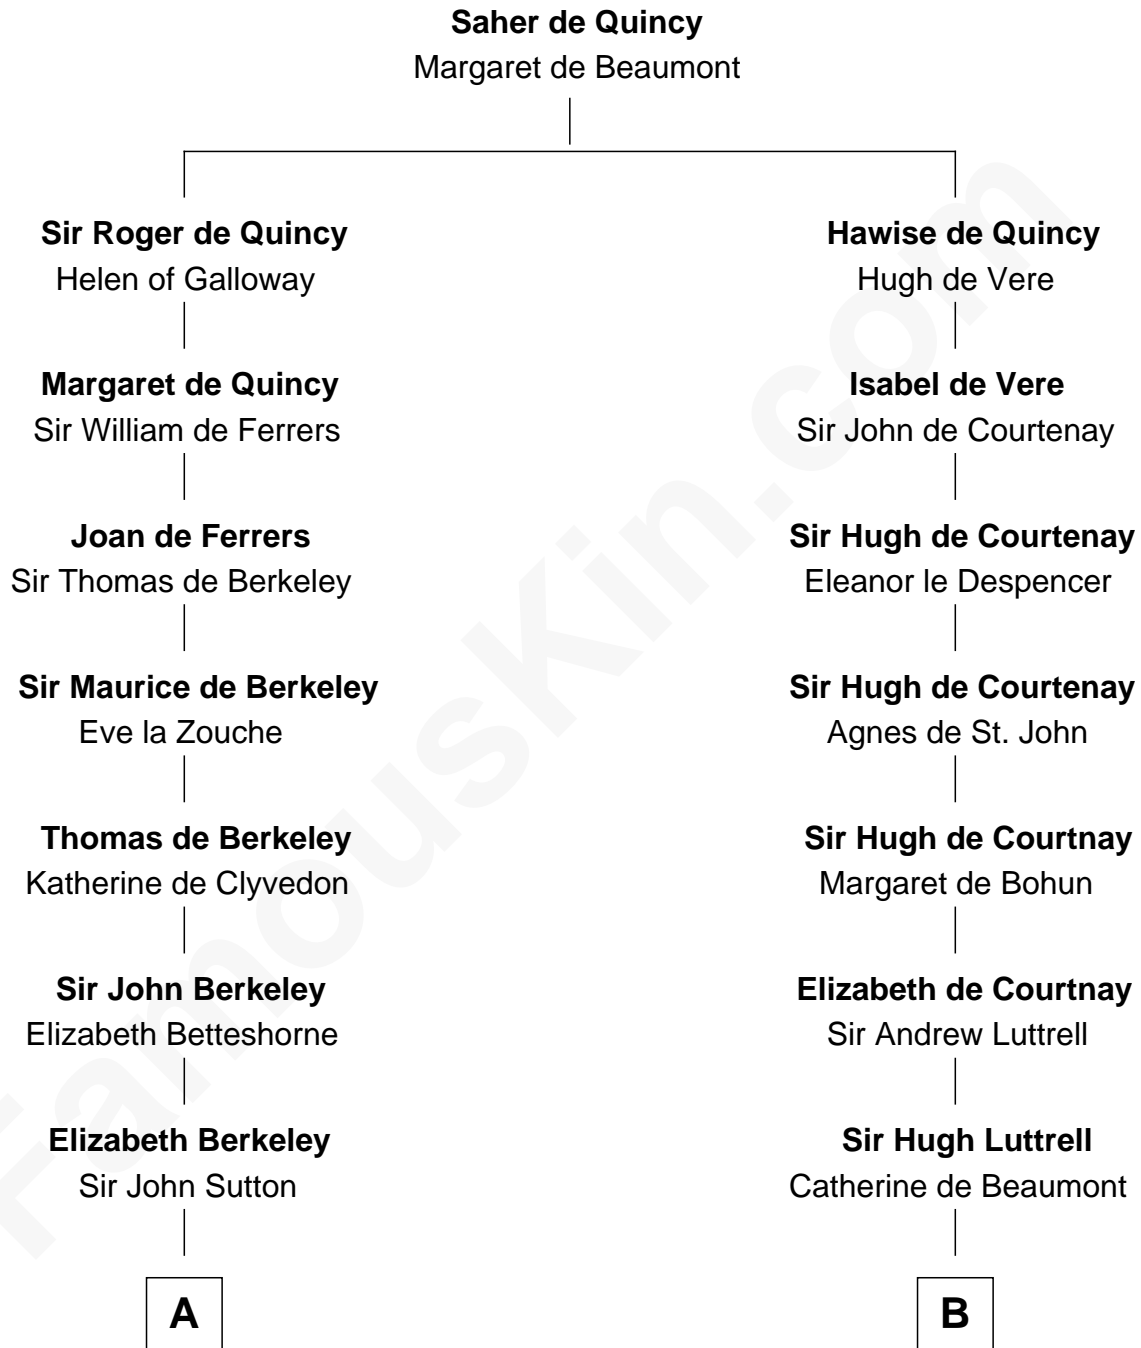

## Relationship Chart of

### Sir Winston Churchill

*Prime Minister of the United Kingdom*

**17th cousin 4 times removed of**

**Carter Braxton**

*Signer of the Declaration of Independence*

**C**

|

**Jane Paget**  
George Stewart