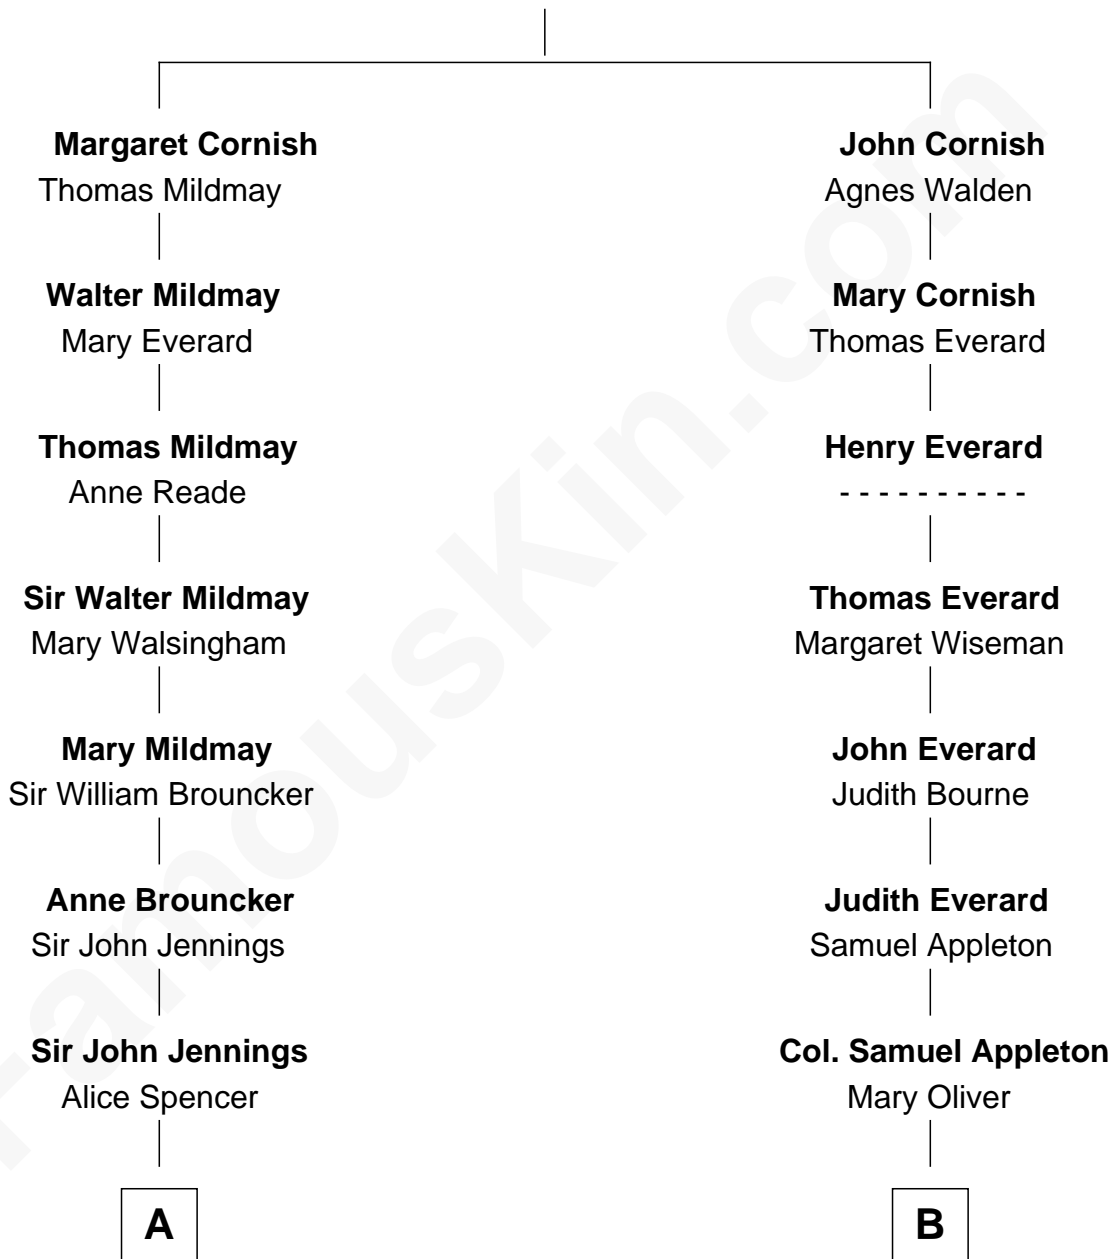

## Relationship Chart of

**Sir Winston Churchill**

*Prime Minister of the United Kingdom*

16th cousin of

**Marie-Chantal Miller**

*Crown Princess of Greece*

**John Cornish**

**A**

**Richard Jennings**  
Frances Thornhurst

**Sarah Jennings**  
John Churchill

**Anne Churchill**  
Sir Charles Spencer

**Sir Charles Spencer**  
Elizabeth Trevor

**Sir George Spencer**  
Caroline Russell

**George Spencer**  
Susan Stewart

**Sir George Spencer-Churchill**  
Jane Stewart

**Sir John Winston Spencer-Churchill**  
Frances Anne Emily Vane

**Randolph Henry Spencer-Churchill**  
Jeanette Jerome

**Sir Winston Churchill**  
*Prime Minister of the United Kingdom*