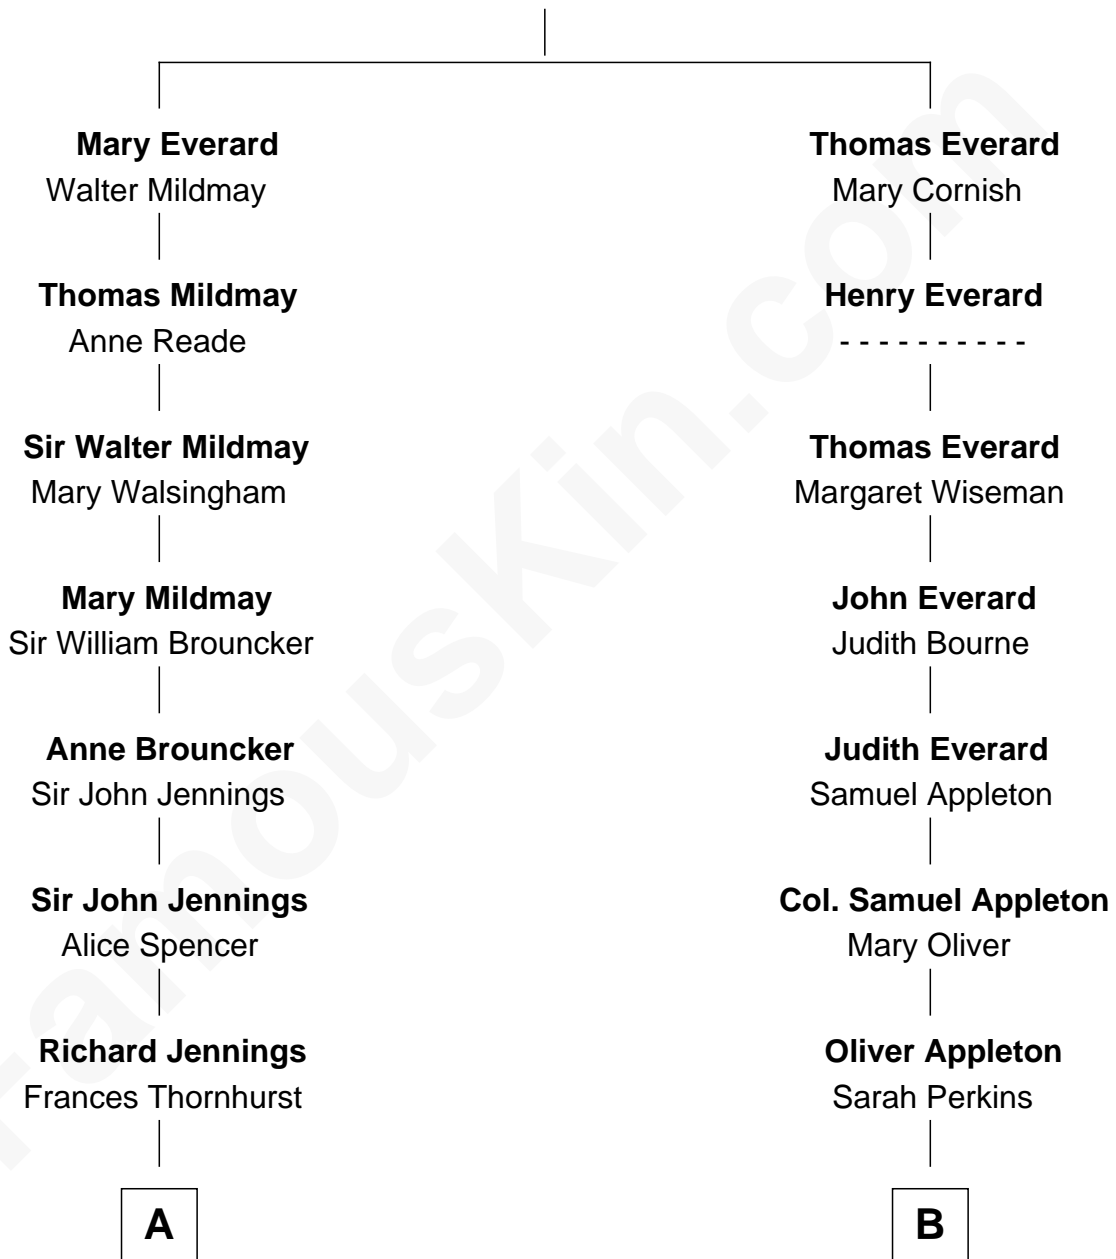

FamousKin.com Relationship Chart of

Sir Winston Churchill

Prime Minister of the United Kingdom

15th cousin of

Marie-Chantal Miller

Crown Princess of Greece

John Everard

A

Sarah Jennings

John Churchill

Anne Churchill

Sir Charles Spencer

Sir Charles Spencer

Elizabeth Trevor

Sir George Spencer

Caroline Russell