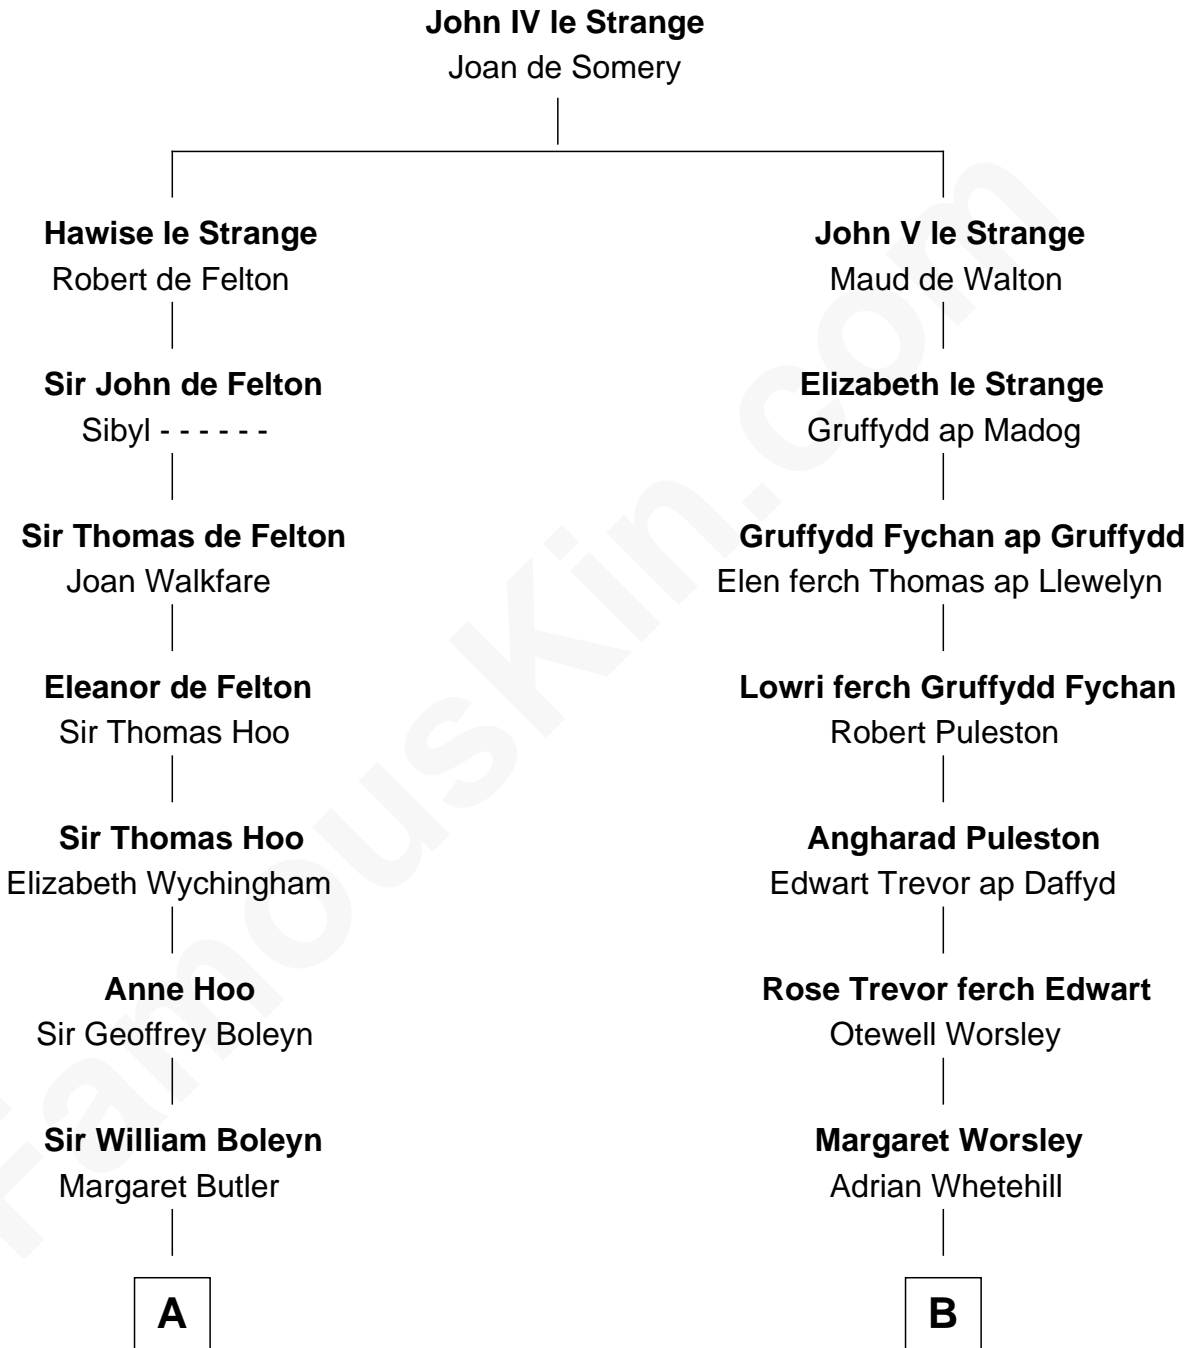

## Relationship Chart of

### Sir Winston Churchill

*Prime Minister of the United Kingdom*

21st cousin of

**Marie-Chantal Miller**

*Crown Princess of Greece*

**C**

**Jane Paget**  
George Stewart

**Jane Stewart**  
Sir George Spencer-Churchill