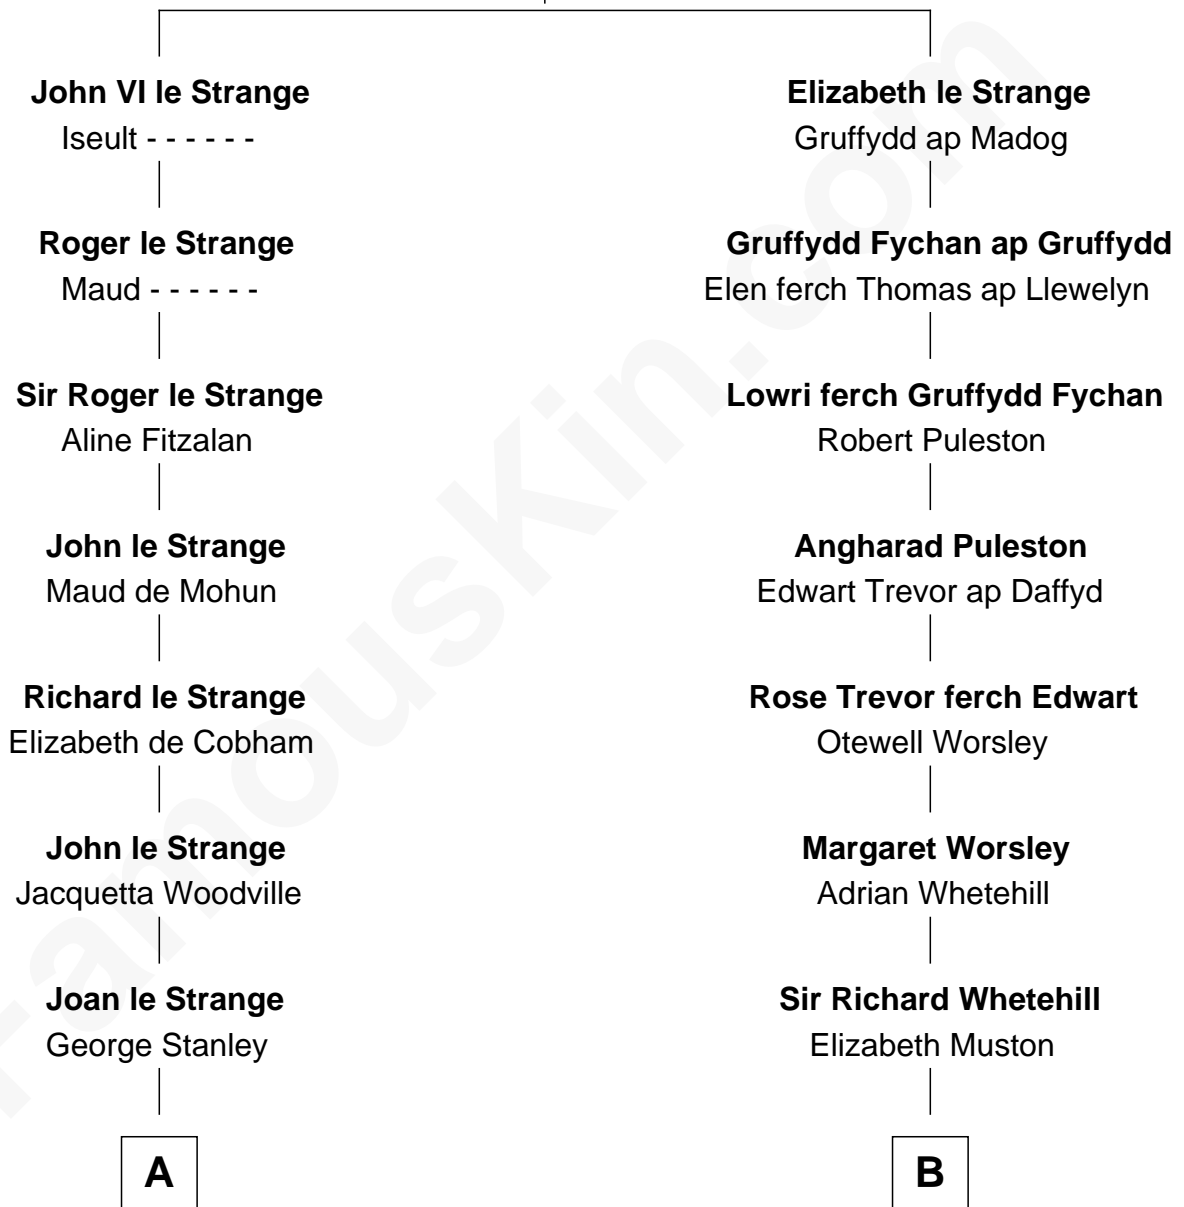

## Relationship Chart of

### Sir Winston Churchill

*Prime Minister of the United Kingdom*

20th cousin 1 time removed of

**Marie-Chantal Miller**

*Crown Princess of Greece*

**John V le Strange**

Maud de Walton

**C**

**George Spencer**  
Susan Stewart

**Sir George Spencer-Churchill**  
Jane Stewart

**Sir John Winston Spencer-Churchill**  
Frances Anne Emily Vane

**Randolph Henry Spencer-Churchill**  
Jeanette Jerome

**Sir Winston Churchill**  
*Prime Minister of the United Kingdom*