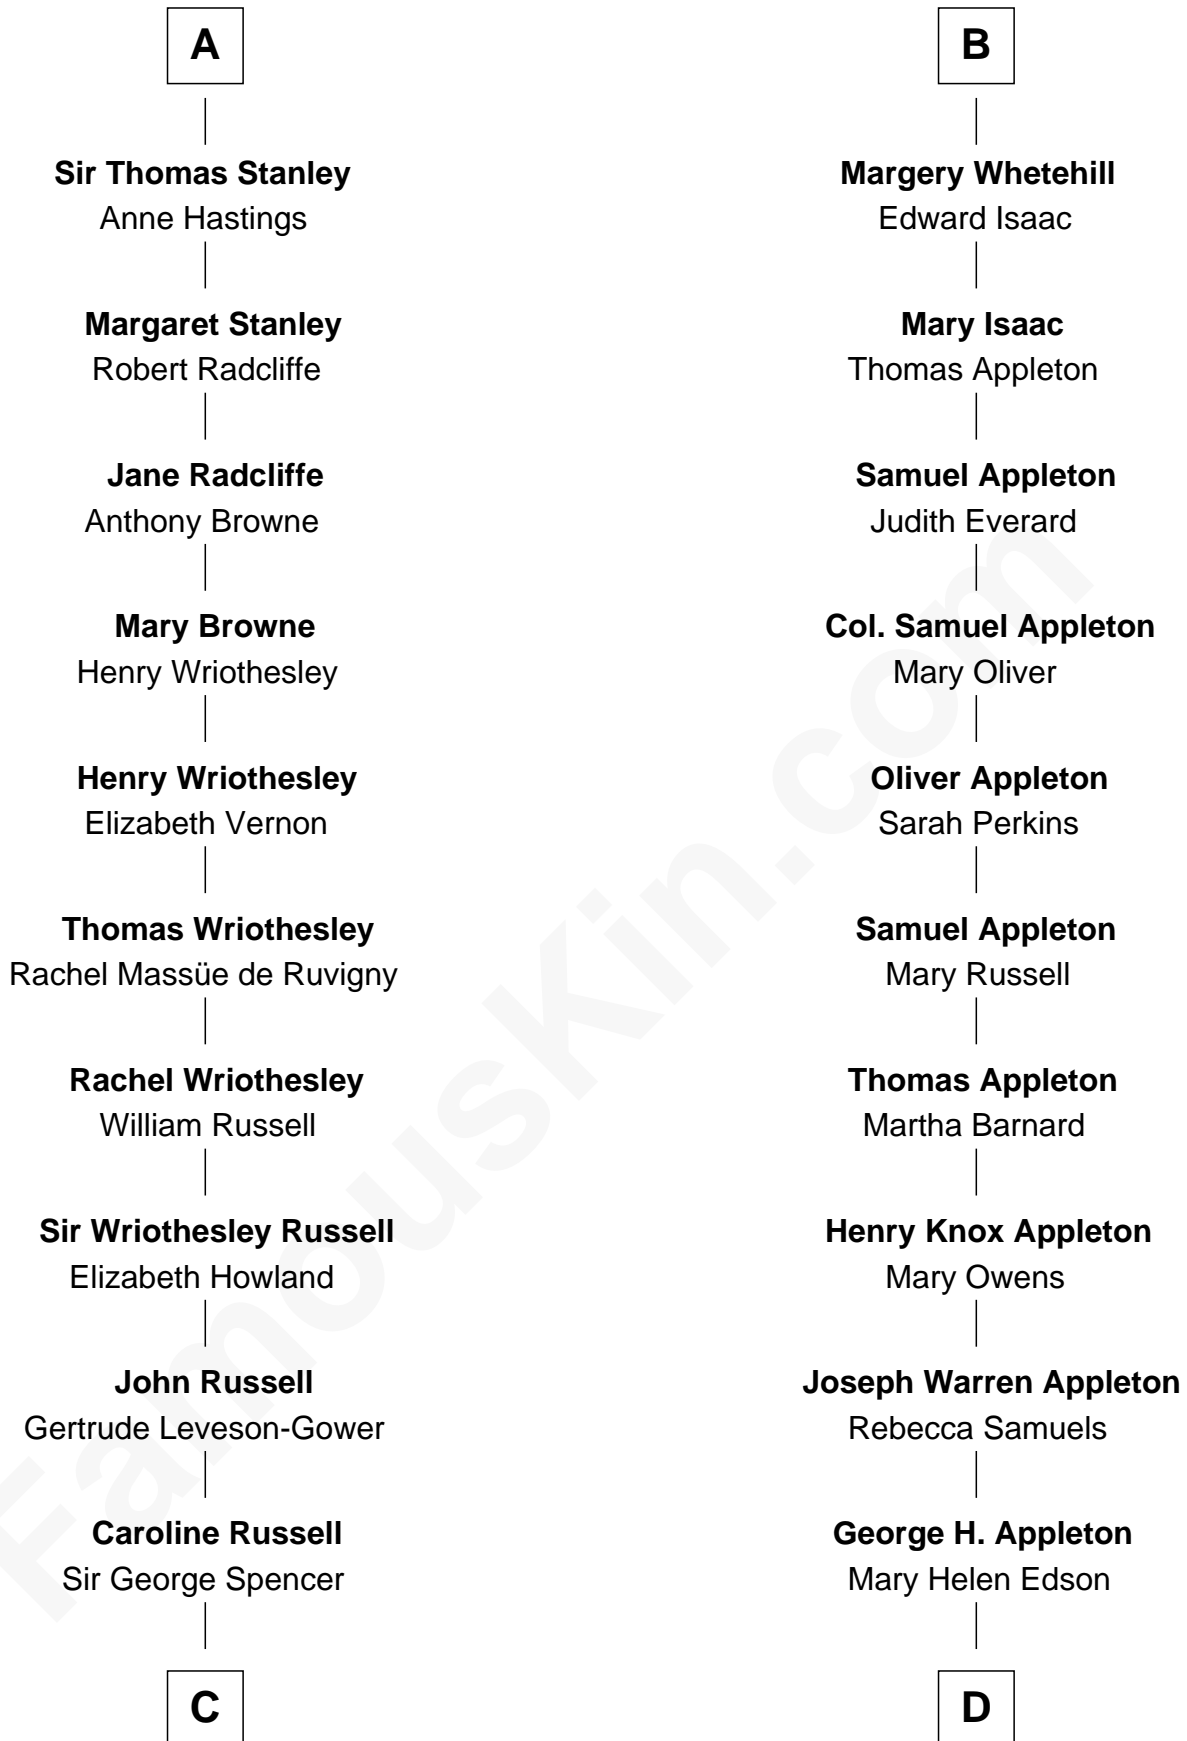

## Relationship Chart of

### Sir Winston Churchill

*Prime Minister of the United Kingdom*

20th cousin 1 time removed of

**Marie-Chantal Miller**

*Crown Princess of Greece*

**John V le Strange**

Maud de Walton

**C**

**George Spencer**  
Susan Stewart

**Sir George Spencer-Churchill**  
Jane Stewart

**Sir John Winston Spencer-Churchill**  
Frances Anne Emily Vane

**Randolph Henry Spencer-Churchill**  
Jeanette Jerome

**Sir Winston Churchill**  
*Prime Minister of the United Kingdom*