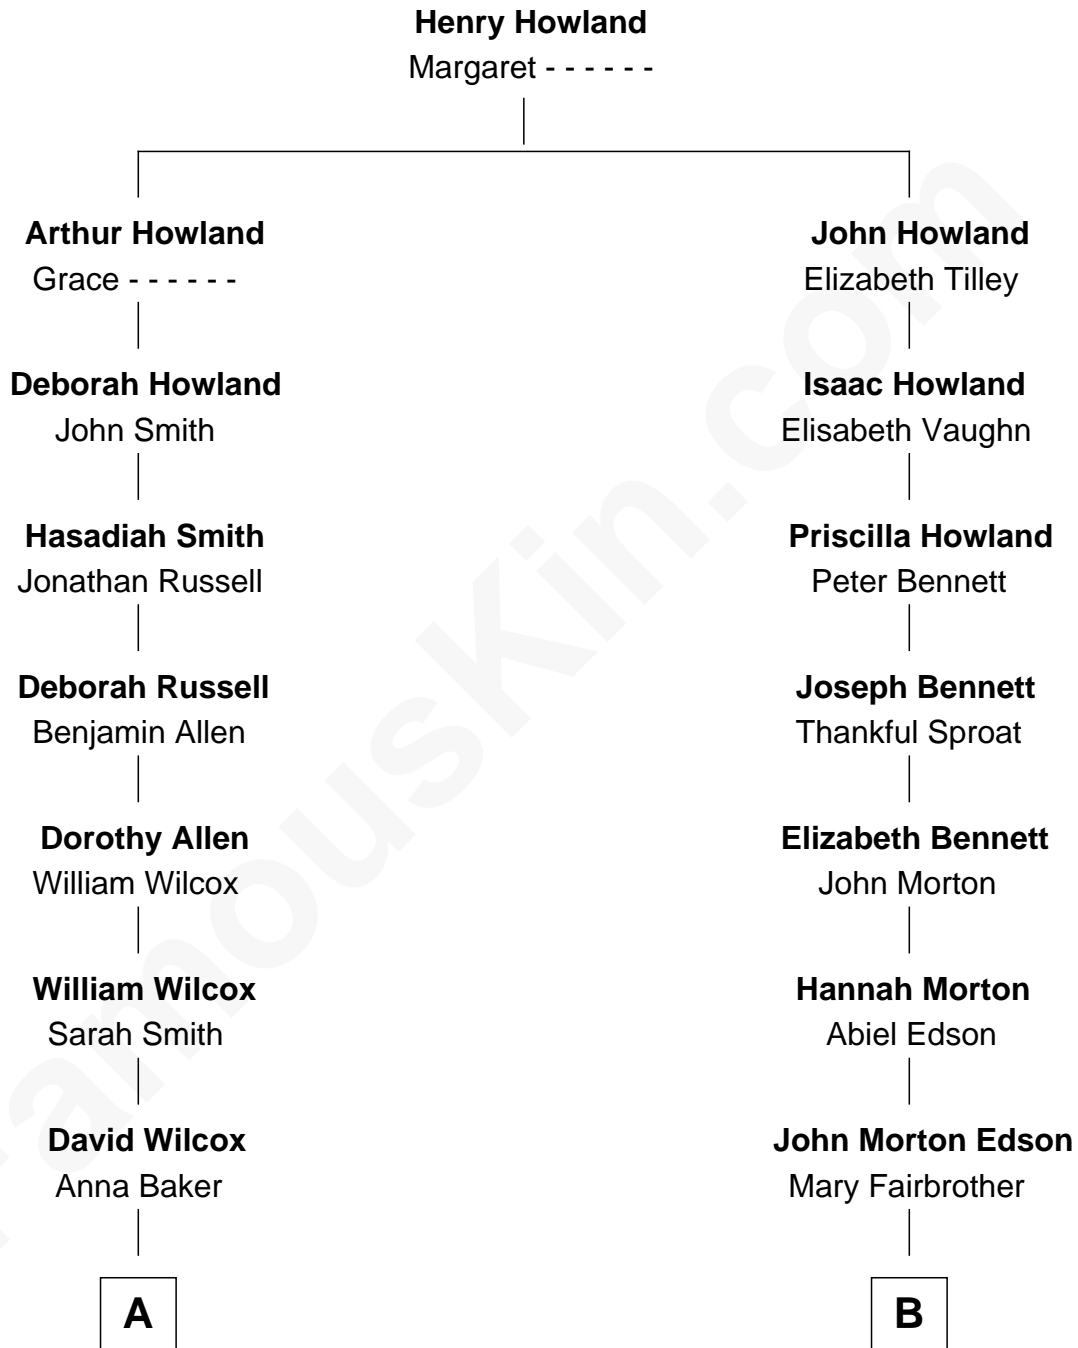

FamousKin.com

Relationship Chart of

Sir Winston Churchill

Prime Minister of the United Kingdom

10th cousin 2 times removed of

Marie-Chantal Miller

Crown Princess of Greece

A

Clarissa Wilcox

Ambrose Hall

Clarissa Hall

Leonard Walter Jerome

Jeanette Jerome

Randolph Henry Spencer-Churchill

Sir Winston Churchill

Prime Minister of the United Kingdom