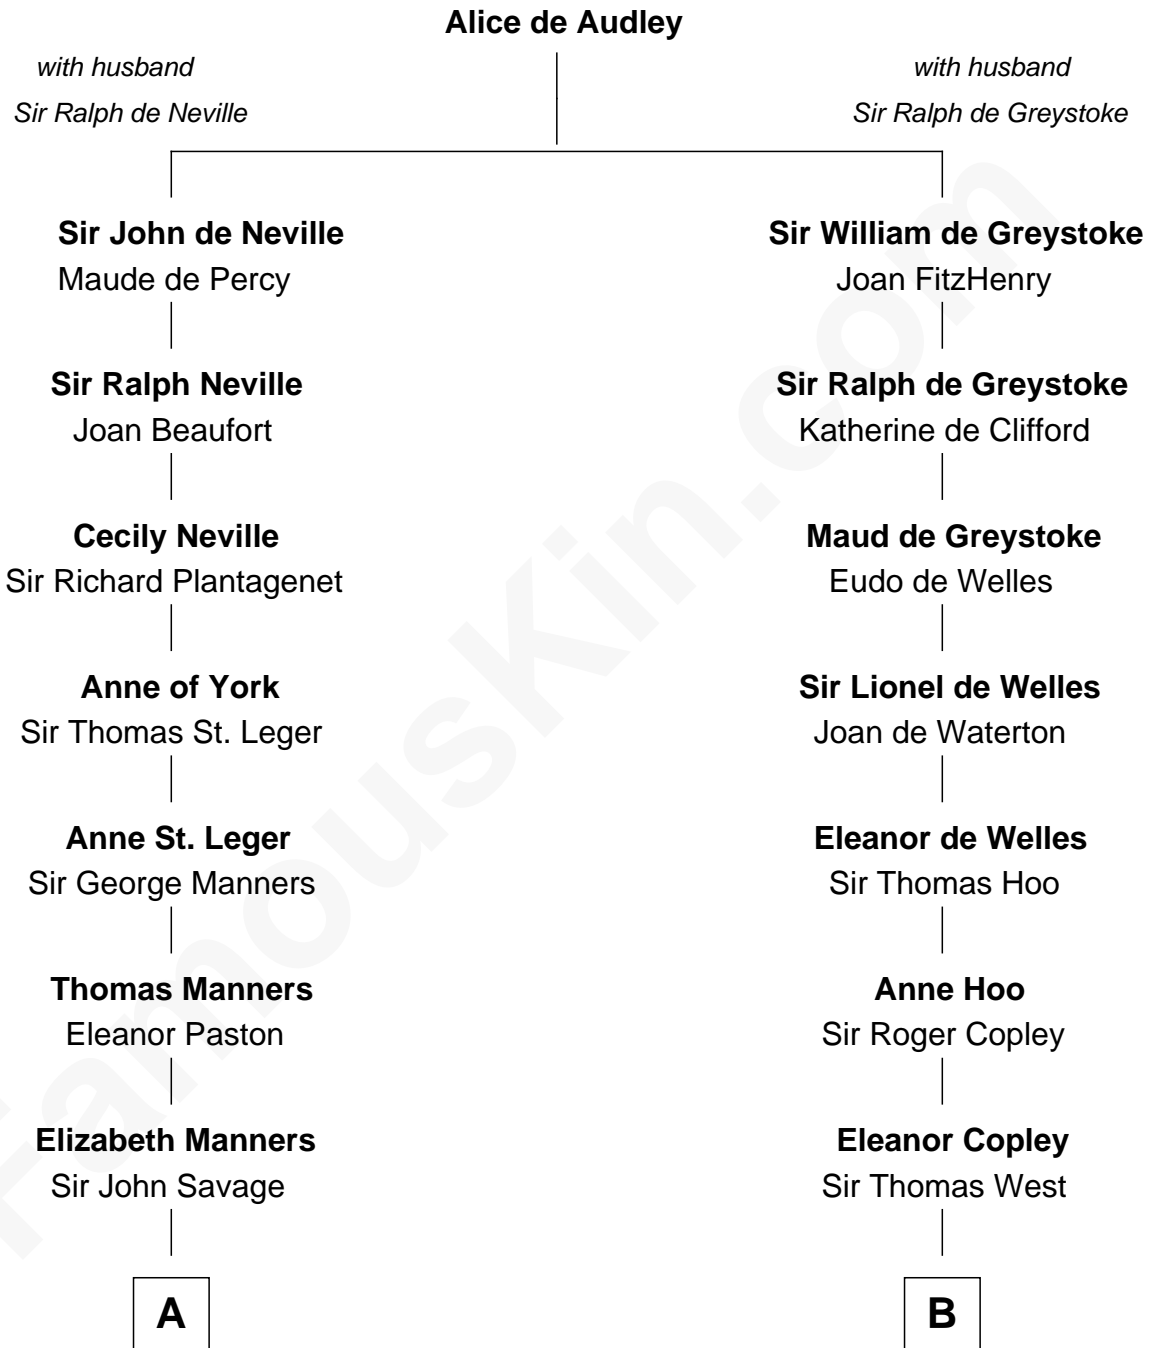

## Relationship Chart of

### Sir Winston Churchill

*Prime Minister of the United Kingdom*

**17th cousin 4 times removed of**

**Cokie Roberts**

*Author and TV Journalist*

**C**

—  
**Ferdinand Leigh Claiborne**

Courtney Ann Terrell

—  
**Judge Louis Bingaman Claiborne**

Rosa Marie Pourciau

—  
**Roland Philemon Claiborne**

Martha Corinne Morrison

—  
**Marie Corinne Morrison Claiborne**

Hale Boggs

—  
**Cokie Roberts**

*Author and TV Journalist*