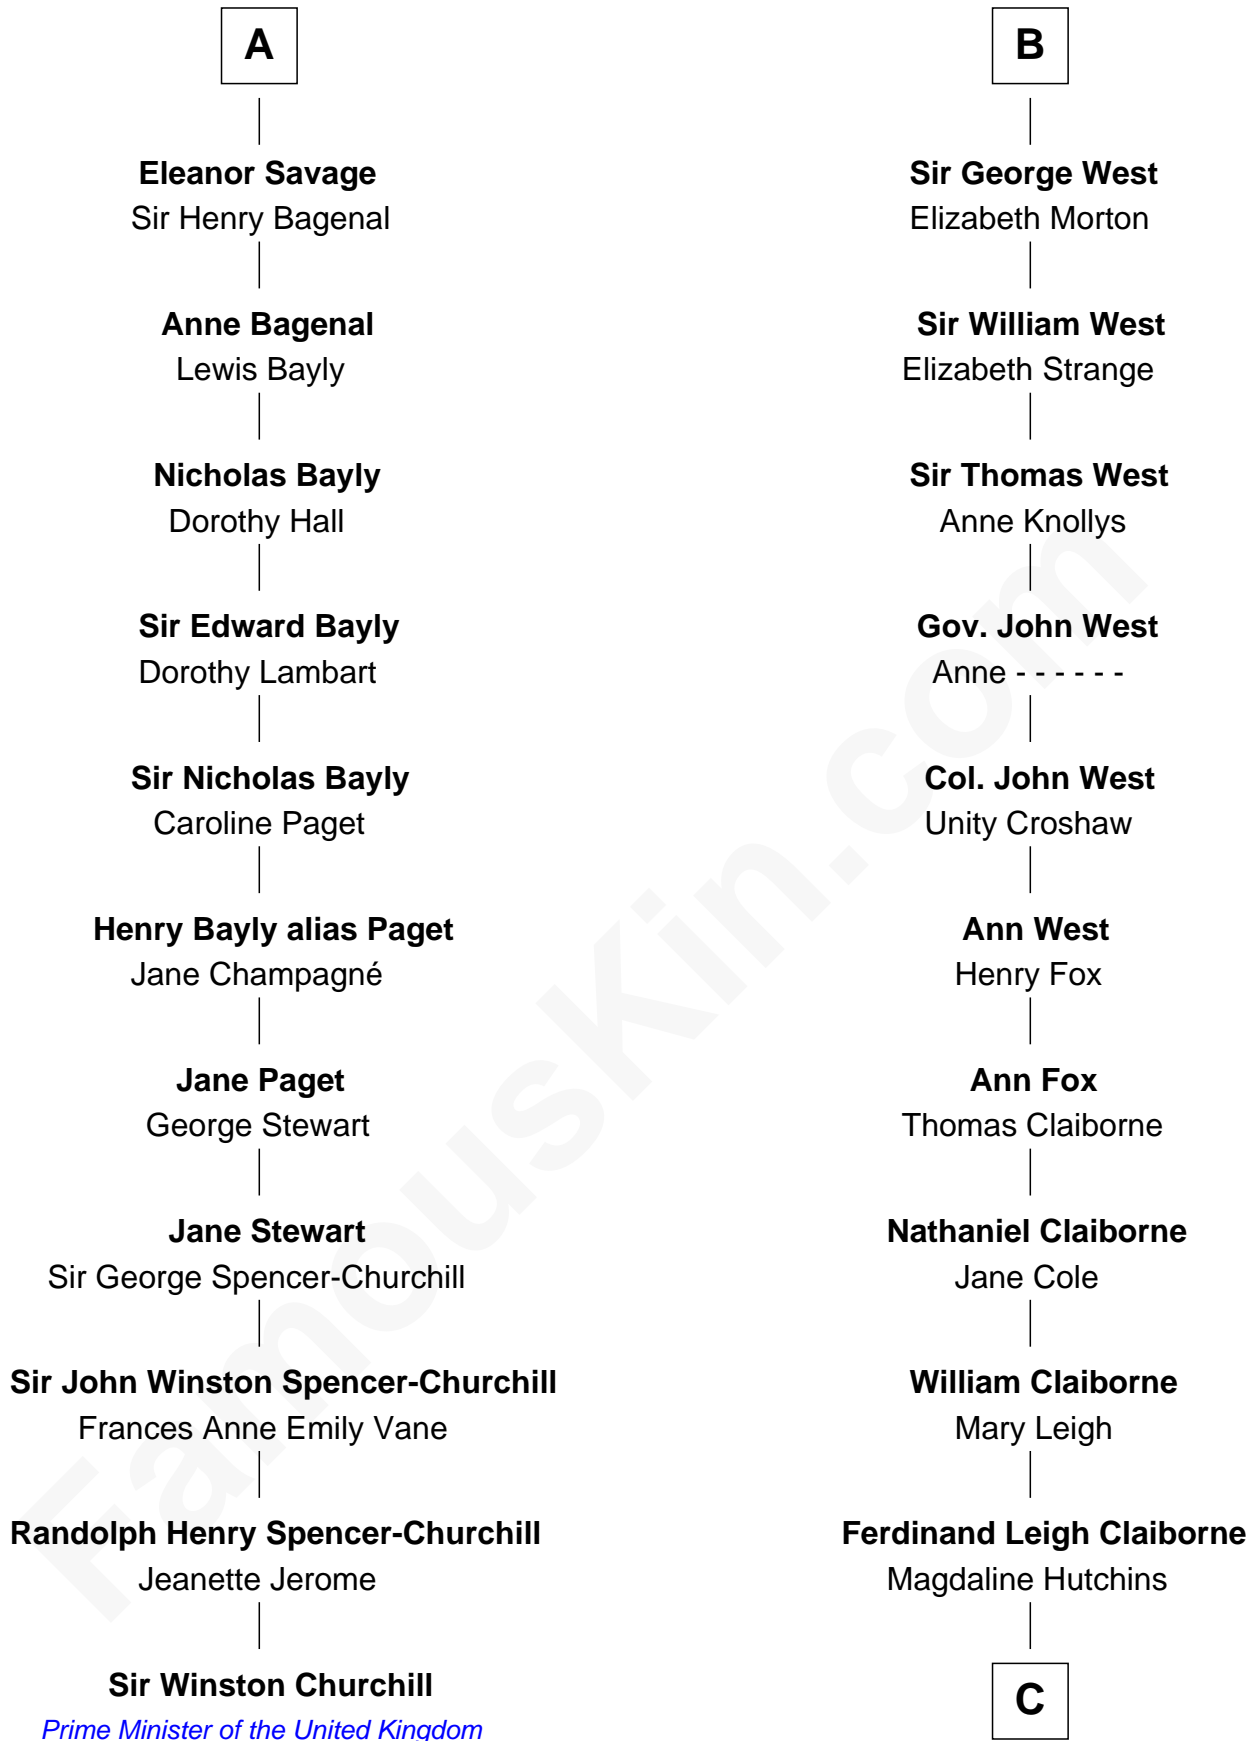

### Sir Winston Churchill

*Prime Minister of the United Kingdom*

**17th cousin 4 times removed of**

**Cokie Roberts**

*Author and TV Journalist*

**C**

—  
**Ferdinand Leigh Claiborne**

Courtney Ann Terrell