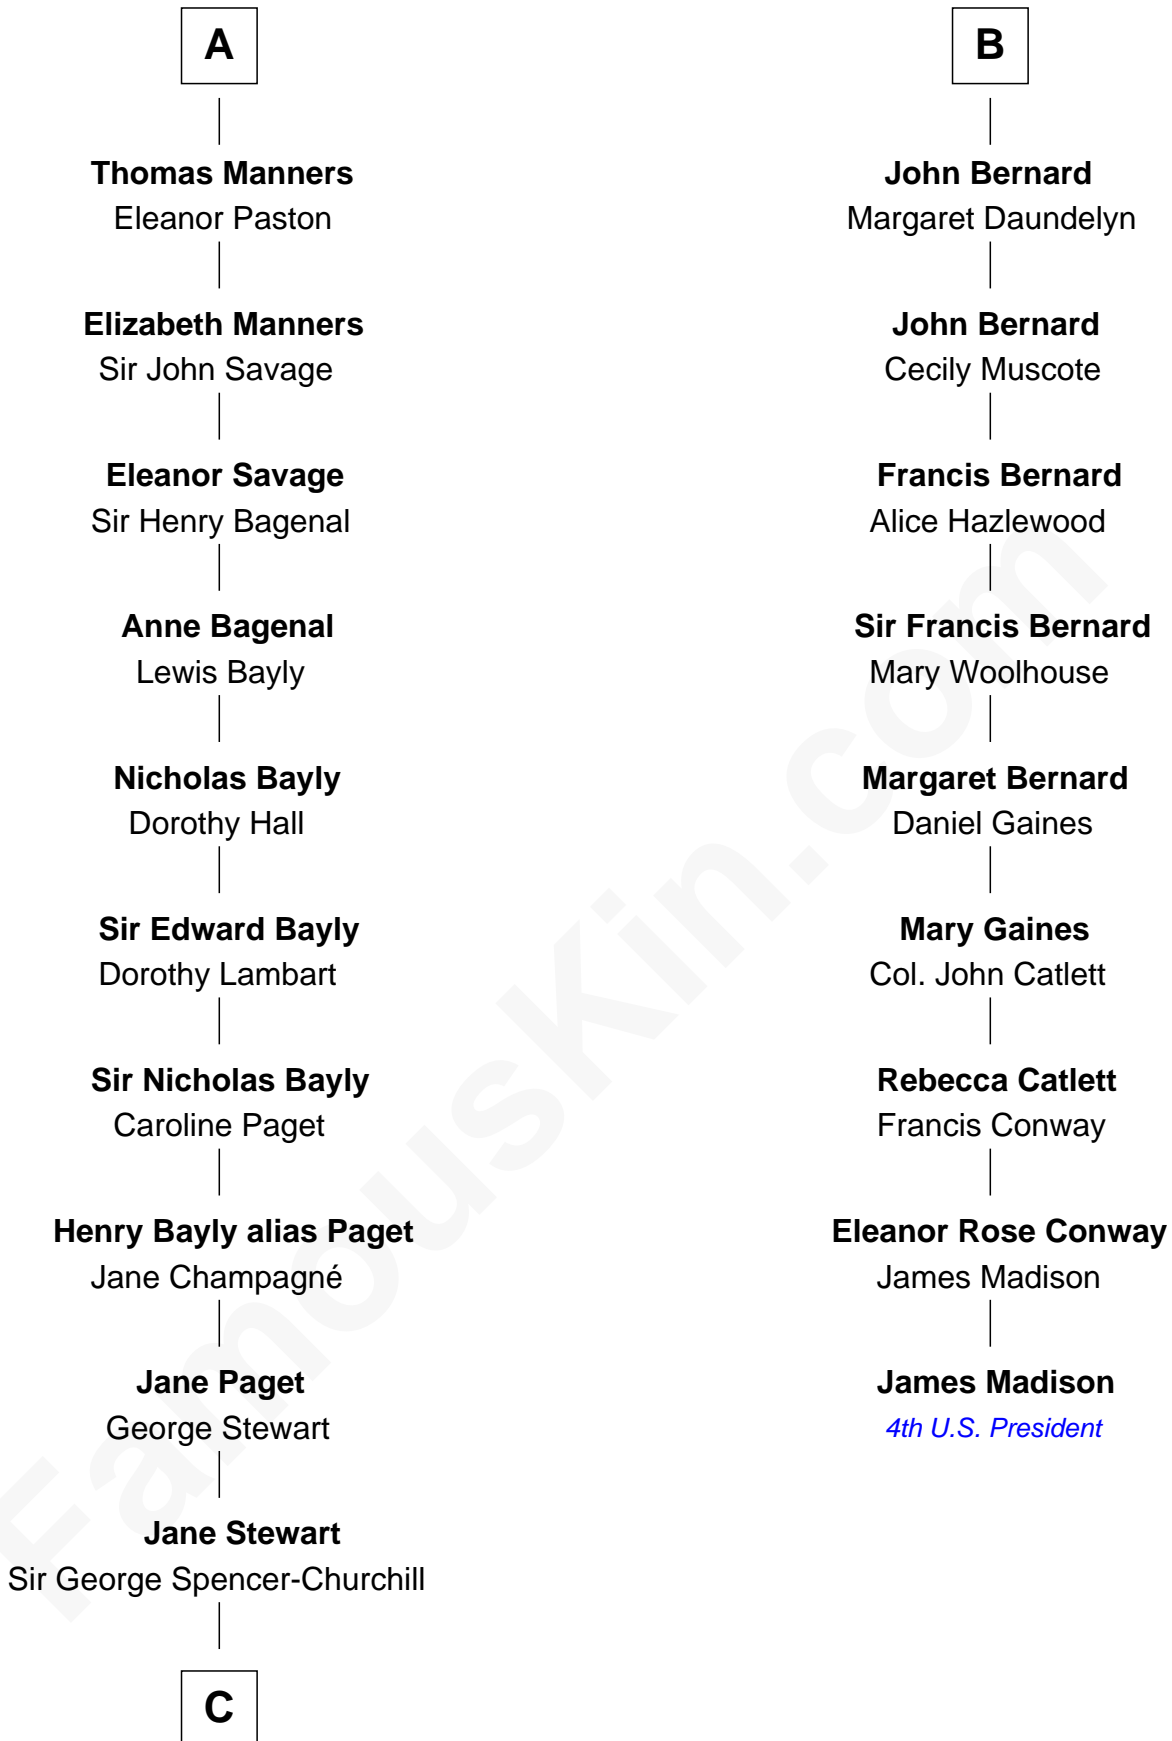

FamousKin.com

Relationship Chart of

Sir Winston Churchill

Prime Minister of the United Kingdom

15th cousin 4 times removed of

James Madison

4th U.S. President

Robert de Neville

Joan Beaufort

Cecily Neville

Sir Richard Plantagenet

Anne of York

Sir Thomas St. Leger

Anne St. Leger

Sir George Manners

A

Margaret de Neville

Sir Richard Scrope

Sir Henry le Scrope

Elizabeth le Scrope

Margaret Scrope

John Bernard

B

C

—
Sir John Winston Spencer-Churchill

Frances Anne Emily Vane

—
Randolph Henry Spencer-Churchill

Jeanette Jerome

—
Sir Winston Churchill

Prime Minister of the United Kingdom

FamousKin.com