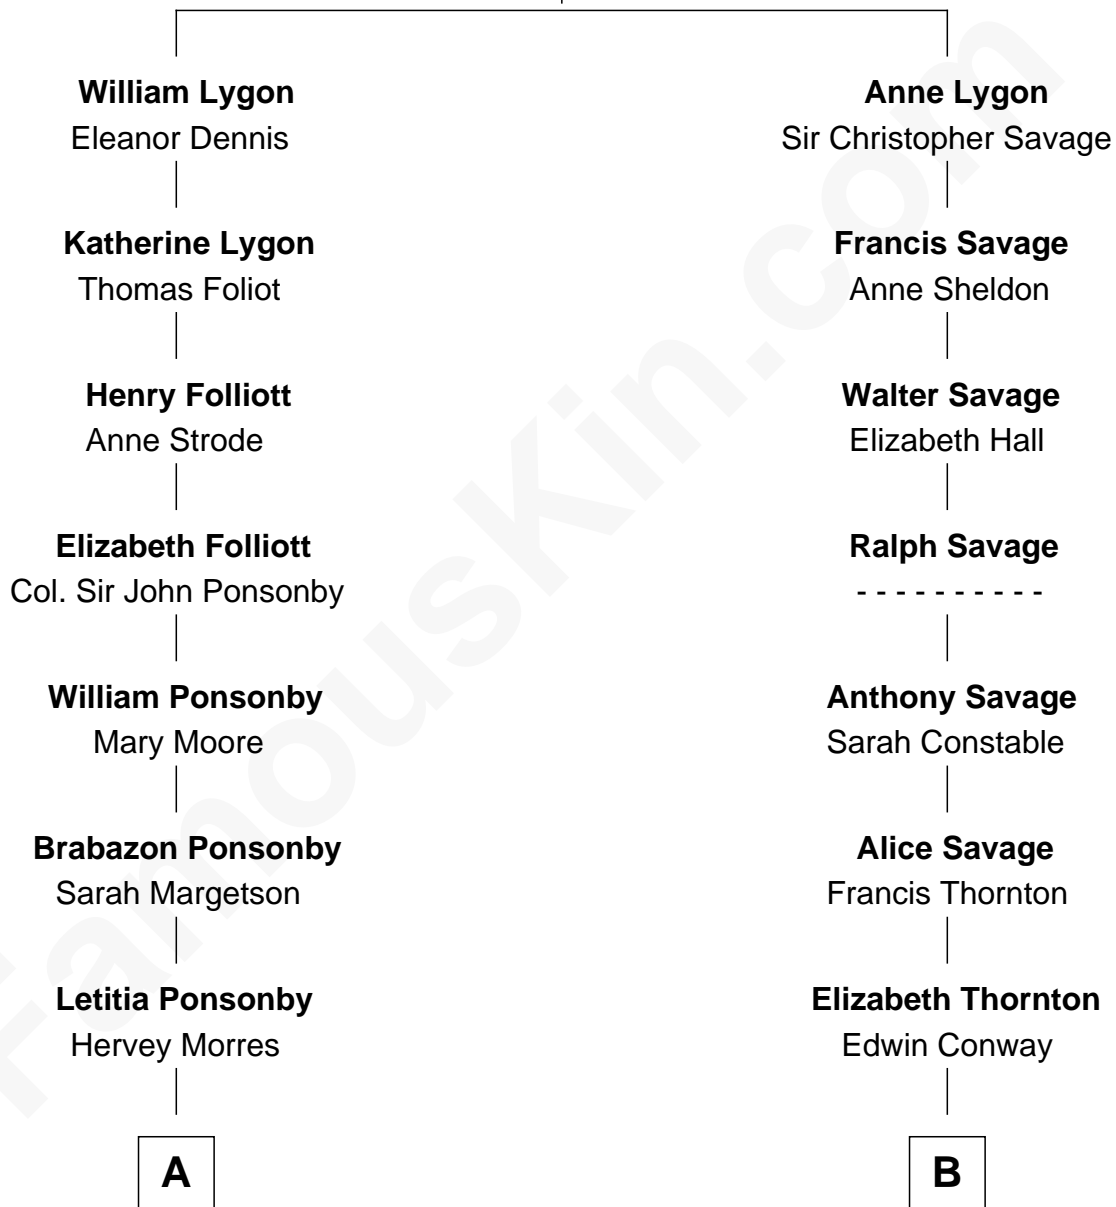

## Relationship Chart of

### Sir Winston Churchill

*Prime Minister of the United Kingdom*

9th cousin 3 times removed of

**James Madison**

*4th U.S. President*

**Sir Richard Lygon**

Margaret Greville

**A**

**Letitia Morres**  
Sir Randal William McDonnell

**Anne Catherine McDonnell**  
Sir Henry Vane

**Frances Anne Emily Vane-Tempest**  
Sir Charles William Stewart

**Frances Anne Emily Vane**  
Sir John Winston Spencer-Churchill

**Randolph Henry Spencer-Churchill**  
Jeanette Jerome

**Sir Winston Churchill**  
*Prime Minister of the United Kingdom*

**B**

**Francis Conway**  
Rebecca Catlett

**Eleanor Rose Conway**  
James Madison