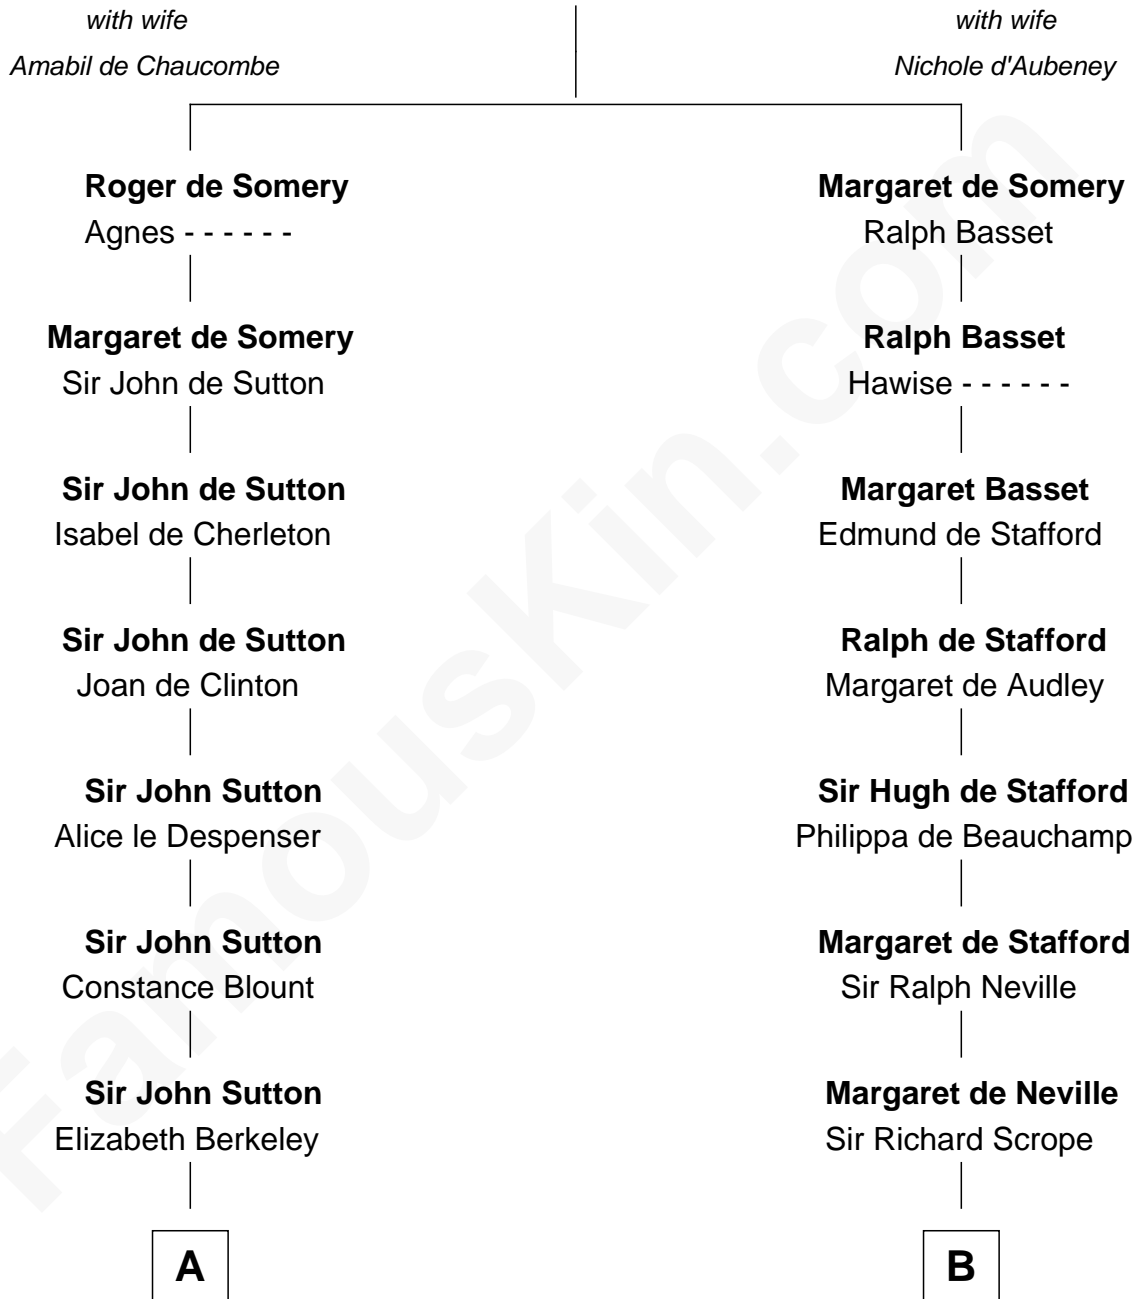

FamousKin.com

Relationship Chart of

Sir Winston Churchill

Prime Minister of the United Kingdom

17th cousin 4 times removed of

James Madison

4th U.S. President

Sir Roger de Somery

C

Jane Paget
George Stewart

Jane Stewart
Sir George Spencer-Churchill

Sir John Winston Spencer-Churchill
Frances Anne Emily Vane

Randolph Henry Spencer-Churchill
Jeanette Jerome

Sir Winston Churchill
Prime Minister of the United Kingdom