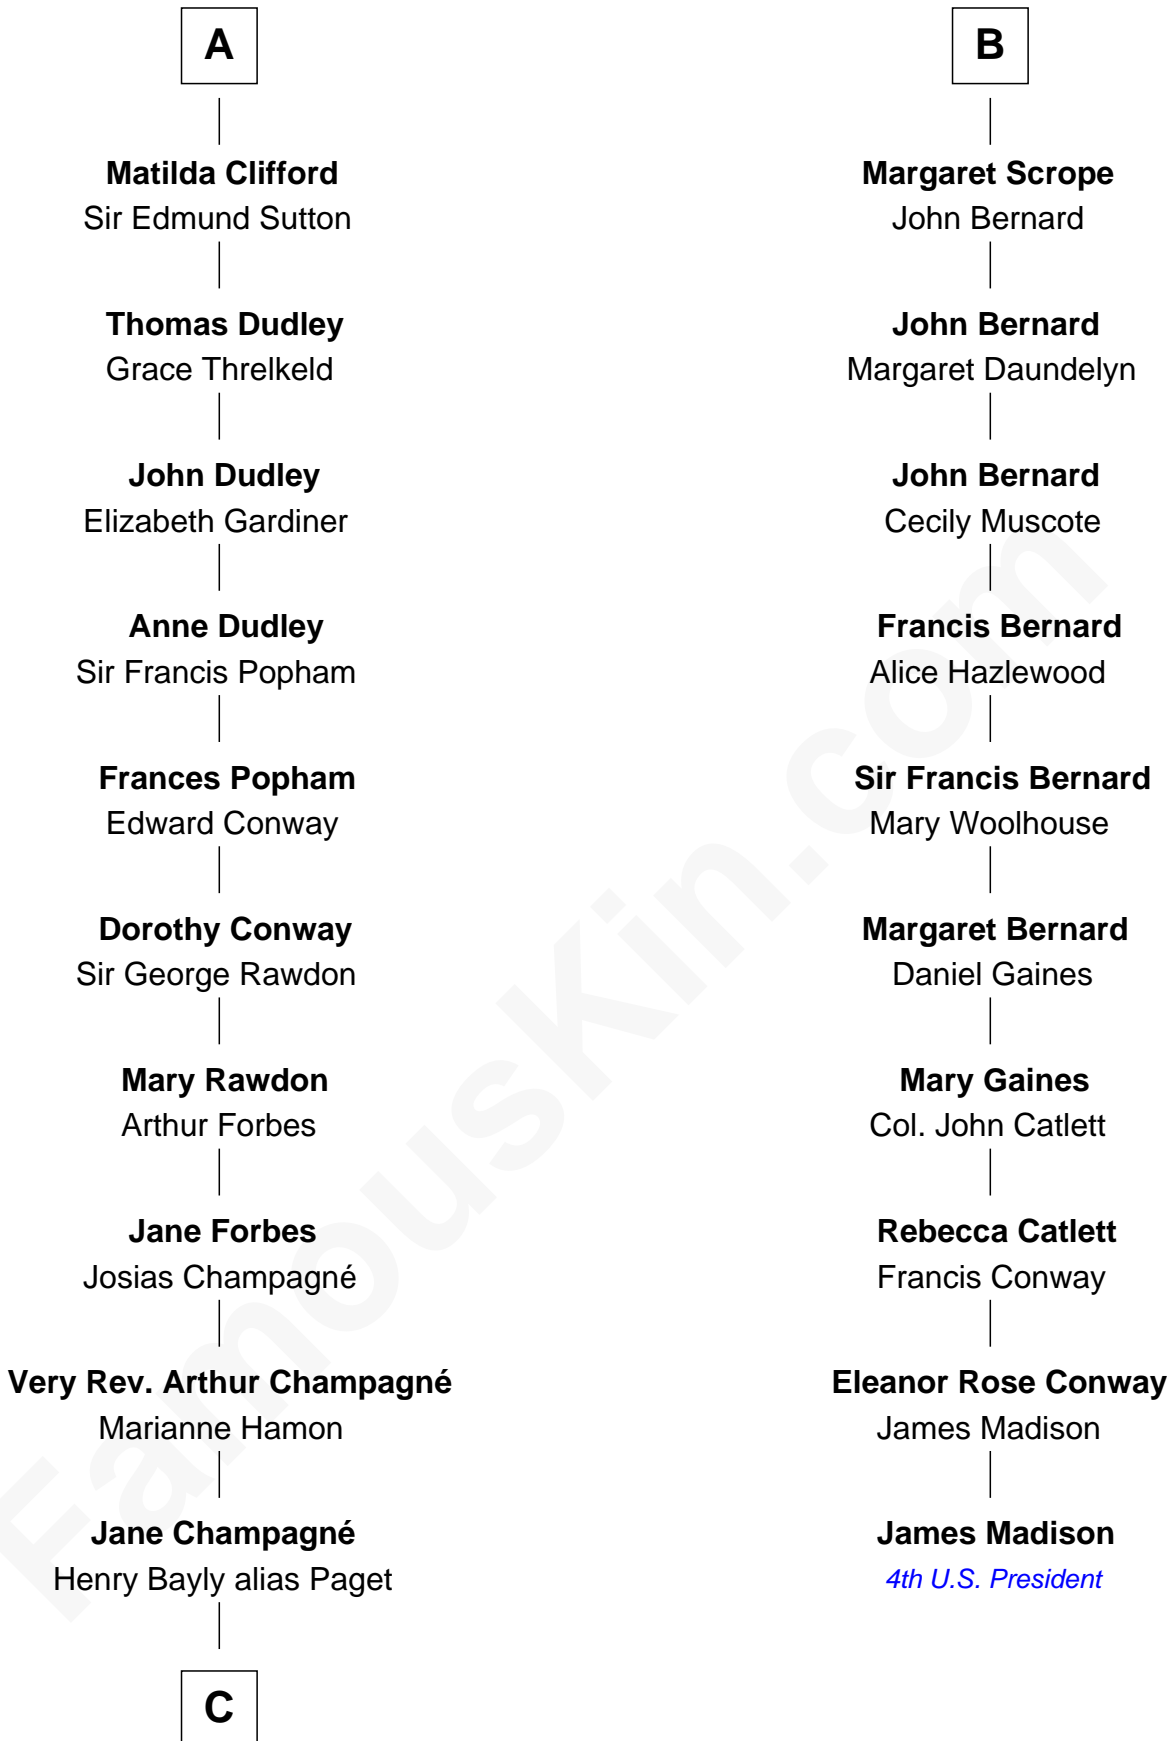

FamousKin.com

Relationship Chart of

Sir Winston Churchill

Prime Minister of the United Kingdom

16th cousin 5 times removed of

James Madison

4th U.S. President

Ralph Basset
Margaret de Somery

C

Jane Paget
George Stewart

Jane Stewart
Sir George Spencer-Churchill

Sir John Winston Spencer-Churchill
Frances Anne Emily Vane

Randolph Henry Spencer-Churchill
Jeanette Jerome

Sir Winston Churchill
Prime Minister of the United Kingdom