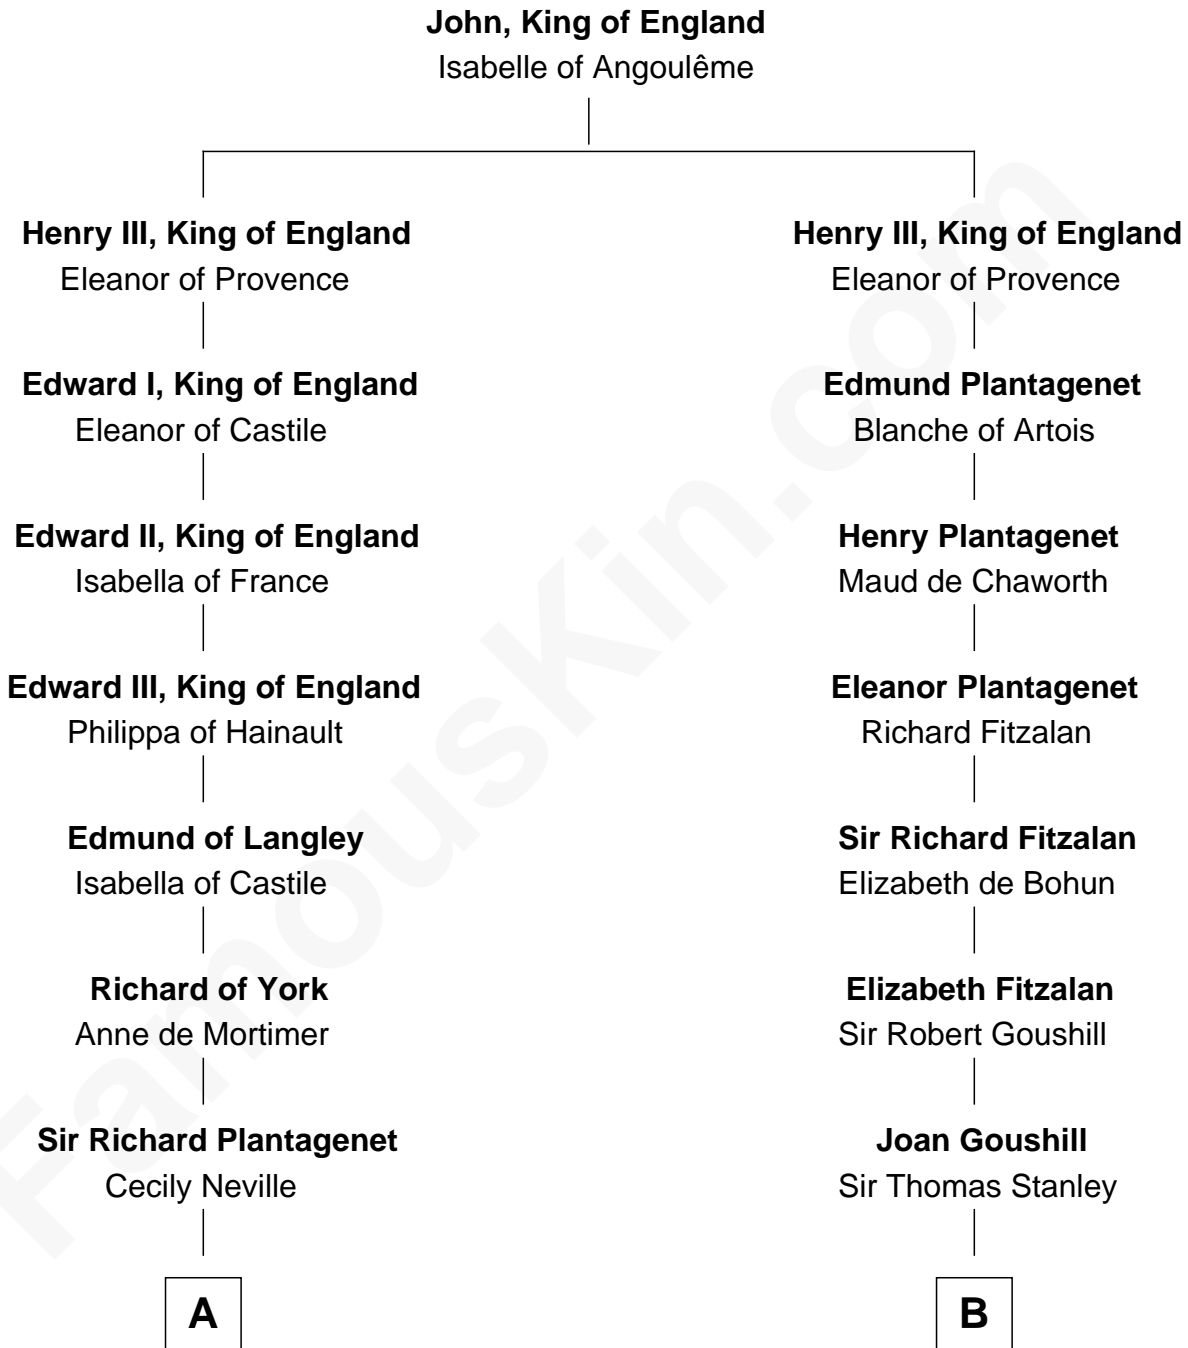

## Relationship Chart of

### Sir Winston Churchill

*Prime Minister of the United Kingdom*

17th cousin 4 times removed of

**James Madison**

*4th U.S. President*

**C**

**Jane Paget**  
George Stewart

**Jane Stewart**  
Sir George Spencer-Churchill

**Sir John Winston Spencer-Churchill**  
Frances Anne Emily Vane

**Randolph Henry Spencer-Churchill**  
Jeanette Jerome

**Sir Winston Churchill**  
*Prime Minister of the United Kingdom*

FamousKin.com