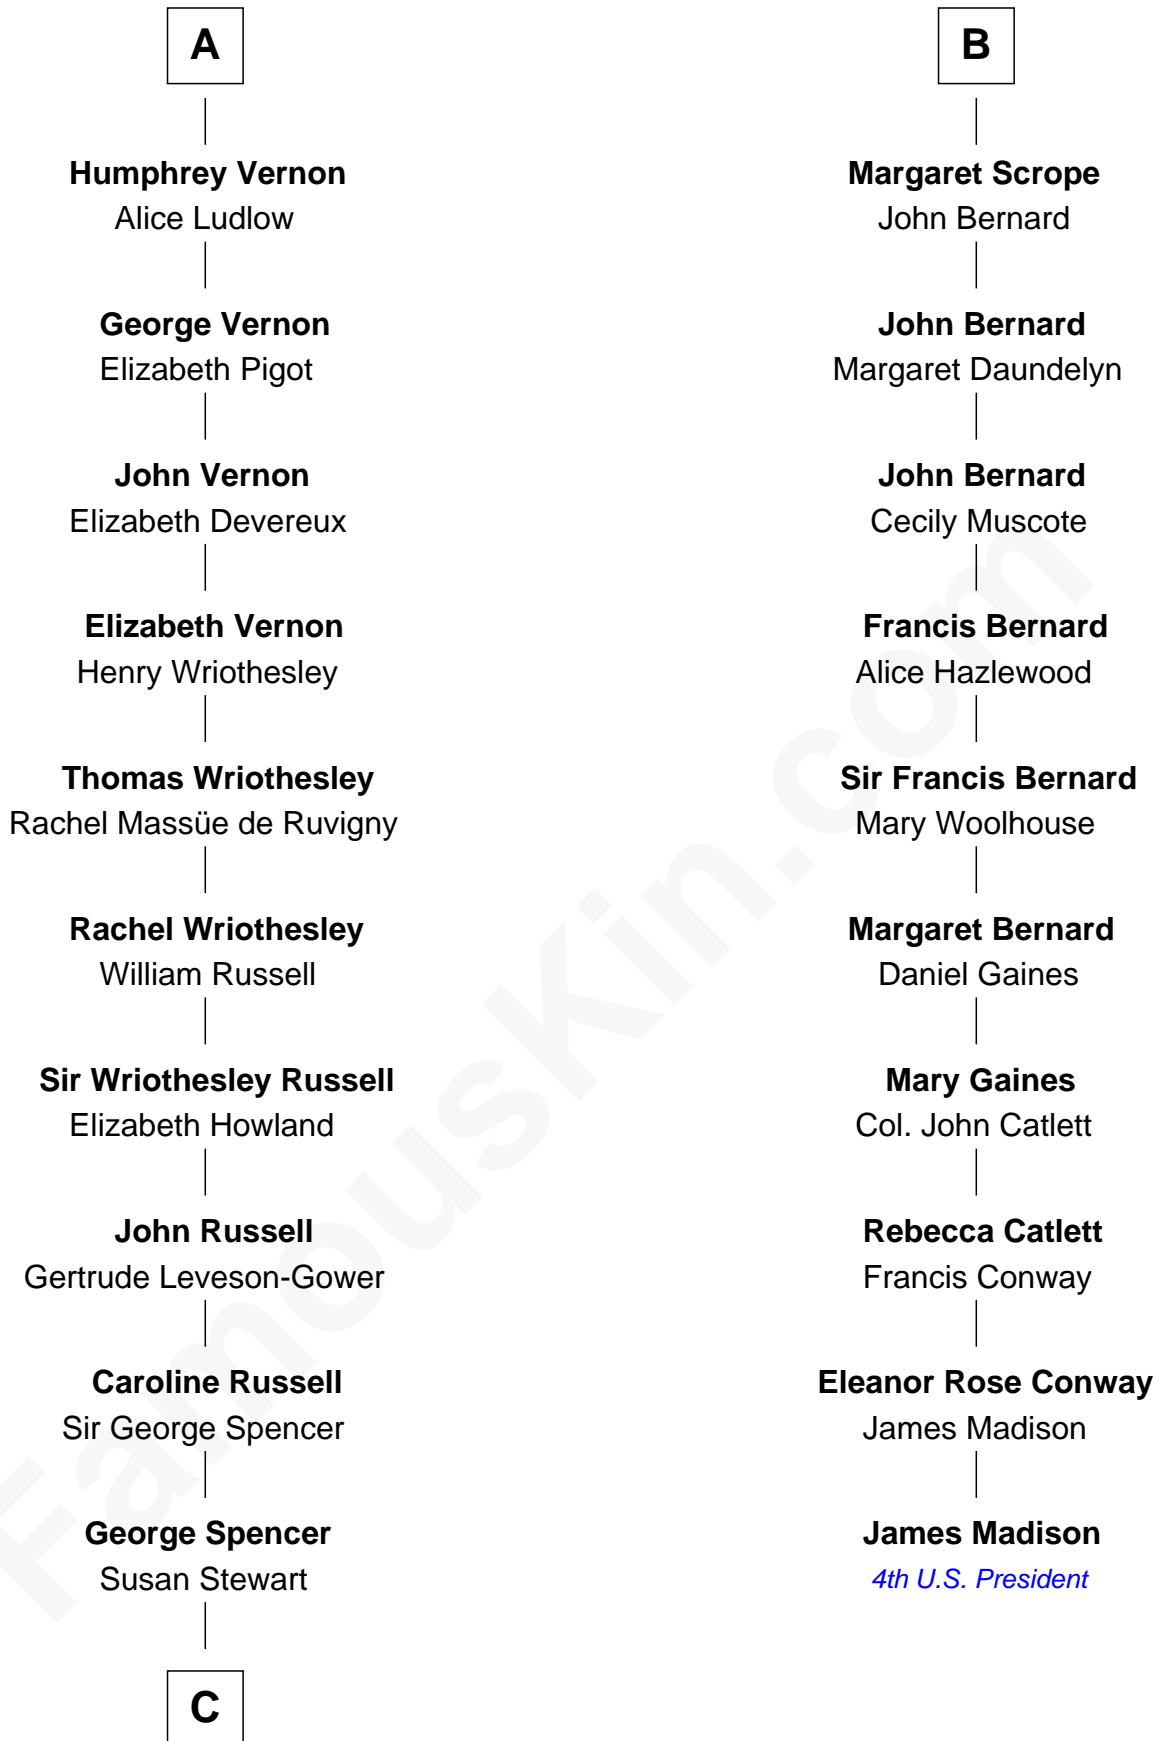

FamousKin.com

Relationship Chart of

Sir Winston Churchill

Prime Minister of the United Kingdom

16th cousin 4 times removed of

James Madison

4th U.S. President

Sir John FitzGeoffrey

Isabel le Bigod

C

—
Sir George Spencer-Churchill

Jane Stewart

—
Sir John Winston Spencer-Churchill

Frances Anne Emily Vane

—
Randolph Henry Spencer-Churchill

Jeanette Jerome