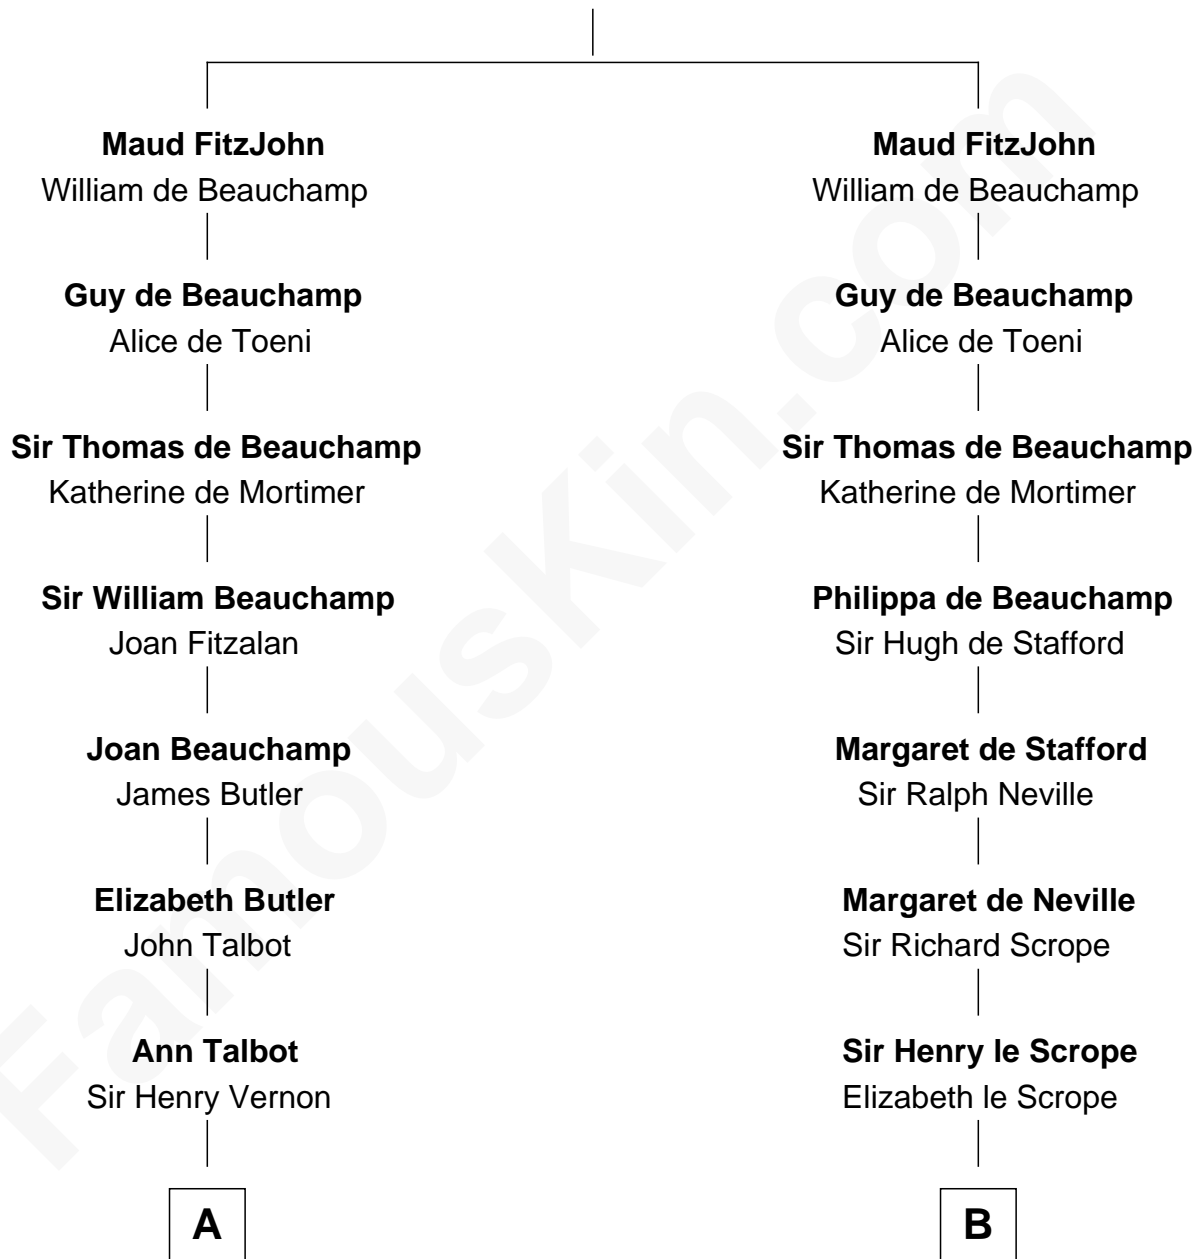

FamousKin.com

Relationship Chart of

Sir Winston Churchill

Prime Minister of the United Kingdom

16th cousin 4 times removed of

James Madison

4th U.S. President

Sir John FitzGeoffrey

Isabel le Bigod

C

—
Sir George Spencer-Churchill

Jane Stewart

—
Sir John Winston Spencer-Churchill

Frances Anne Emily Vane

—
Randolph Henry Spencer-Churchill

Jeanette Jerome

—
Sir Winston Churchill

Prime Minister of the United Kingdom

FamousKin.com