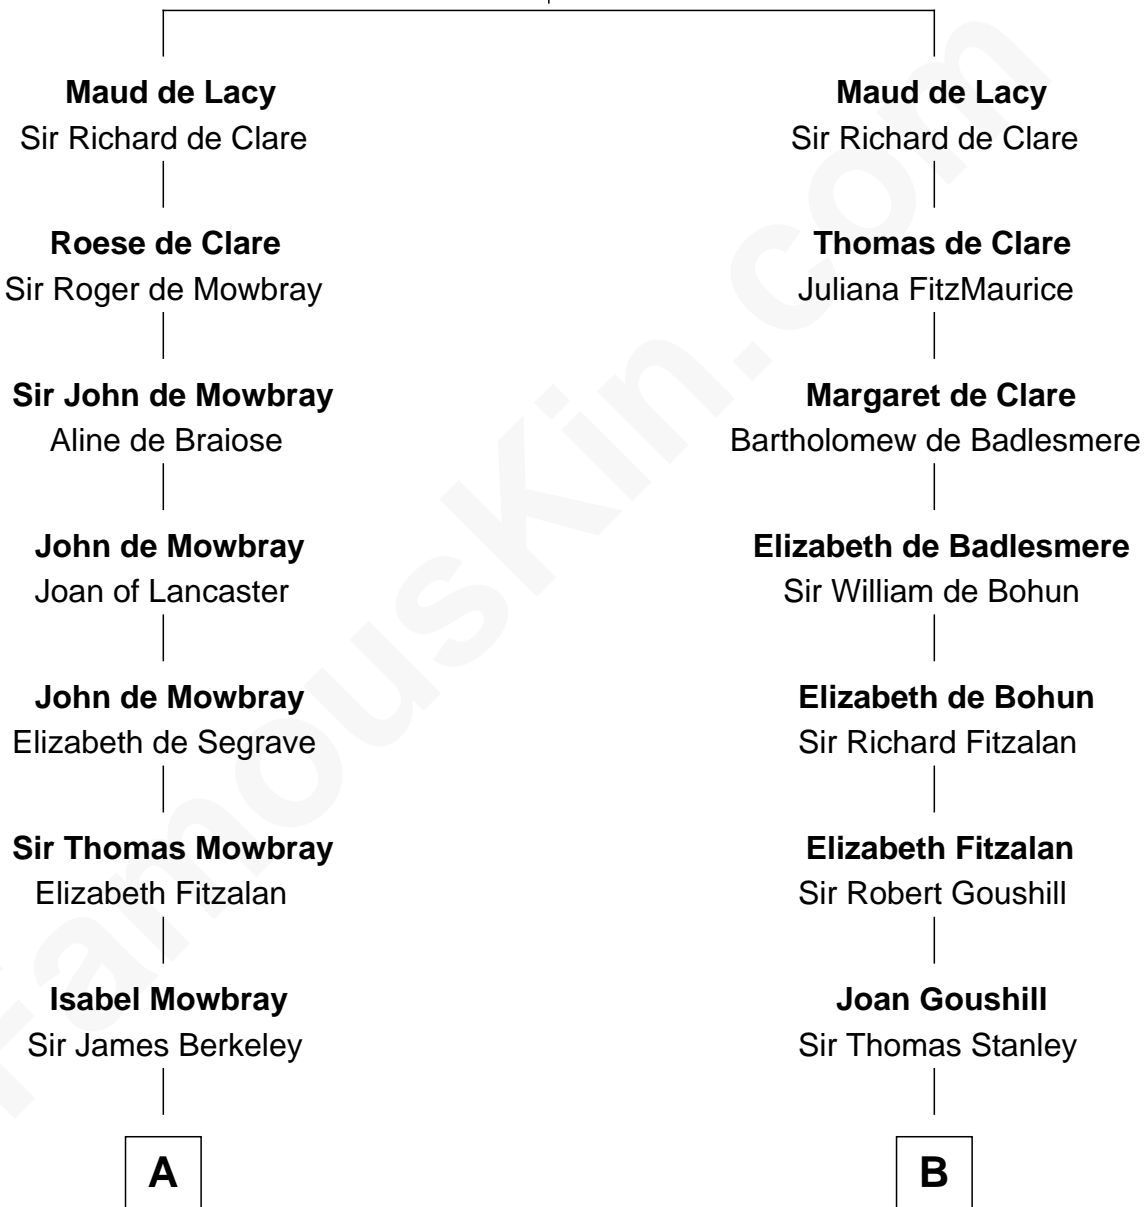

FamousKin.com

Relationship Chart of

Sir Winston Churchill

Prime Minister of the United Kingdom

17th cousin 4 times removed of

James Madison

4th U.S. President

John de Lacy
Margaret de Quincy

C

—
Anne Catherine McDonnell

Sir Henry Vane

—
Frances Anne Emily Vane-Tempest

Sir Charles William Stewart

—
Frances Anne Emily Vane

Sir John Winston Spencer-Churchill

—
Randolph Henry Spencer-Churchill