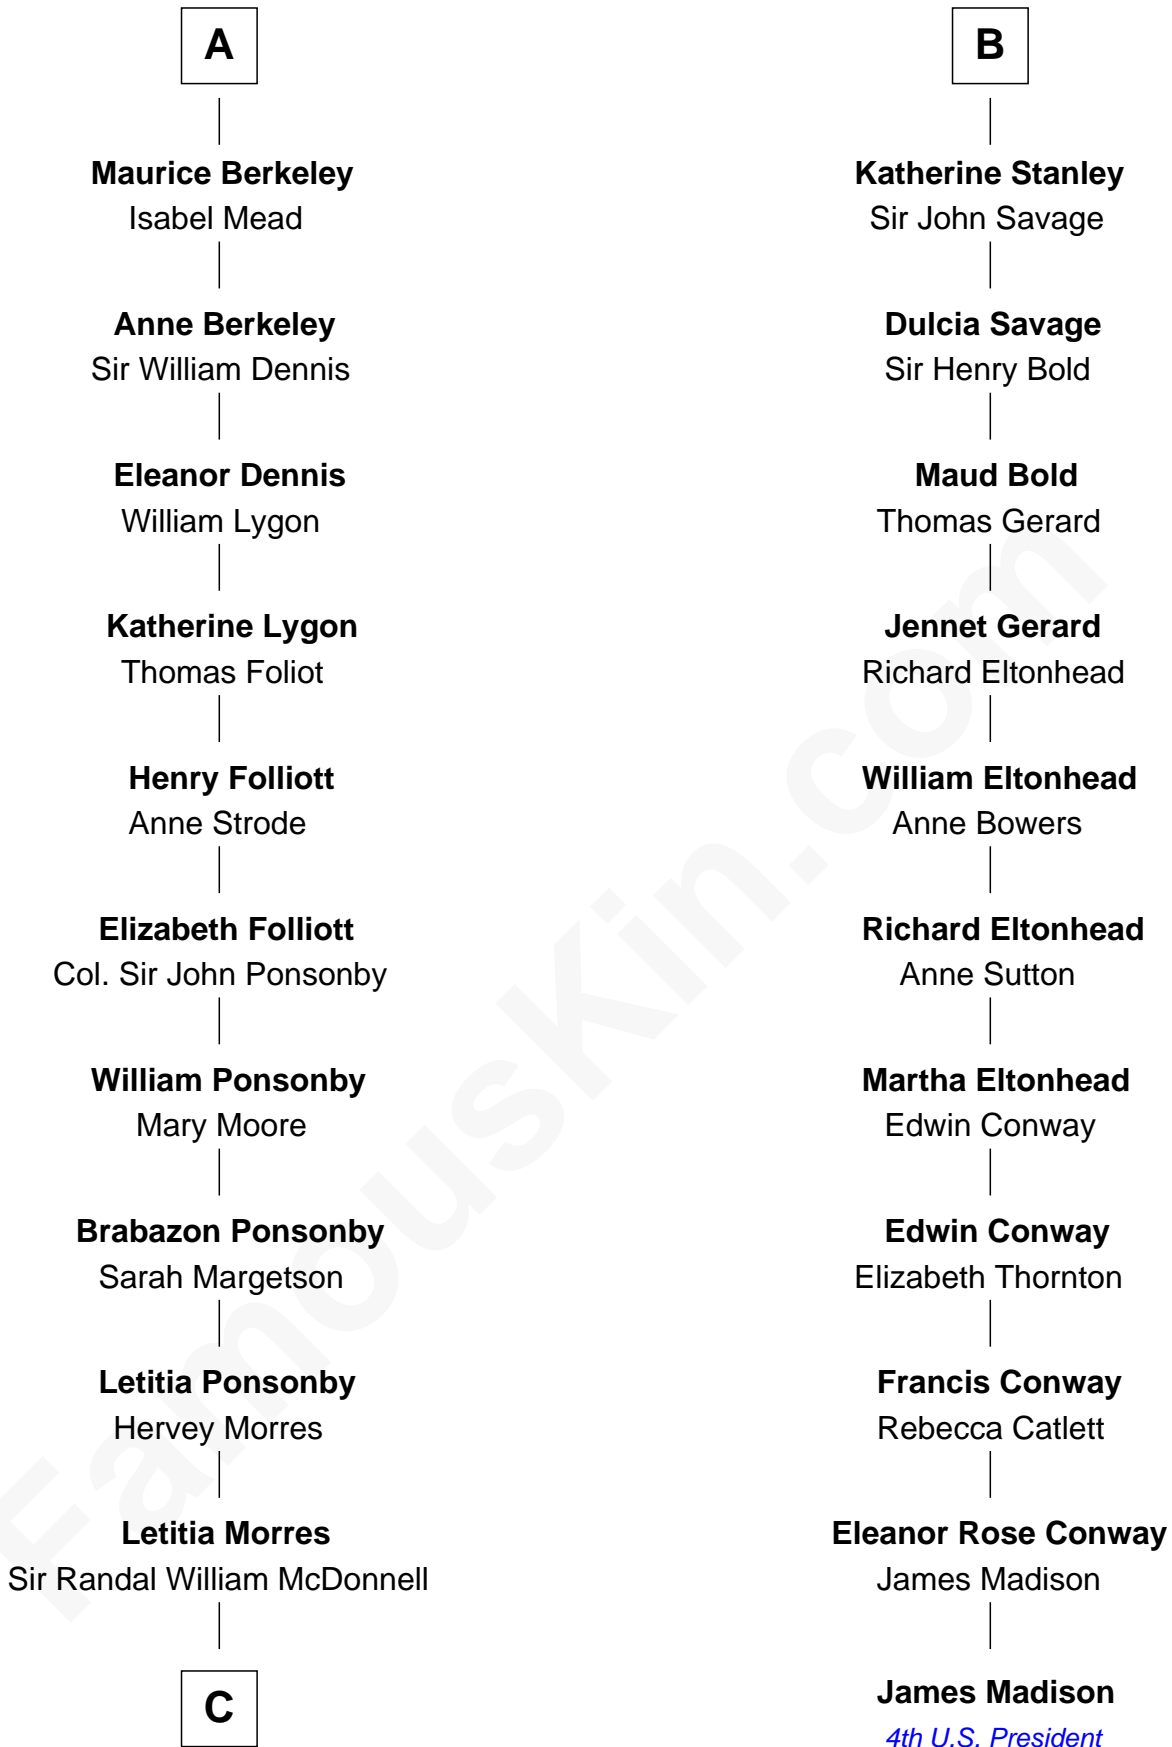

FamousKin.com

Relationship Chart of

Sir Winston Churchill

Prime Minister of the United Kingdom

17th cousin 4 times removed of

James Madison

4th U.S. President

John de Lacy
Margaret de Quincy

C

—
Anne Catherine McDonnell

Sir Henry Vane

—
Frances Anne Emily Vane-Tempest

Sir Charles William Stewart

—
Frances Anne Emily Vane

Sir John Winston Spencer-Churchill

—
Randolph Henry Spencer-Churchill