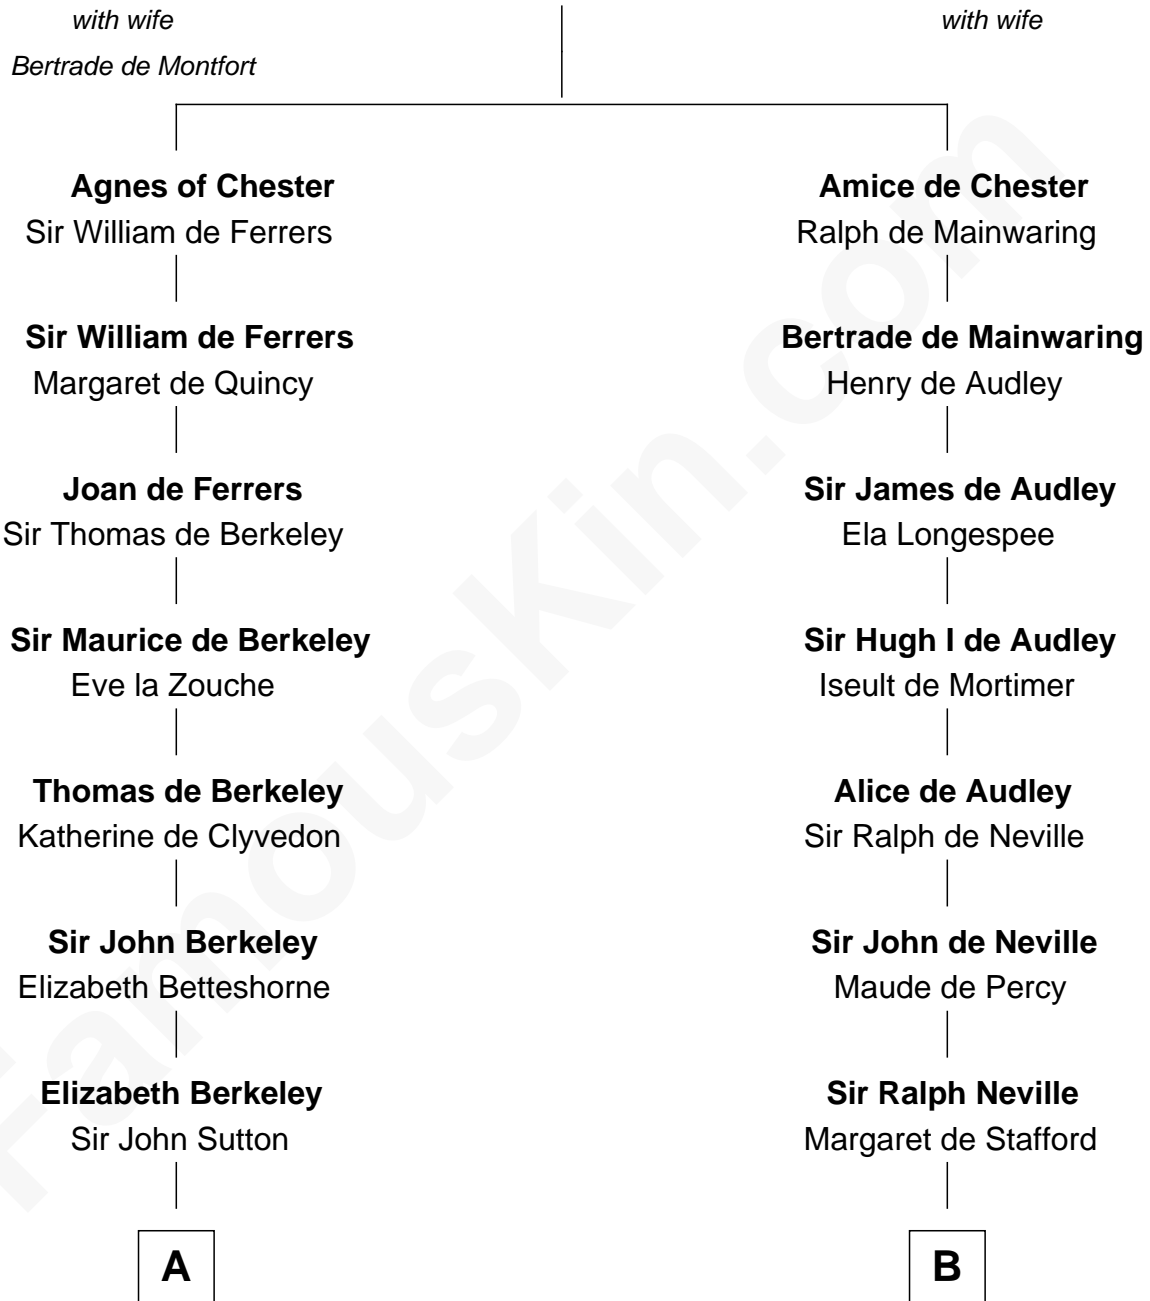

FamousKin.com

Relationship Chart of

Sir Winston Churchill

Prime Minister of the United Kingdom

18th cousin 3 times removed of

James Madison

4th U.S. President

Hugh de Kevelioc

C

Jane Paget
George Stewart

Jane Stewart
Sir George Spencer-Churchill

Sir John Winston Spencer-Churchill
Frances Anne Emily Vane

Randolph Henry Spencer-Churchill
Jeanette Jerome

Sir Winston Churchill
Prime Minister of the United Kingdom

D

Eleanor Rose Conway
James Madison

James Madison
4th U.S. President

FamousKin.com