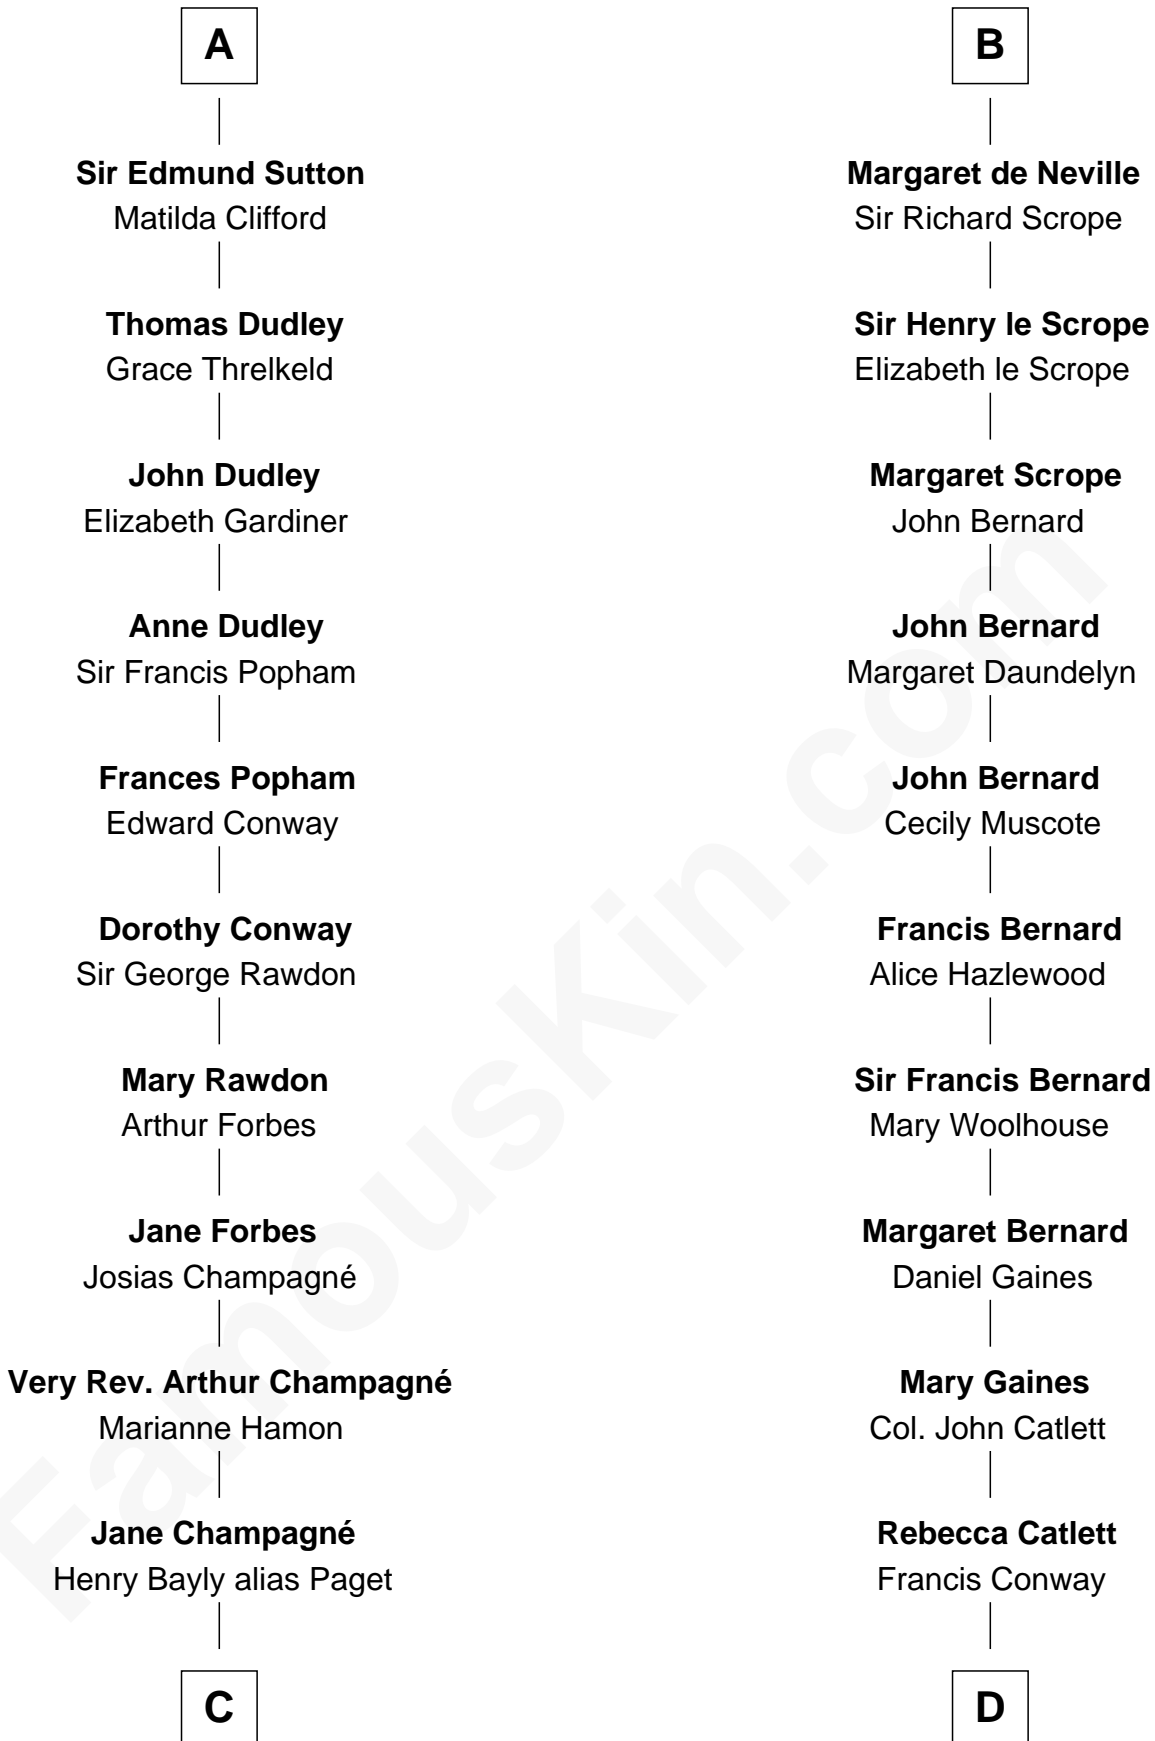

FamousKin.com

Relationship Chart of

Sir Winston Churchill

Prime Minister of the United Kingdom

18th cousin 3 times removed of

James Madison

4th U.S. President

Hugh de Kevelioc

C

Jane Paget
George Stewart

Jane Stewart
Sir George Spencer-Churchill

Sir John Winston Spencer-Churchill
Frances Anne Emily Vane

Randolph Henry Spencer-Churchill
Jeanette Jerome

Sir Winston Churchill
Prime Minister of the United Kingdom

D

Eleanor Rose Conway
James Madison

James Madison
4th U.S. President

FamousKin.com