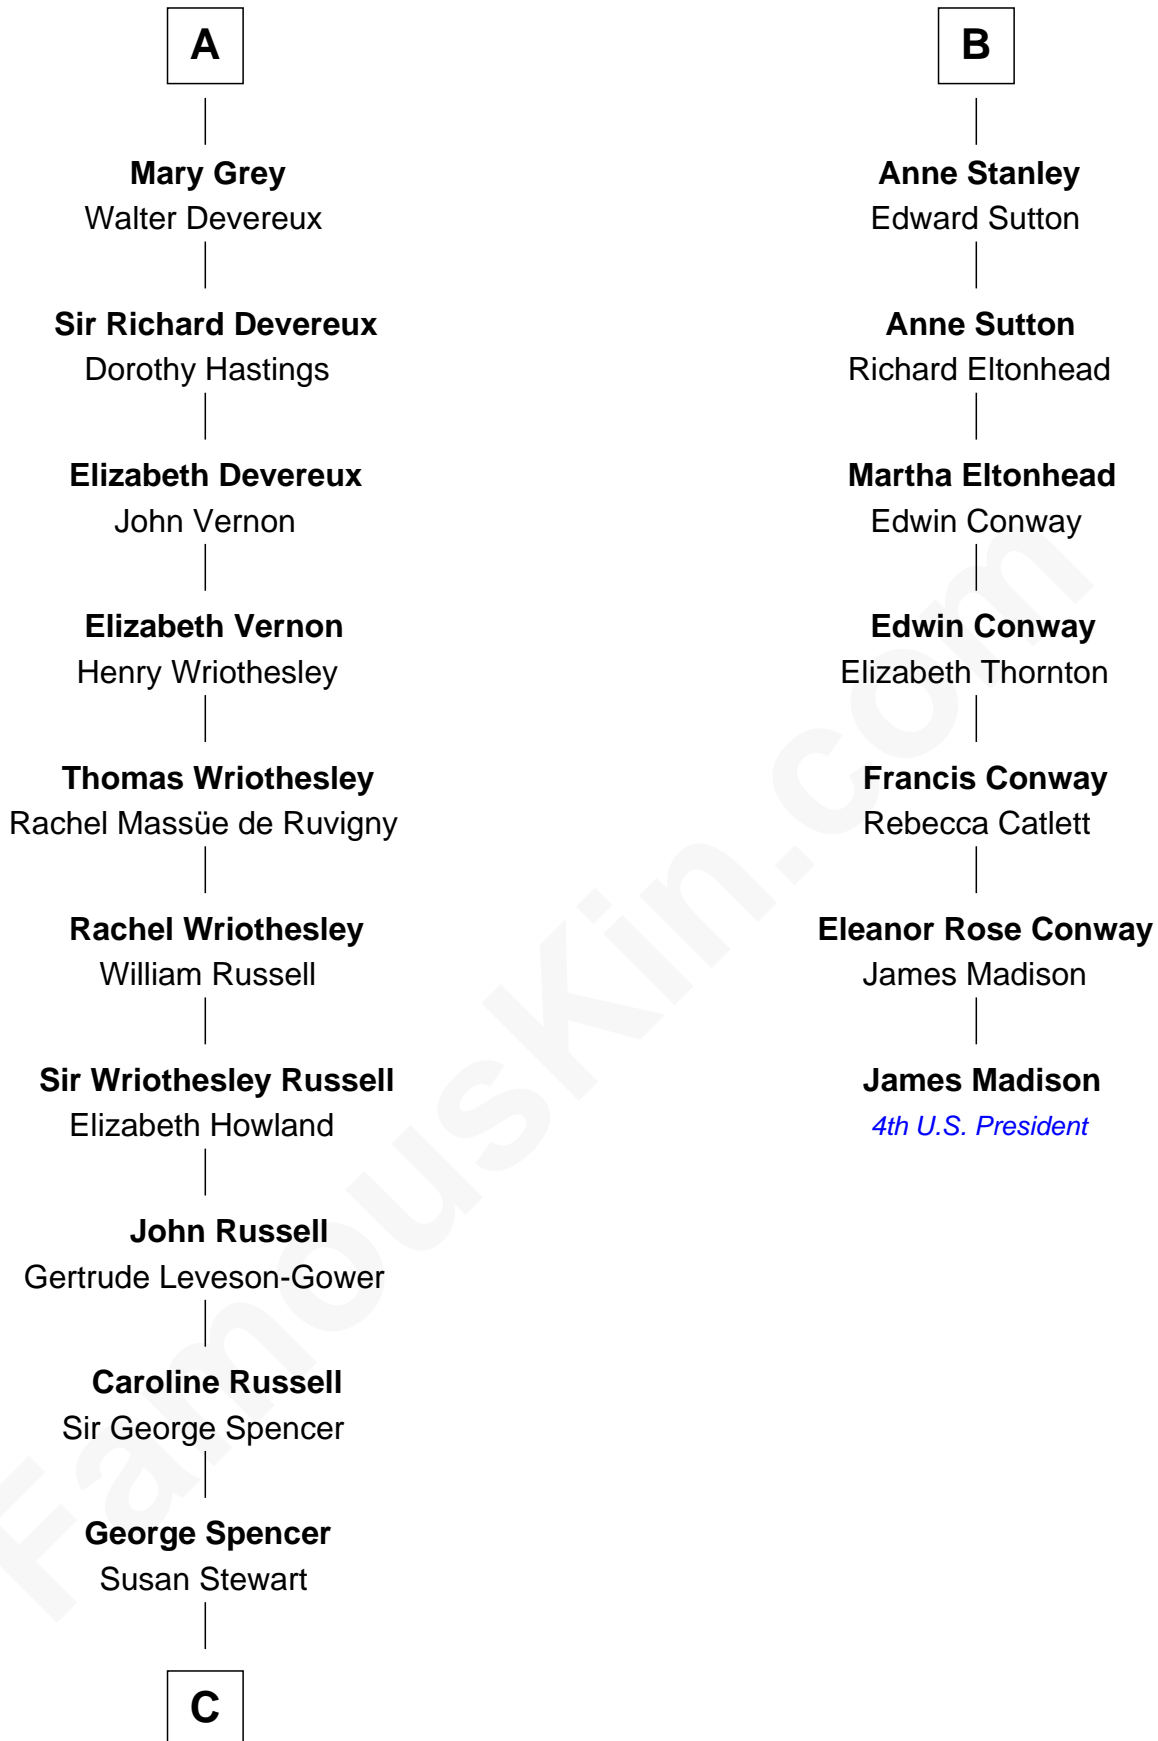

FamousKin.com

Relationship Chart of

Sir Winston Churchill

Prime Minister of the United Kingdom

13th cousin 7 times removed of

James Madison

4th U.S. President

Sir John de Harington

Margaret Hill

Elizabeth Harington

William Bonville

William Bonville

Katherine Neville

Cecily Bonville

Thomas Grey

A

Sir John Harington

Katherine Banastre

Sir Nicholas Harington

Isabel English

Sir William Harington

Margaret de Neville

Agnes Harington

Sir Alexander Radcliffe

Isabel Radcliffe

Sir James Harington

Anne Harington

Sir William Stanley

Peter Stanley

Cecily Tarleton

B

C