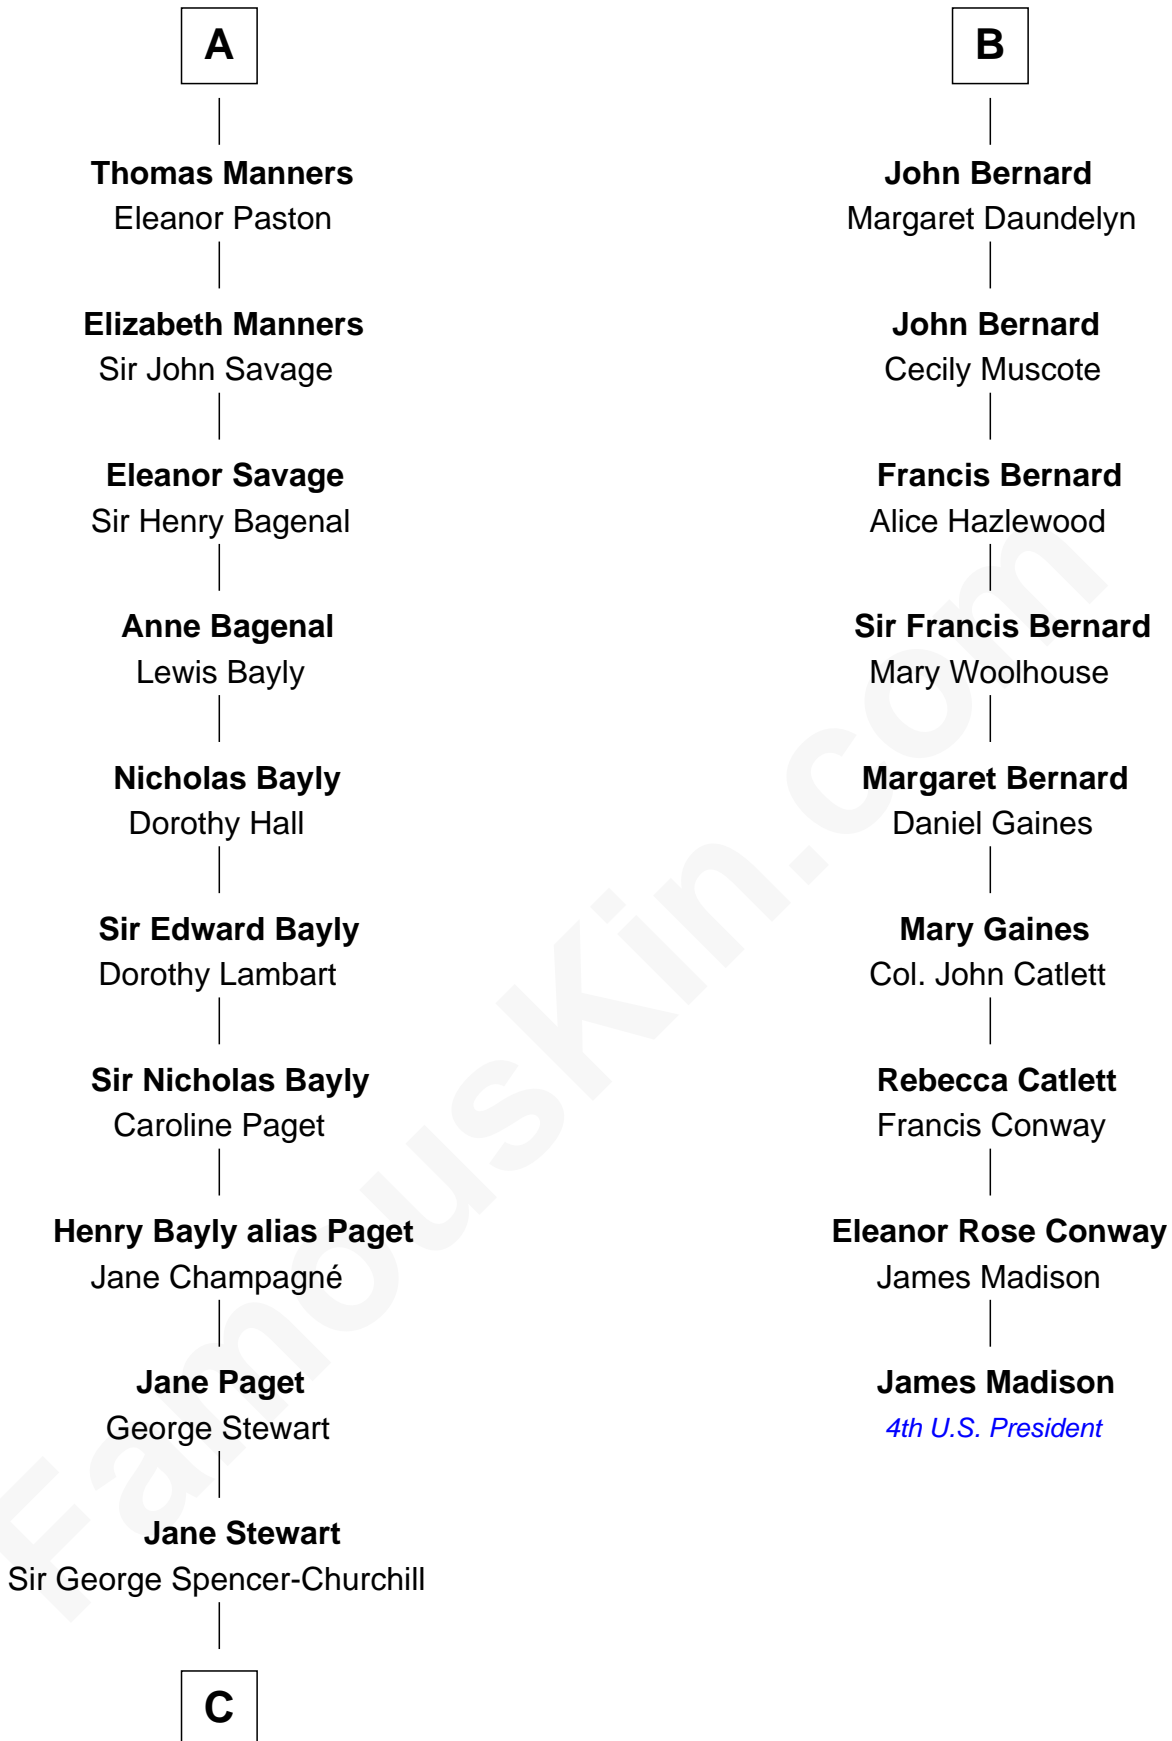

FamousKin.com

Relationship Chart of Sir Winston Churchill

Prime Minister of the United Kingdom

15th cousin 4 times removed of

James Madison

4th U.S. President

Sir Edmund Mortimer

Margaret de Fiennes

C

|
Sir John Winston Spencer-Churchill

Frances Anne Emily Vane

|
Randolph Henry Spencer-Churchill

Jeanette Jerome

|
Sir Winston Churchill

Prime Minister of the United Kingdom

FamousKin.com