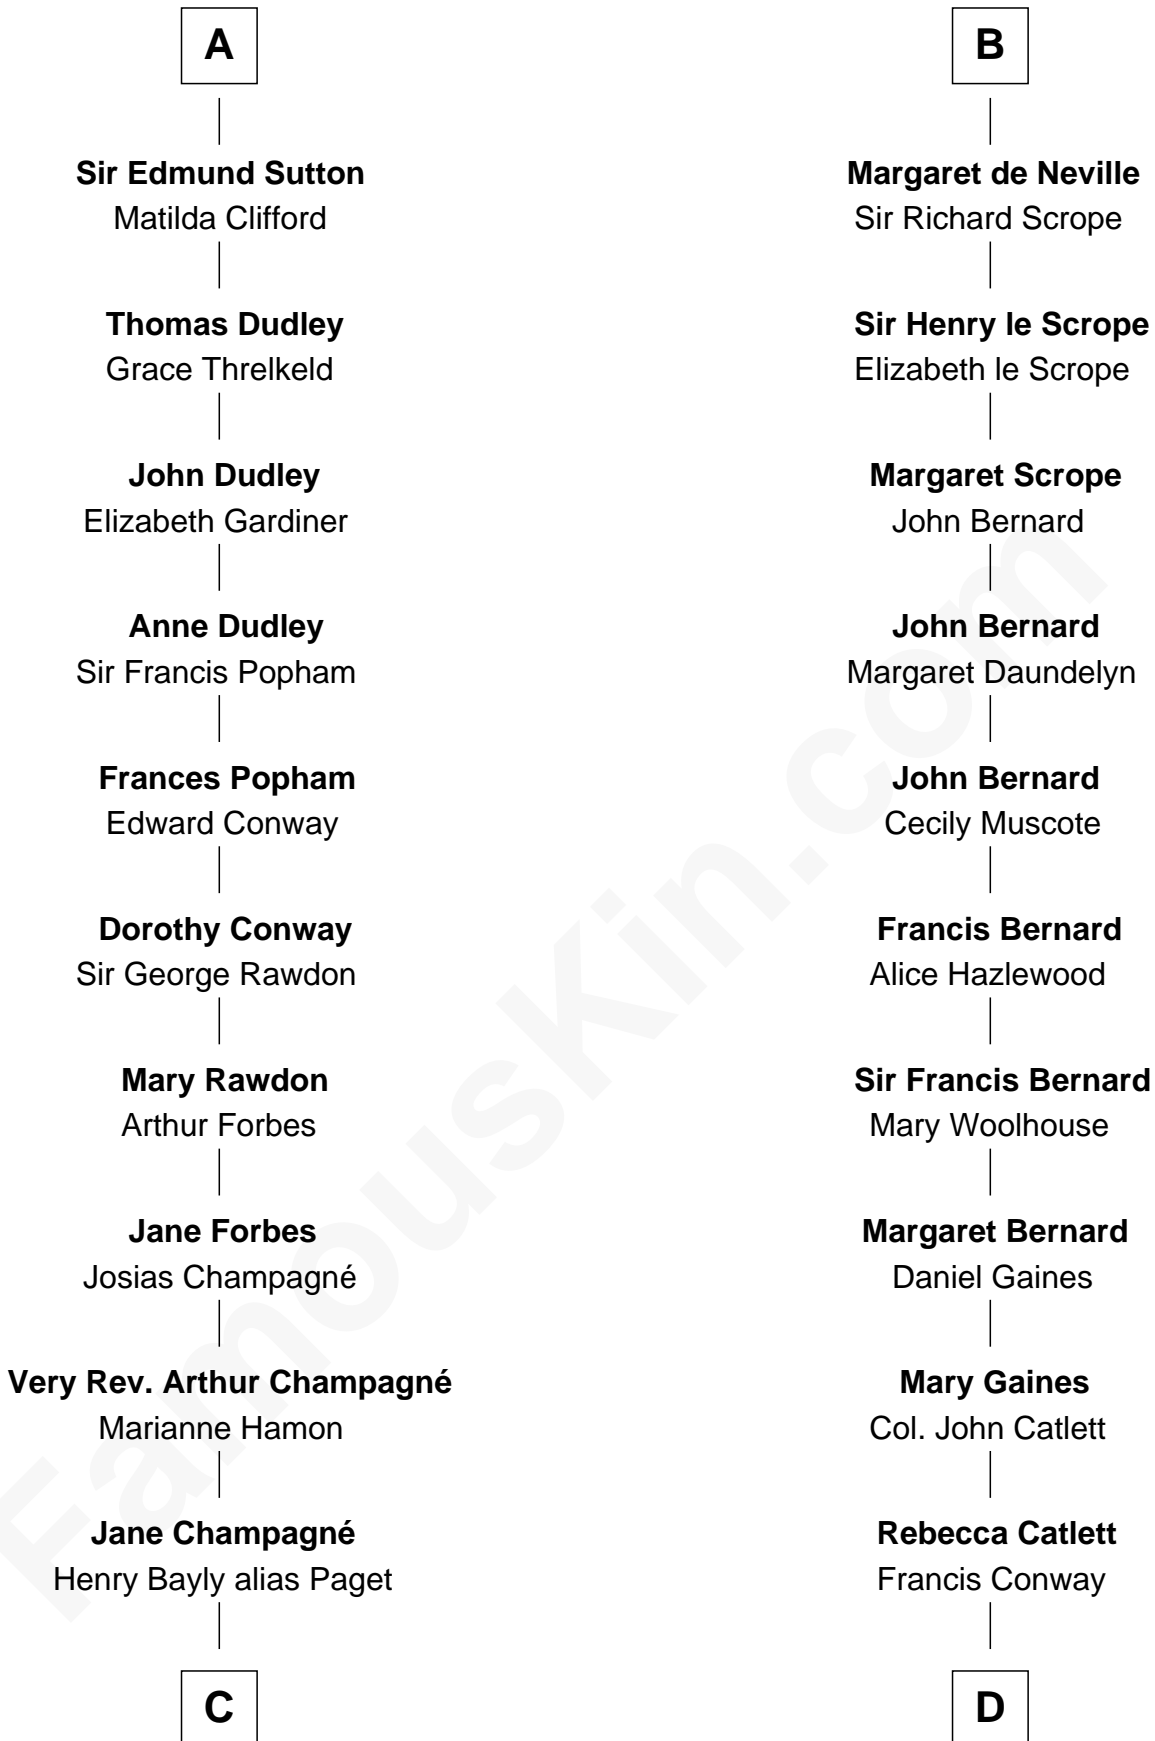

FamousKin.com

Relationship Chart of

Sir Winston Churchill

Prime Minister of the United Kingdom

18th cousin 3 times removed of

James Madison

4th U.S. President

Alan of Galloway

Helen de l'Isle

C

Jane Paget
George Stewart

Jane Stewart
Sir George Spencer-Churchill

Sir John Winston Spencer-Churchill
Frances Anne Emily Vane

Randolph Henry Spencer-Churchill
Jeanette Jerome

Sir Winston Churchill
Prime Minister of the United Kingdom

D

Eleanor Rose Conway
James Madison

James Madison
4th U.S. President

FamousKin.com