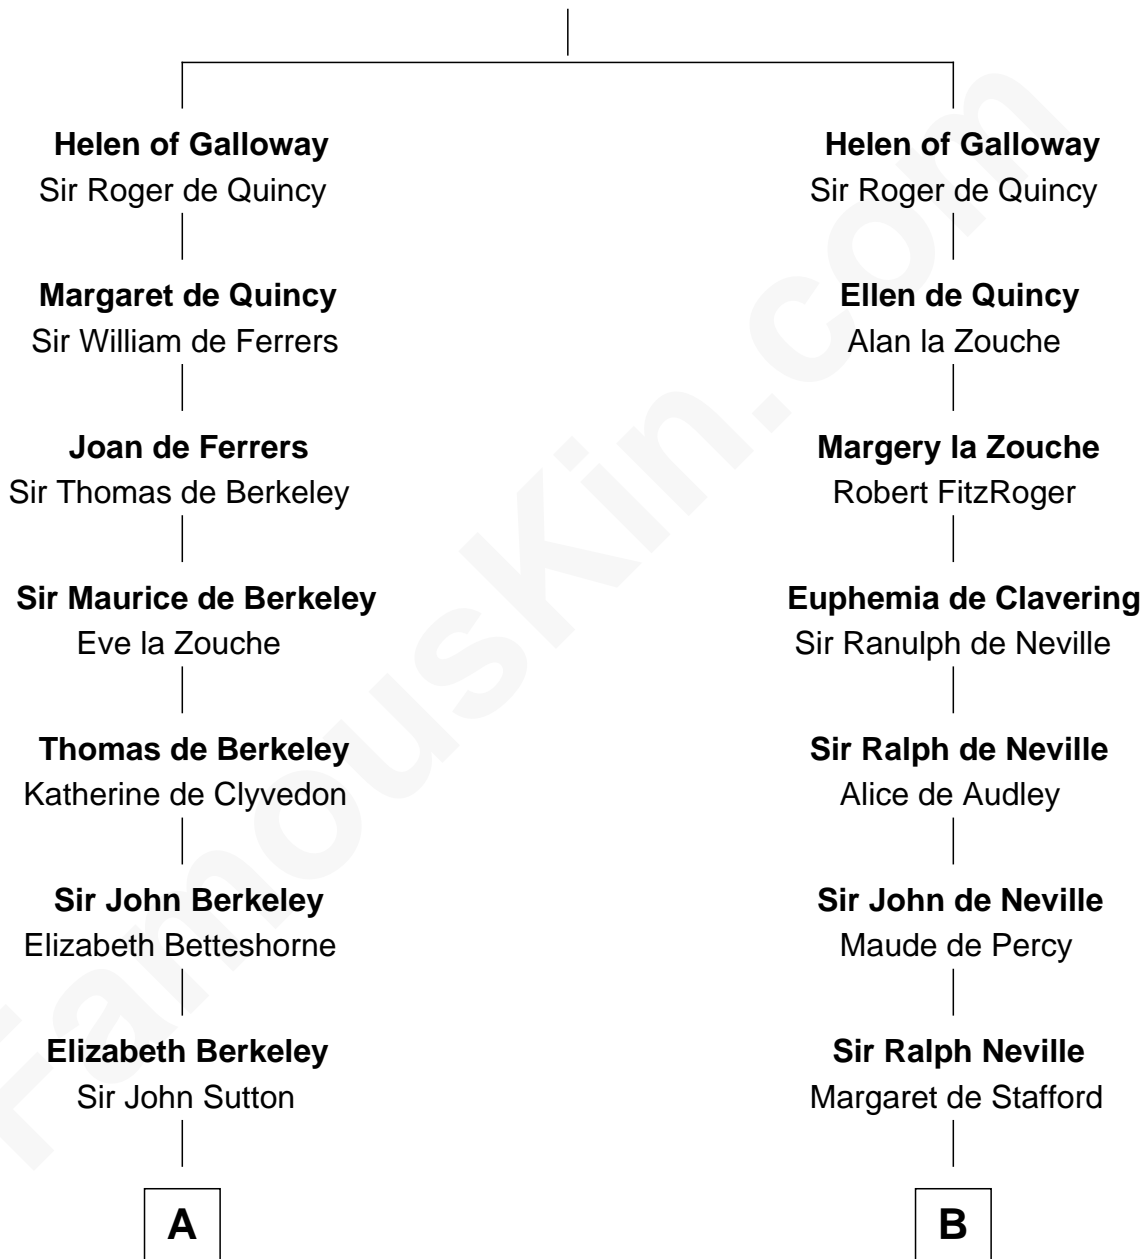

FamousKin.com

Relationship Chart of

Sir Winston Churchill

Prime Minister of the United Kingdom

18th cousin 3 times removed of

James Madison

4th U.S. President

Alan of Galloway

Helen de l'Isle

C

Jane Paget
George Stewart

Jane Stewart
Sir George Spencer-Churchill

Sir John Winston Spencer-Churchill
Frances Anne Emily Vane

Randolph Henry Spencer-Churchill
Jeanette Jerome

Sir Winston Churchill
Prime Minister of the United Kingdom