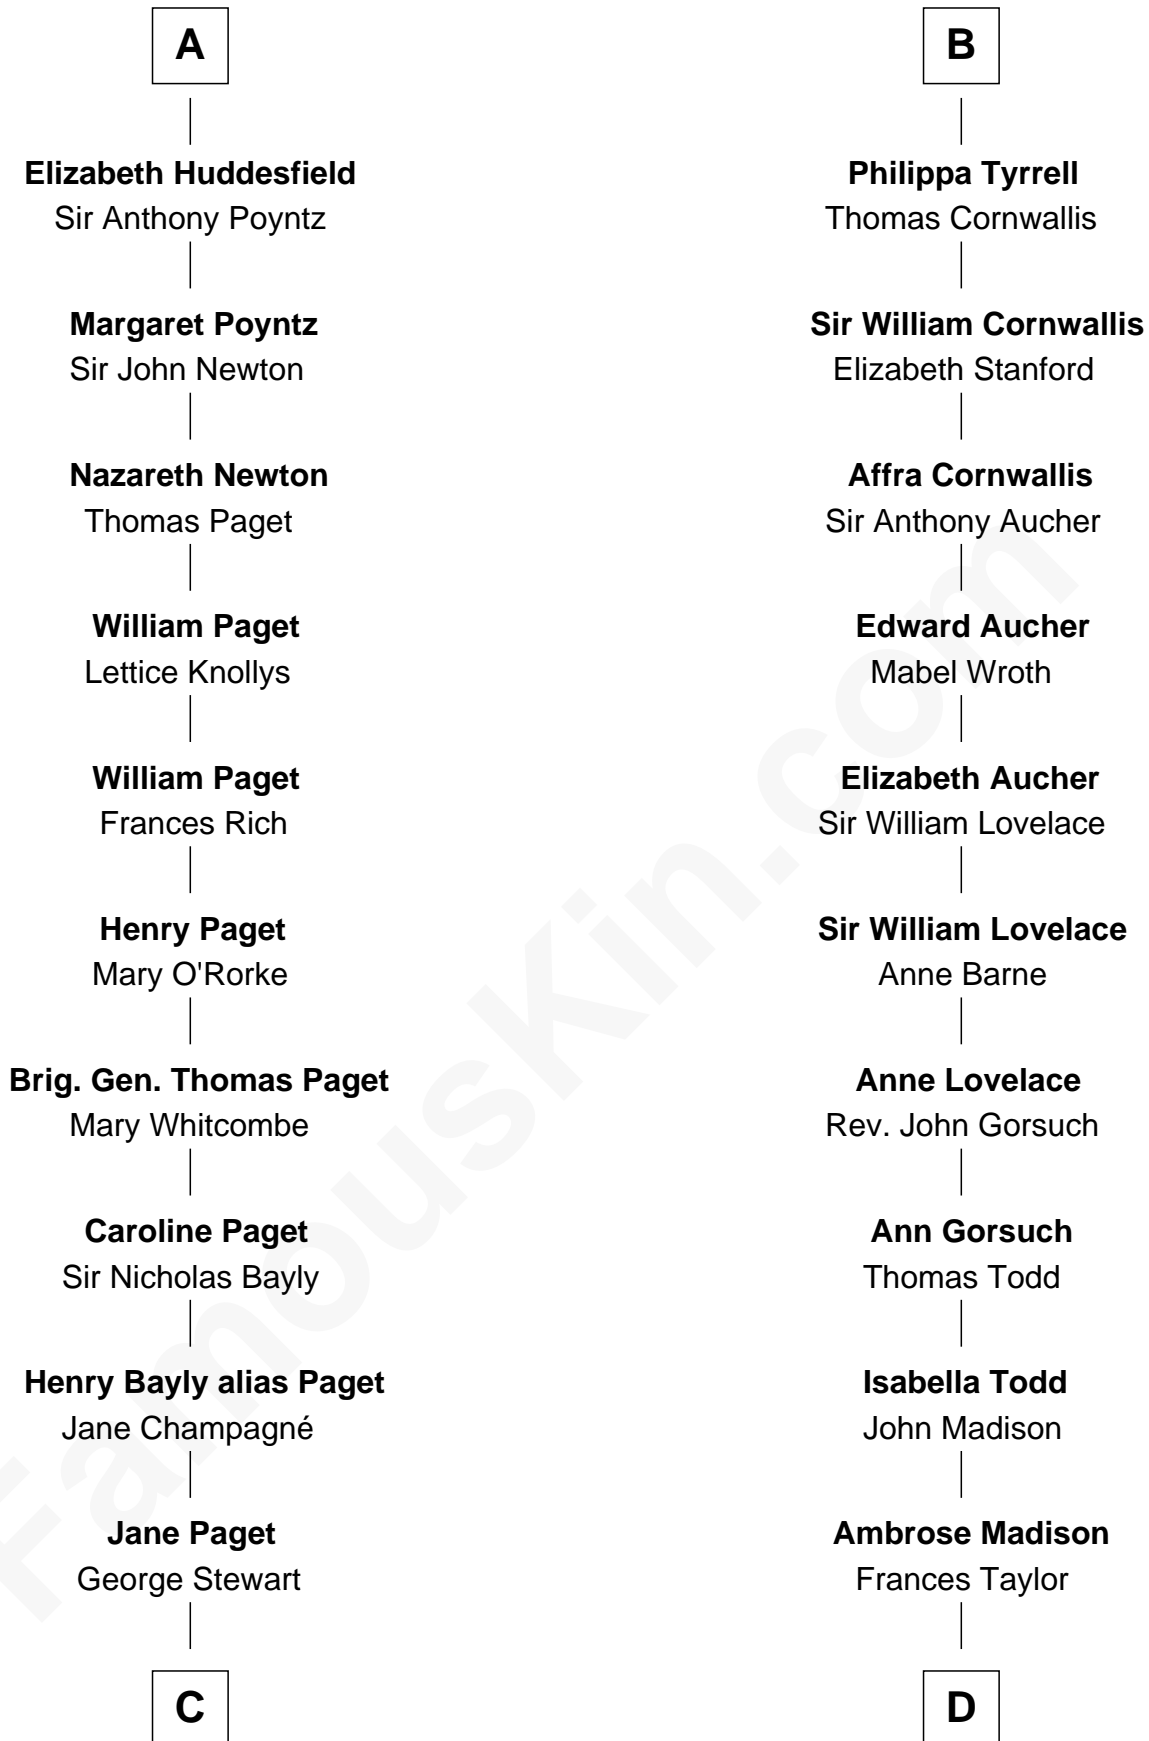

FamousKin.com

Relationship Chart of

Sir Winston Churchill

Prime Minister of the United Kingdom

18th cousin 2 times removed of

James Madison

4th U.S. President

Sir Hugh le Despencer

Sir Hugh le Despencer

Isabella de Beauchamp

Hugh le Despencer

Eleanor de Clare

Isabel le Despencer

Richard Fitzalan

Sir Edmund Fitzalan

Sibyl de Montagu

Philippe Fitzalan

Sir Richard Sergeaux

Philippa Sergeaux

Sir Robert Pashley

Anne Pashley

Edward Tyrrell

B

C

Jane Stewart
Sir George Spencer-Churchill

Sir John Winston Spencer-Churchill
Frances Anne Emily Vane

Randolph Henry Spencer-Churchill
Jeanette Jerome

Sir Winston Churchill
Prime Minister of the United Kingdom