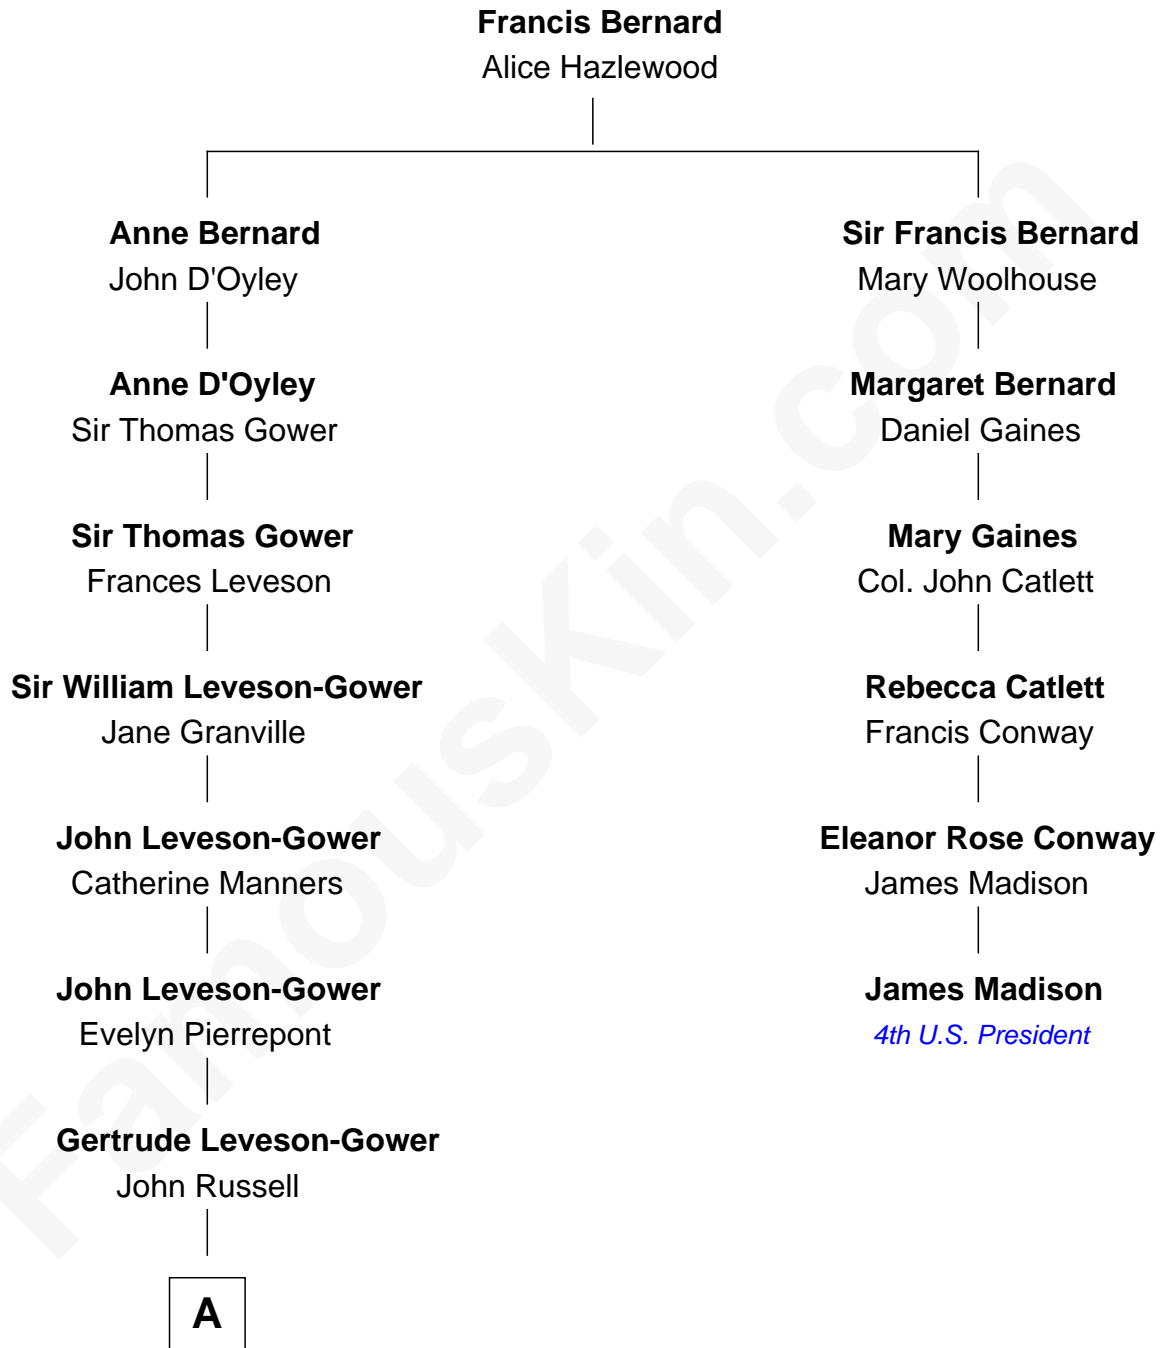

FamousKin.com

Relationship Chart of

Sir Winston Churchill

Prime Minister of the United Kingdom

5th cousin 7 times removed of

James Madison

4th U.S. President

A

—
Caroline Russell
Sir George Spencer

—
George Spencer
Susan Stewart

—
Sir George Spencer-Churchill
Jane Stewart

—
Sir John Winston Spencer-Churchill
Frances Anne Emily Vane

—
Randolph Henry Spencer-Churchill
Jeanette Jerome