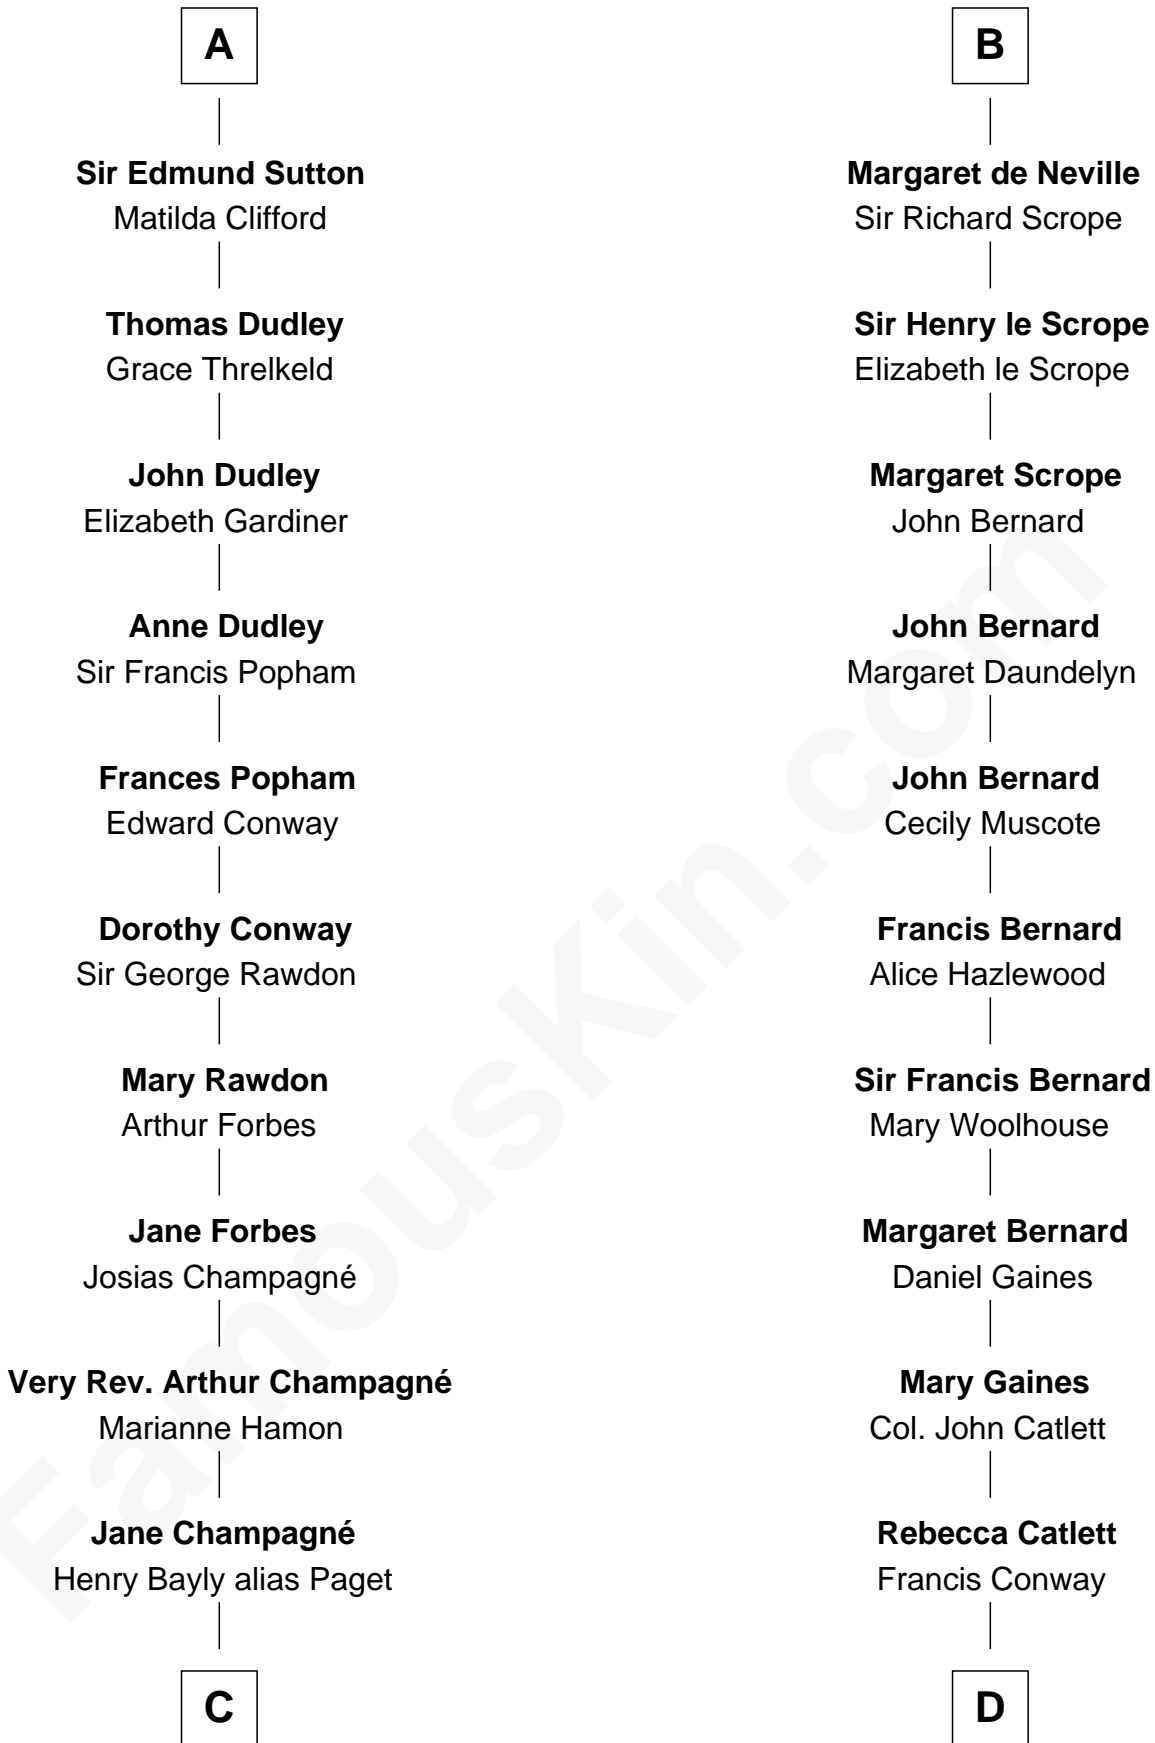

FamousKin.com

Relationship Chart of

Sir Winston Churchill

Prime Minister of the United Kingdom

18th cousin 3 times removed of

James Madison

4th U.S. President

Saher de Quincy
Margaret de Beaumont

C

Jane Paget
George Stewart

Jane Stewart
Sir George Spencer-Churchill

Sir John Winston Spencer-Churchill
Frances Anne Emily Vane

Randolph Henry Spencer-Churchill
Jeanette Jerome

Sir Winston Churchill
Prime Minister of the United Kingdom

D

Eleanor Rose Conway
James Madison

James Madison
4th U.S. President

FamousKin.com