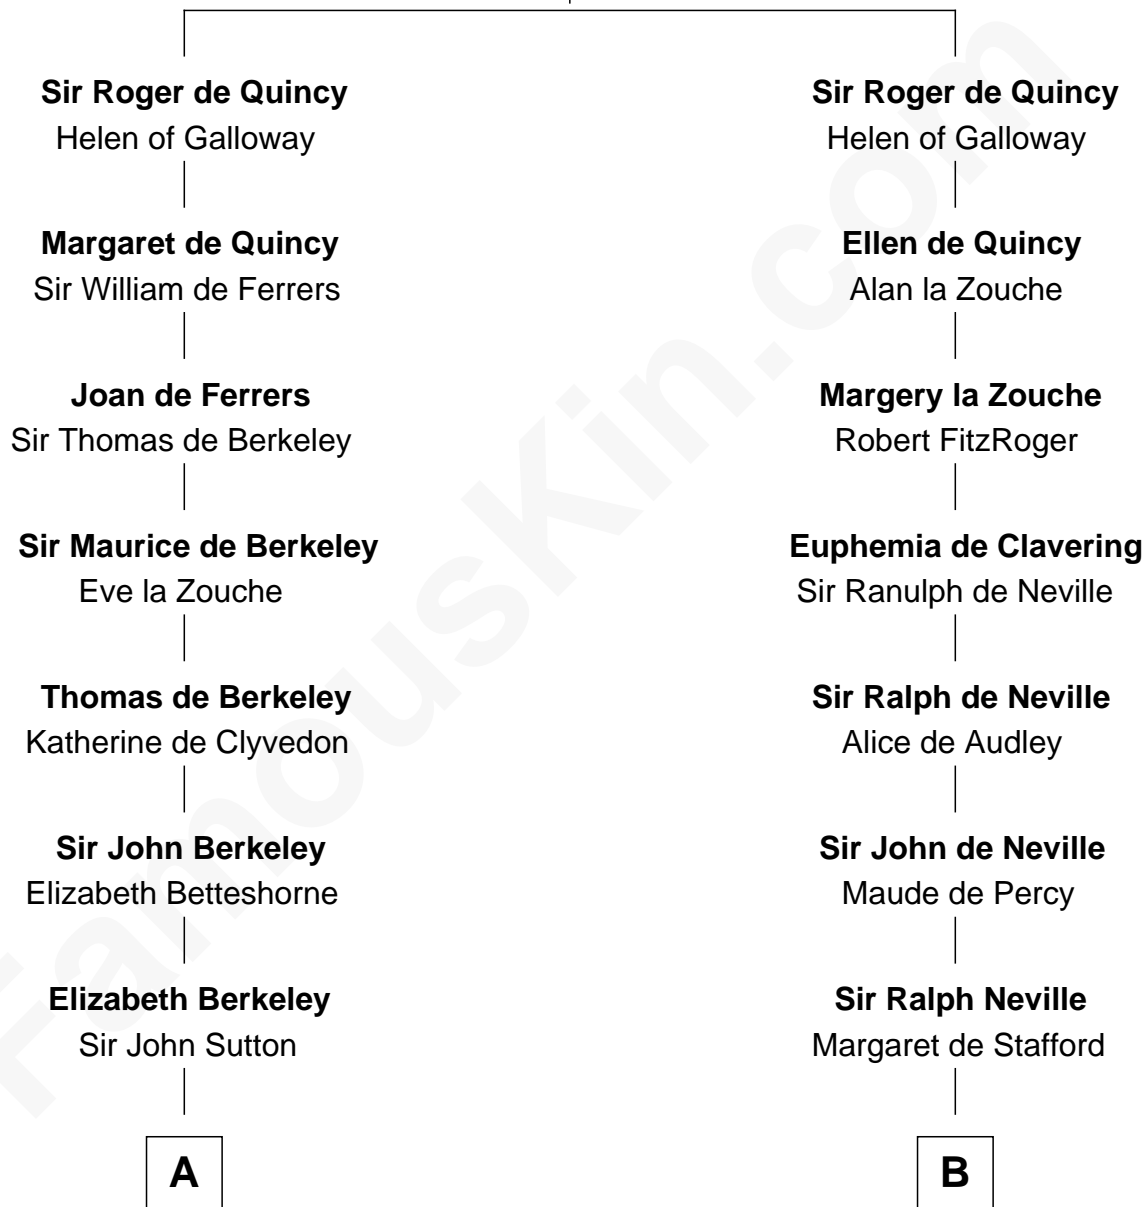

FamousKin.com

Relationship Chart of

Sir Winston Churchill

Prime Minister of the United Kingdom

18th cousin 3 times removed of

James Madison

4th U.S. President

Saher de Quincy
Margaret de Beaumont

C

Jane Paget
George Stewart

Jane Stewart
Sir George Spencer-Churchill

Sir John Winston Spencer-Churchill
Frances Anne Emily Vane

Randolph Henry Spencer-Churchill
Jeanette Jerome

Sir Winston Churchill
Prime Minister of the United Kingdom