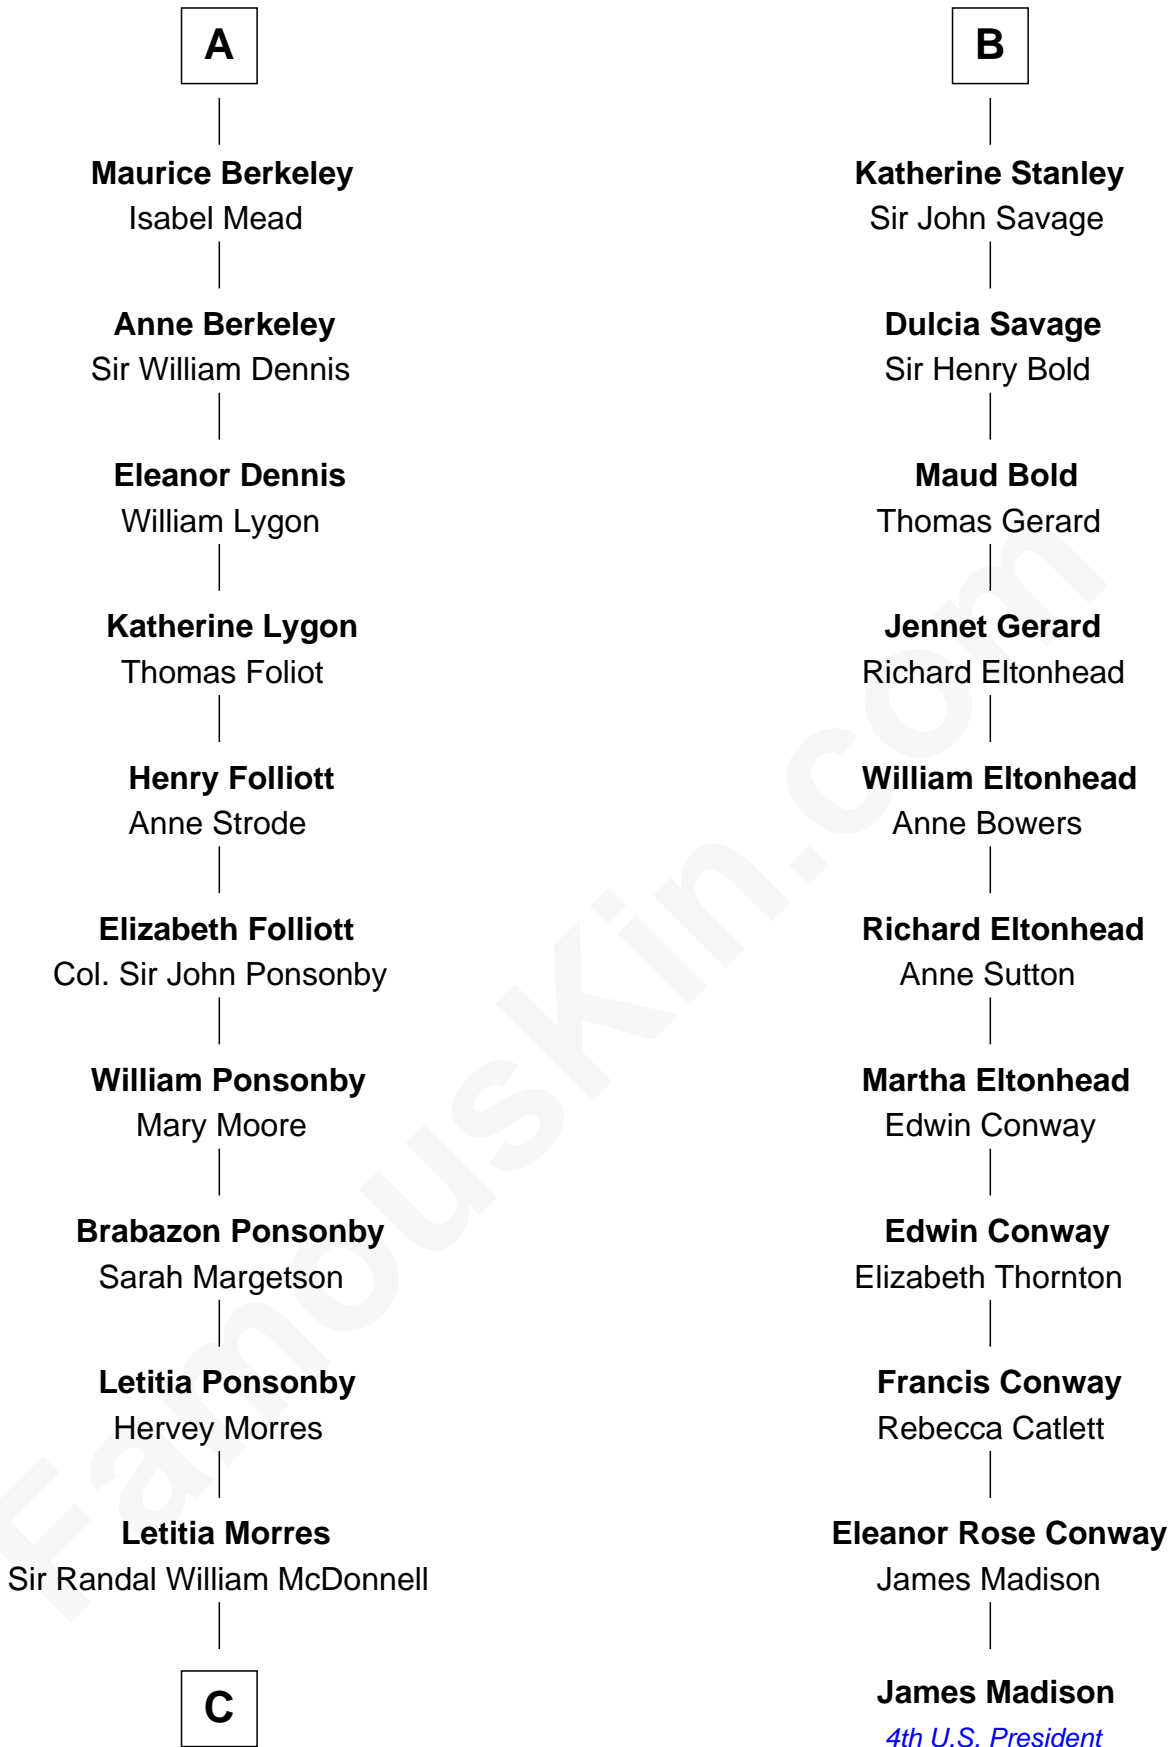

FamousKin.com

Relationship Chart of

Sir Winston Churchill

Prime Minister of the United Kingdom

17th cousin 4 times removed of

James Madison

4th U.S. President

Louis VIII, King of France

John de Mowbray

John de Mowbray

Elizabeth de Segrave

Sir Thomas Mowbray

Elizabeth Fitzalan

Isabel Mowbray

Sir James Berkeley

A

Sir Richard Fitzalan

Elizabeth de Bohun

Elizabeth Fitzalan

Sir Robert Goushill

Joan Goushill

Sir Thomas Stanley

B

C