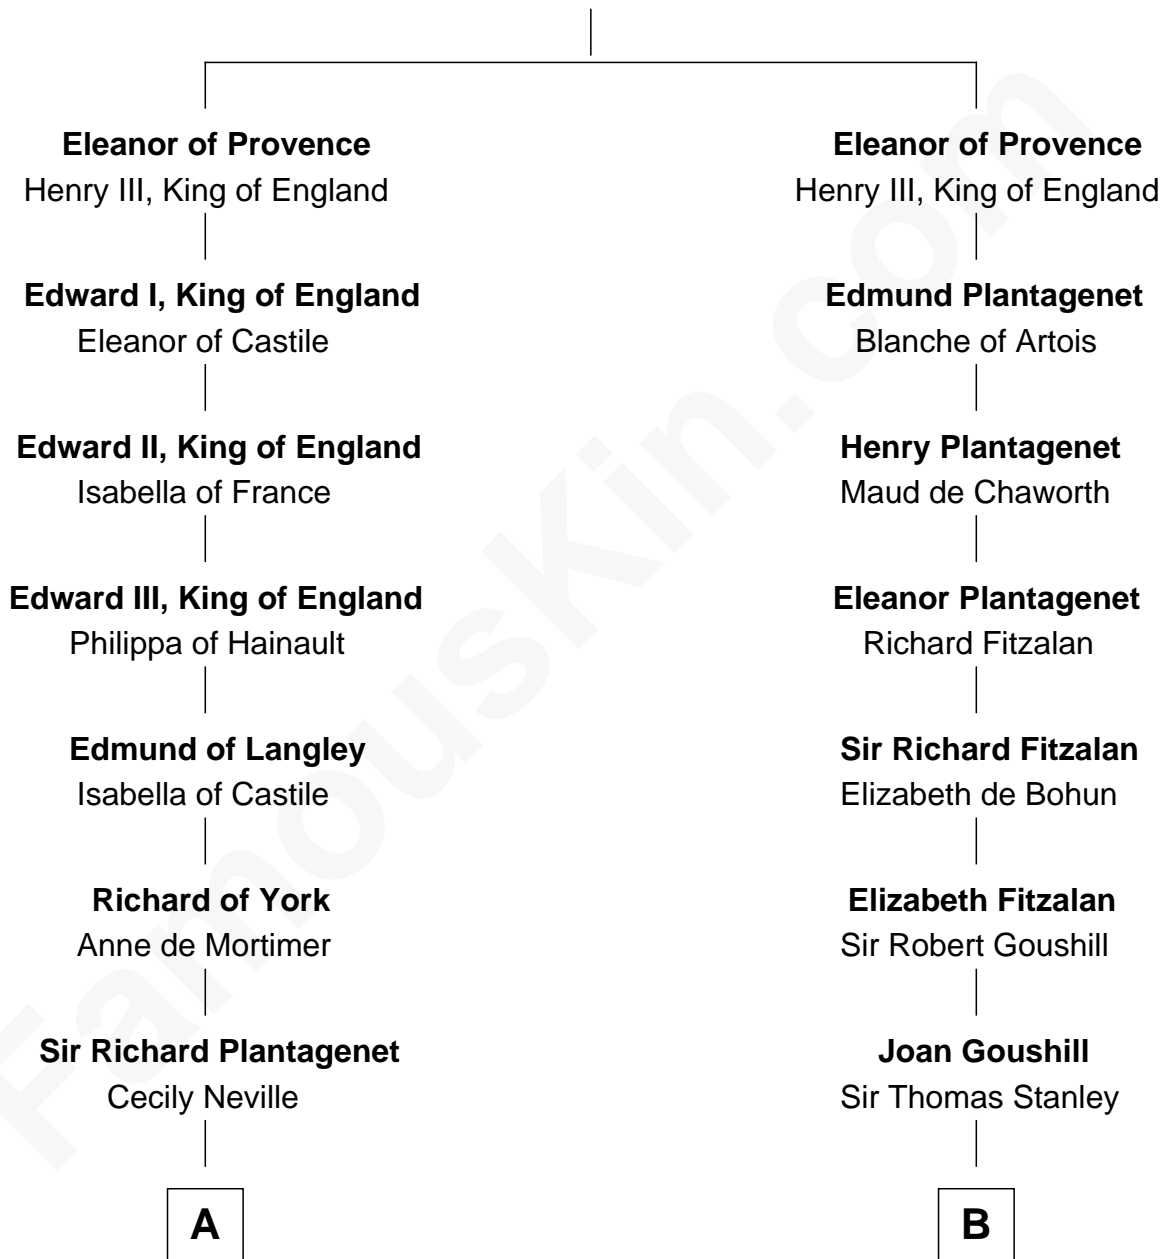

## Relationship Chart of Sir Winston Churchill

*Prime Minister of the United Kingdom*

17th cousin 4 times removed of

**James Madison**

*4th U.S. President*

**Ramon Berenguer IV of Provence**

Beatrice of Savoy

**C**

**Jane Paget**  
George Stewart

**Jane Stewart**  
Sir George Spencer-Churchill

**Sir John Winston Spencer-Churchill**  
Frances Anne Emily Vane

**Randolph Henry Spencer-Churchill**  
Jeanette Jerome