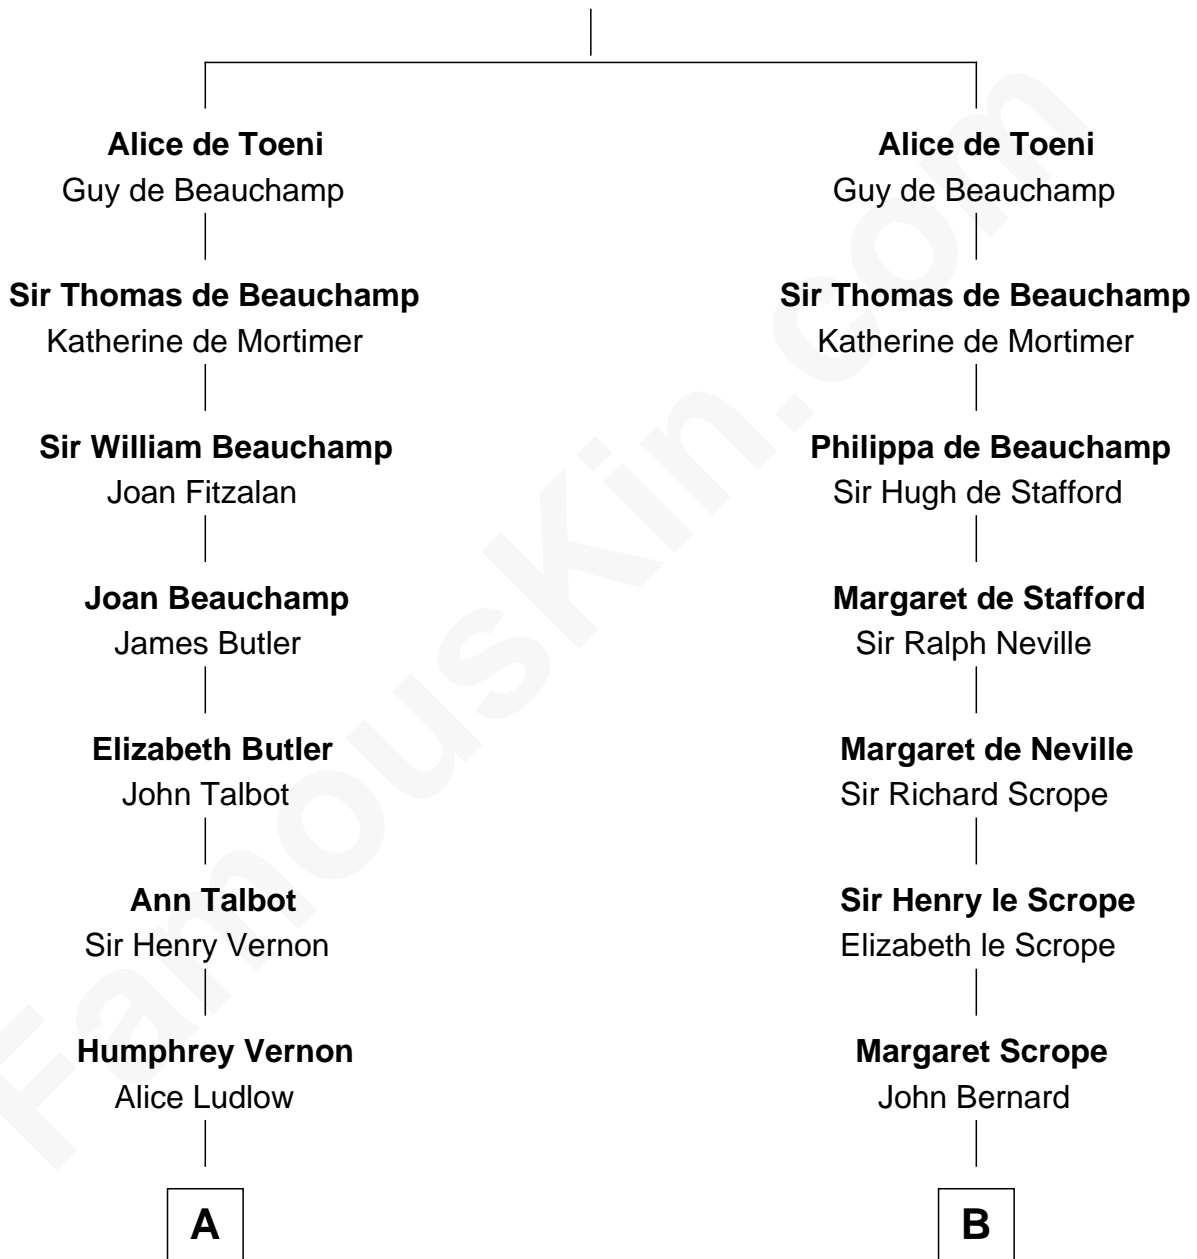

FamousKin.com

Relationship Chart of

Sir Winston Churchill

Prime Minister of the United Kingdom

15th cousin 4 times removed of

James Madison

4th U.S. President

Ralph VII de Toeni

Mary - - - - -

C

—
Sir John Winston Spencer-Churchill

Frances Anne Emily Vane

—
Randolph Henry Spencer-Churchill

Jeanette Jerome

—
Sir Winston Churchill

Prime Minister of the United Kingdom

FamousKin.com