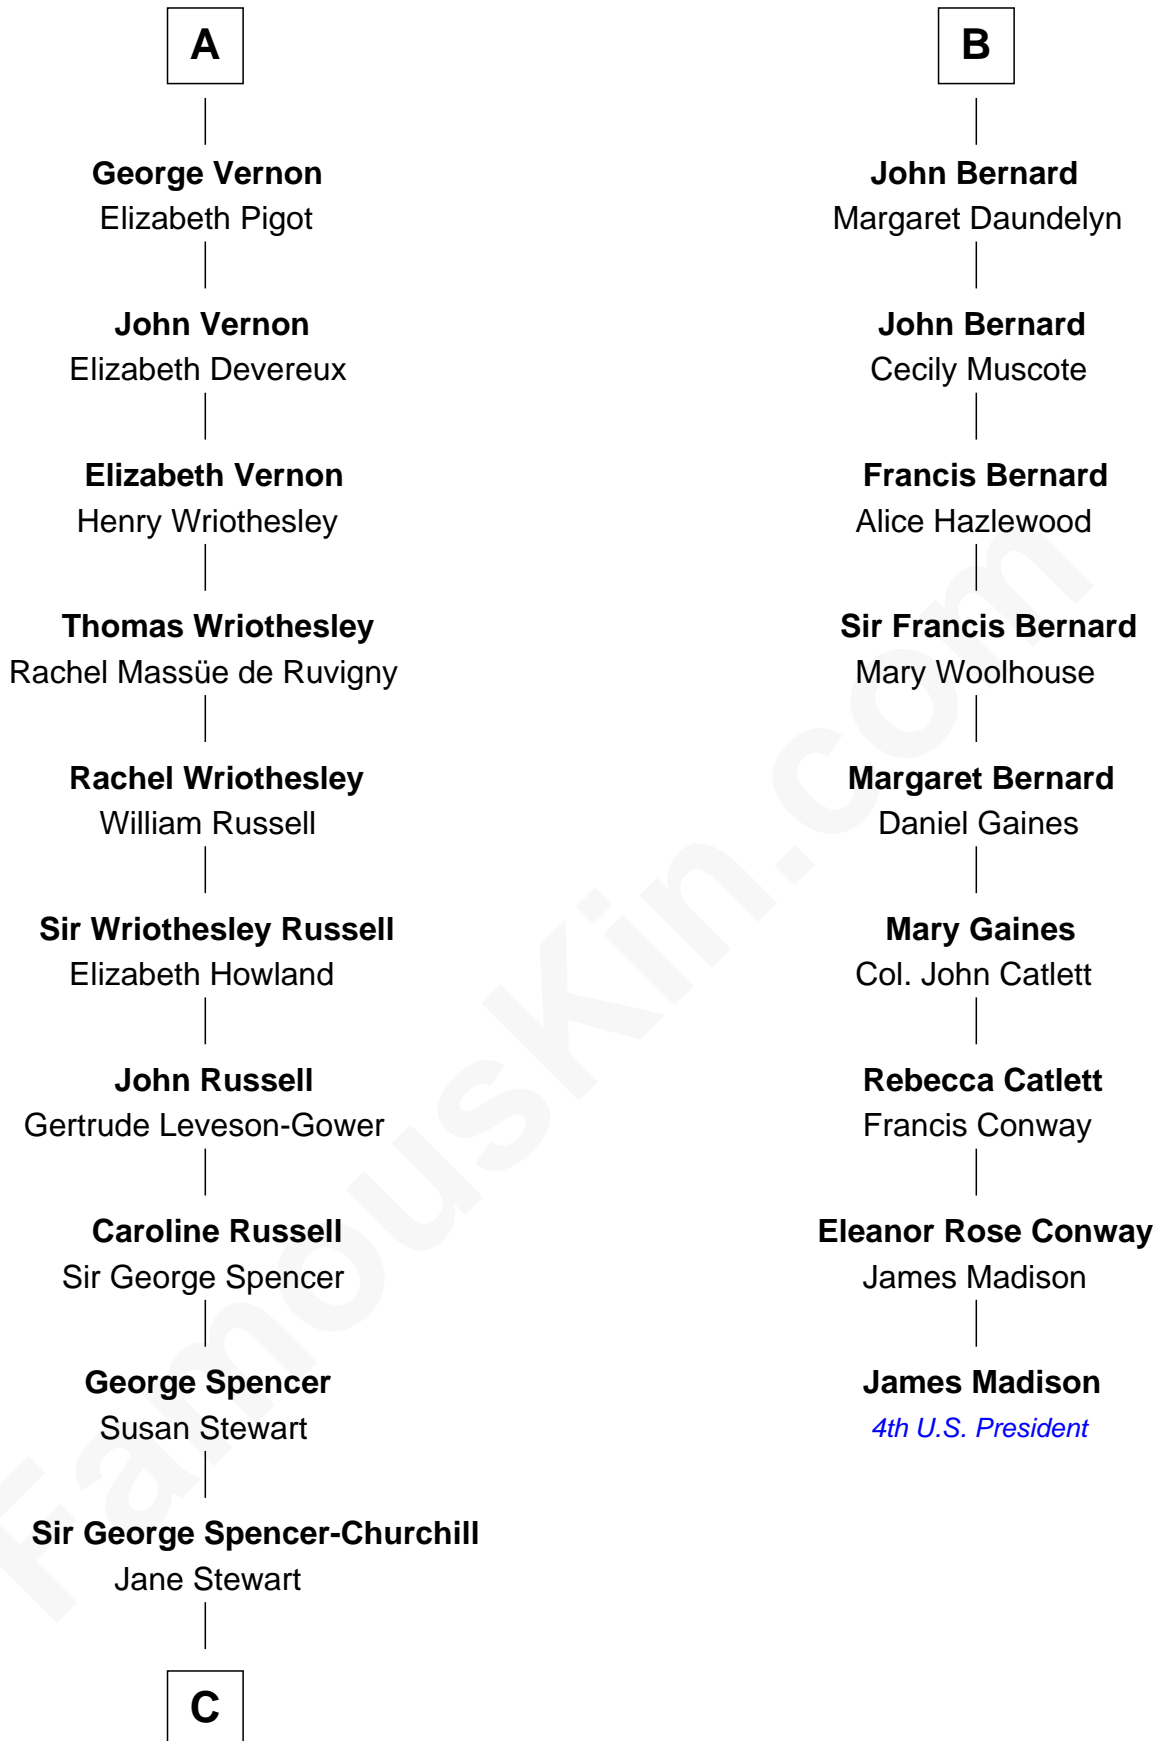

FamousKin.com

Relationship Chart of

Sir Winston Churchill

Prime Minister of the United Kingdom

15th cousin 4 times removed of

James Madison

4th U.S. President

Ralph VII de Toeni

Mary - - - - -

C

—
Sir John Winston Spencer-Churchill

Frances Anne Emily Vane

—
Randolph Henry Spencer-Churchill

Jeanette Jerome

—
Sir Winston Churchill

Prime Minister of the United Kingdom