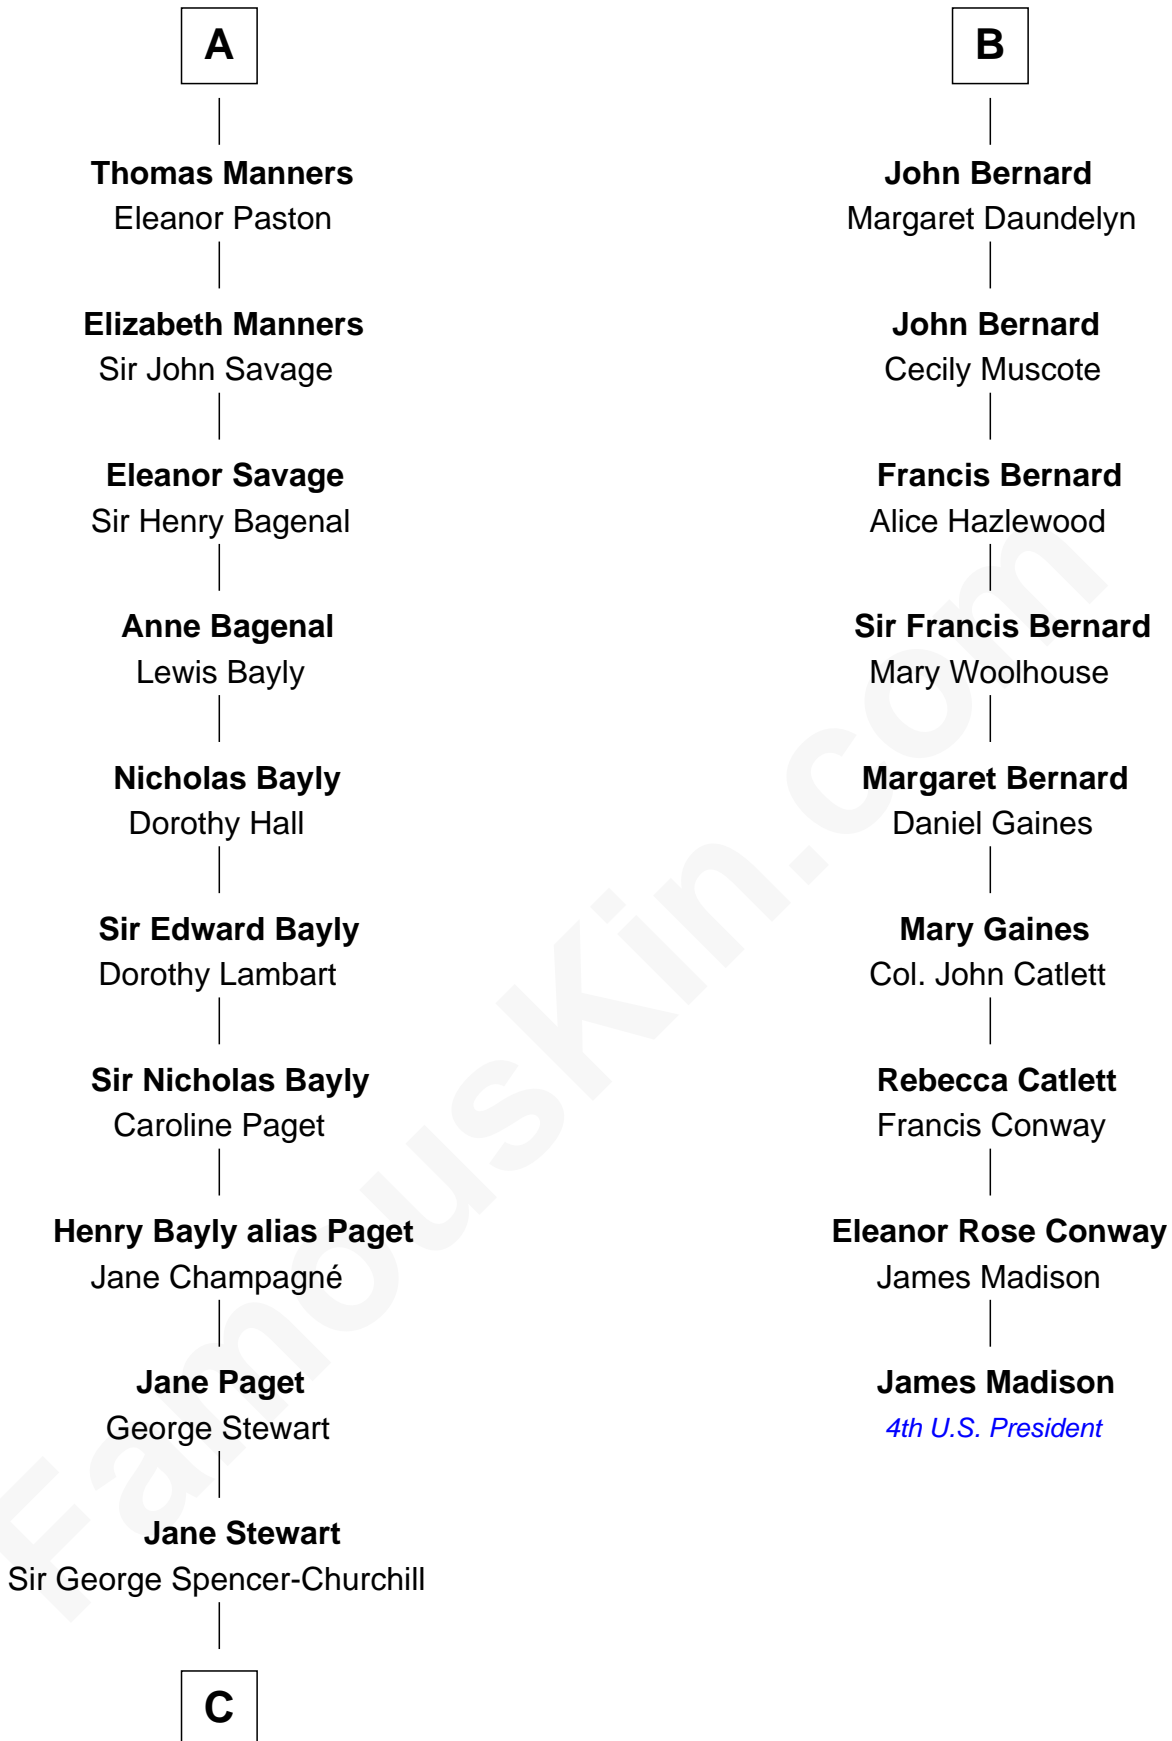

FamousKin.com

Relationship Chart of

Sir Winston Churchill

Prime Minister of the United Kingdom

15th cousin 4 times removed of

James Madison

4th U.S. President

Robert FitzRoger

Joan Beaufort

Cecily Neville

Sir Richard Plantagenet

Anne of York

Sir Thomas St. Leger

Anne St. Leger

Sir George Manners

A

Margaret de Neville

Sir Richard Scrope

Sir Henry le Scrope

Elizabeth le Scrope

Margaret Scrope

John Bernard

B

C

—
Sir John Winston Spencer-Churchill

Frances Anne Emily Vane

—
Randolph Henry Spencer-Churchill

Jeanette Jerome

—
Sir Winston Churchill

Prime Minister of the United Kingdom

FamousKin.com