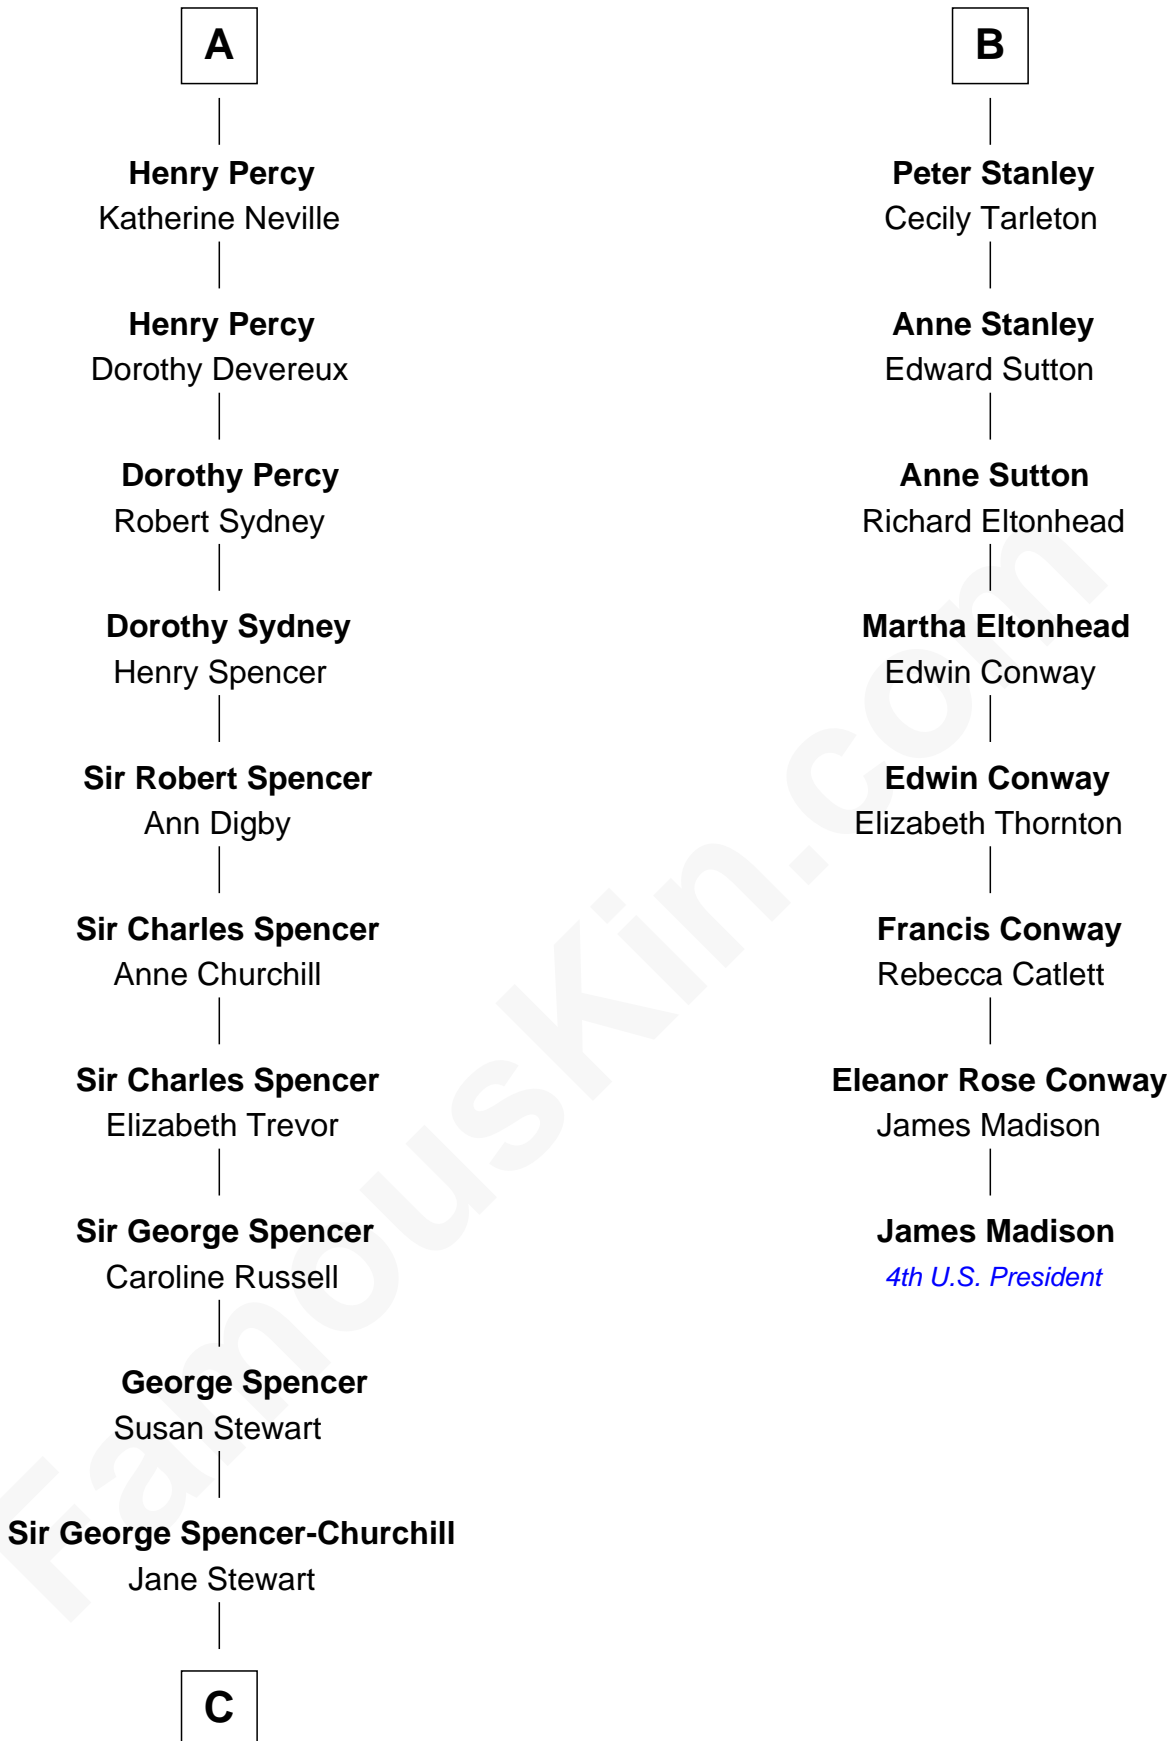

## Relationship Chart of

### Sir Winston Churchill

*Prime Minister of the United Kingdom*

14th cousin 5 times removed of

**James Madison**

*4th U.S. President*

**Sir Robert de Holland**

Maude la Zouche

C

—  
**Sir John Winston Spencer-Churchill**

Frances Anne Emily Vane

—  
**Randolph Henry Spencer-Churchill**

Jeanette Jerome

—  
**Sir Winston Churchill**

*Prime Minister of the United Kingdom*

FamousKin.com