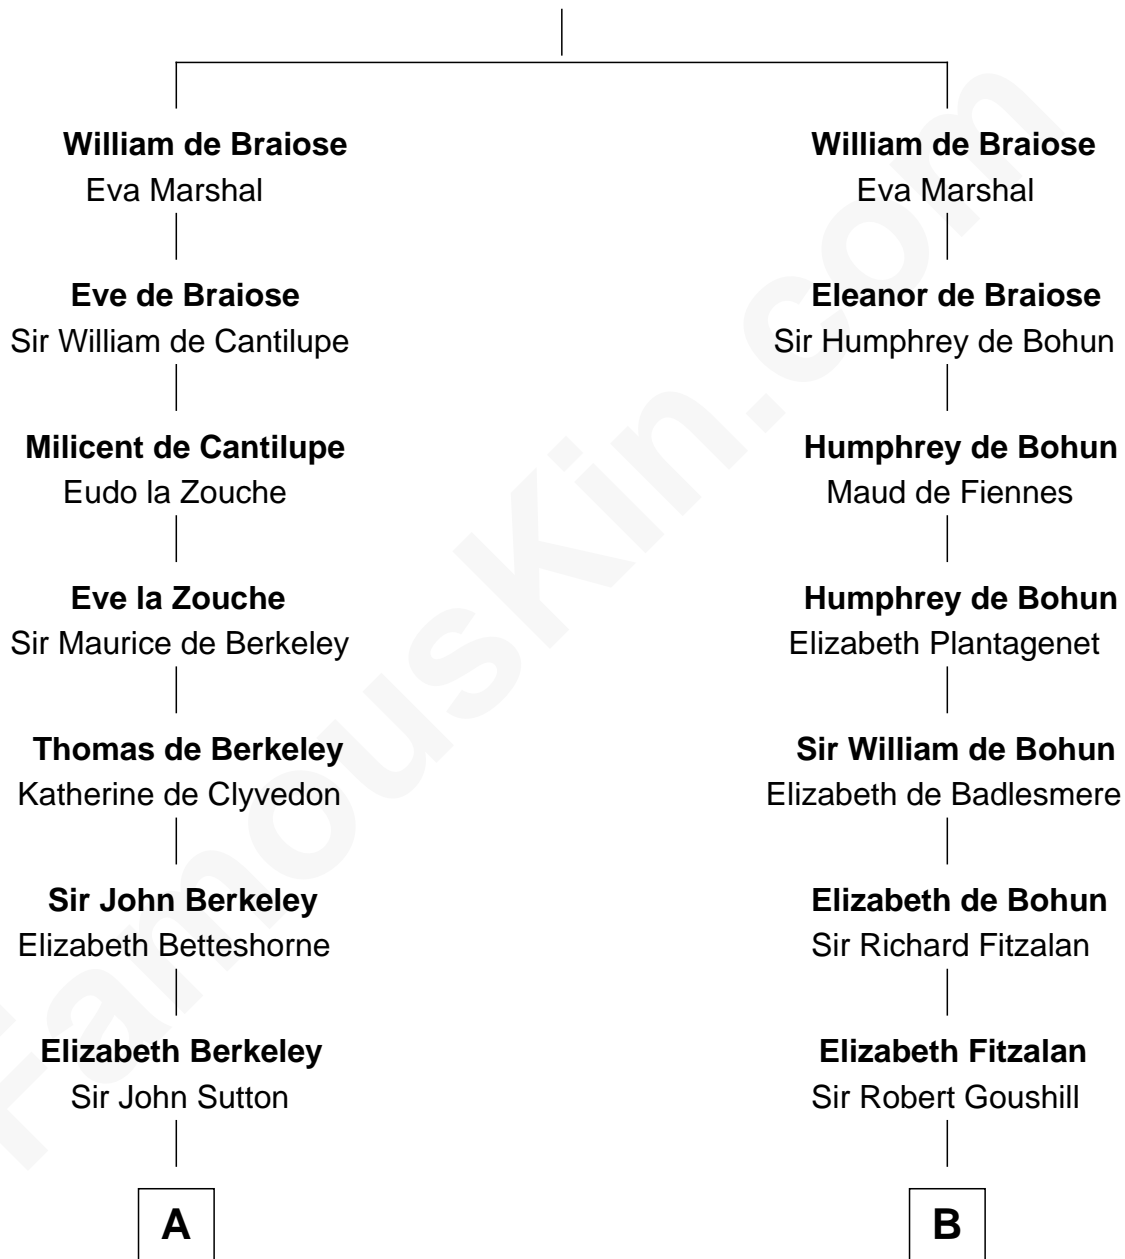

FamousKin.com

Relationship Chart of

Sir Winston Churchill

Prime Minister of the United Kingdom

18th cousin 3 times removed of

James Madison

4th U.S. President

Reginald de Braiose

C

Jane Paget
George Stewart

Jane Stewart
Sir George Spencer-Churchill

Sir John Winston Spencer-Churchill
Frances Anne Emily Vane

Randolph Henry Spencer-Churchill
Jeanette Jerome

Sir Winston Churchill
Prime Minister of the United Kingdom

D

Eleanor Rose Conway
James Madison

James Madison
4th U.S. President

FamousKin.com