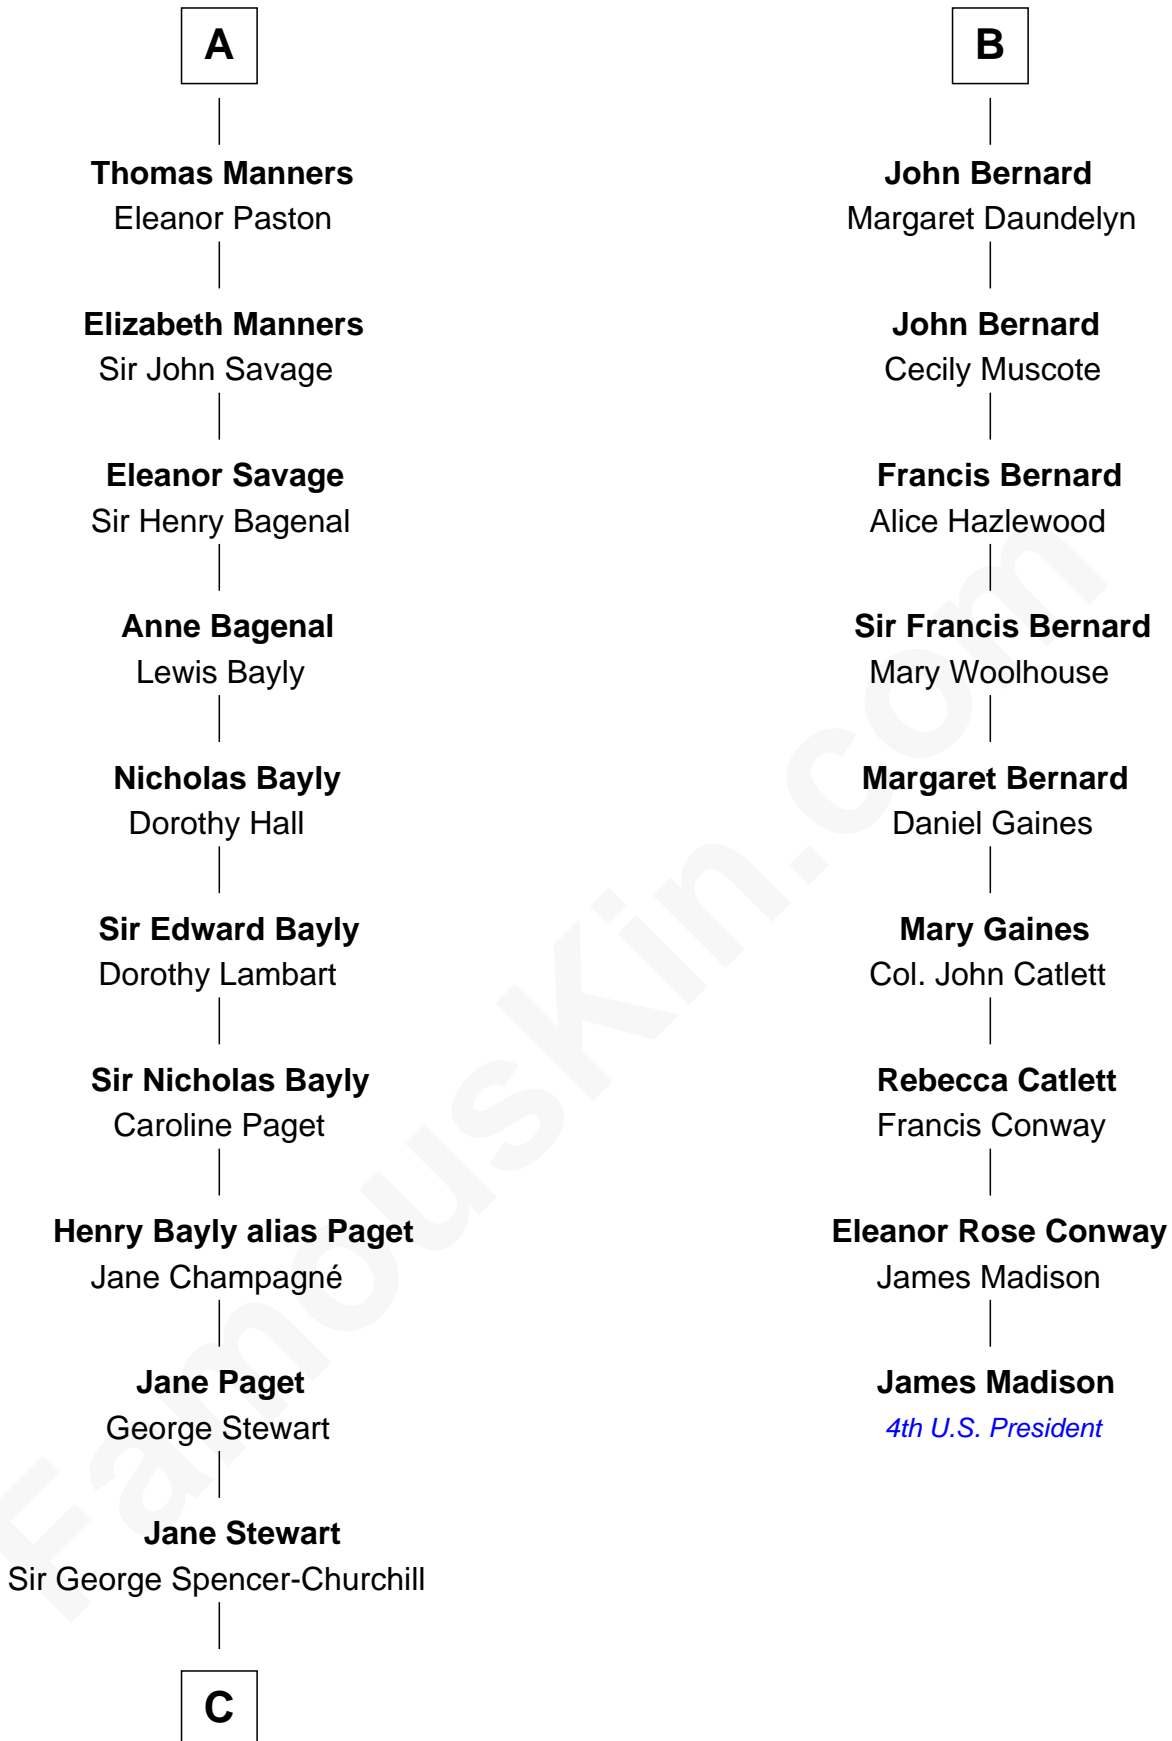

FamousKin.com

Relationship Chart of

Sir Winston Churchill

Prime Minister of the United Kingdom

15th cousin 4 times removed of

James Madison

4th U.S. President

Sir James de Audley

Ela Longespee

C

—
Sir John Winston Spencer-Churchill

Frances Anne Emily Vane

—
Randolph Henry Spencer-Churchill

Jeanette Jerome

—
Sir Winston Churchill

Prime Minister of the United Kingdom