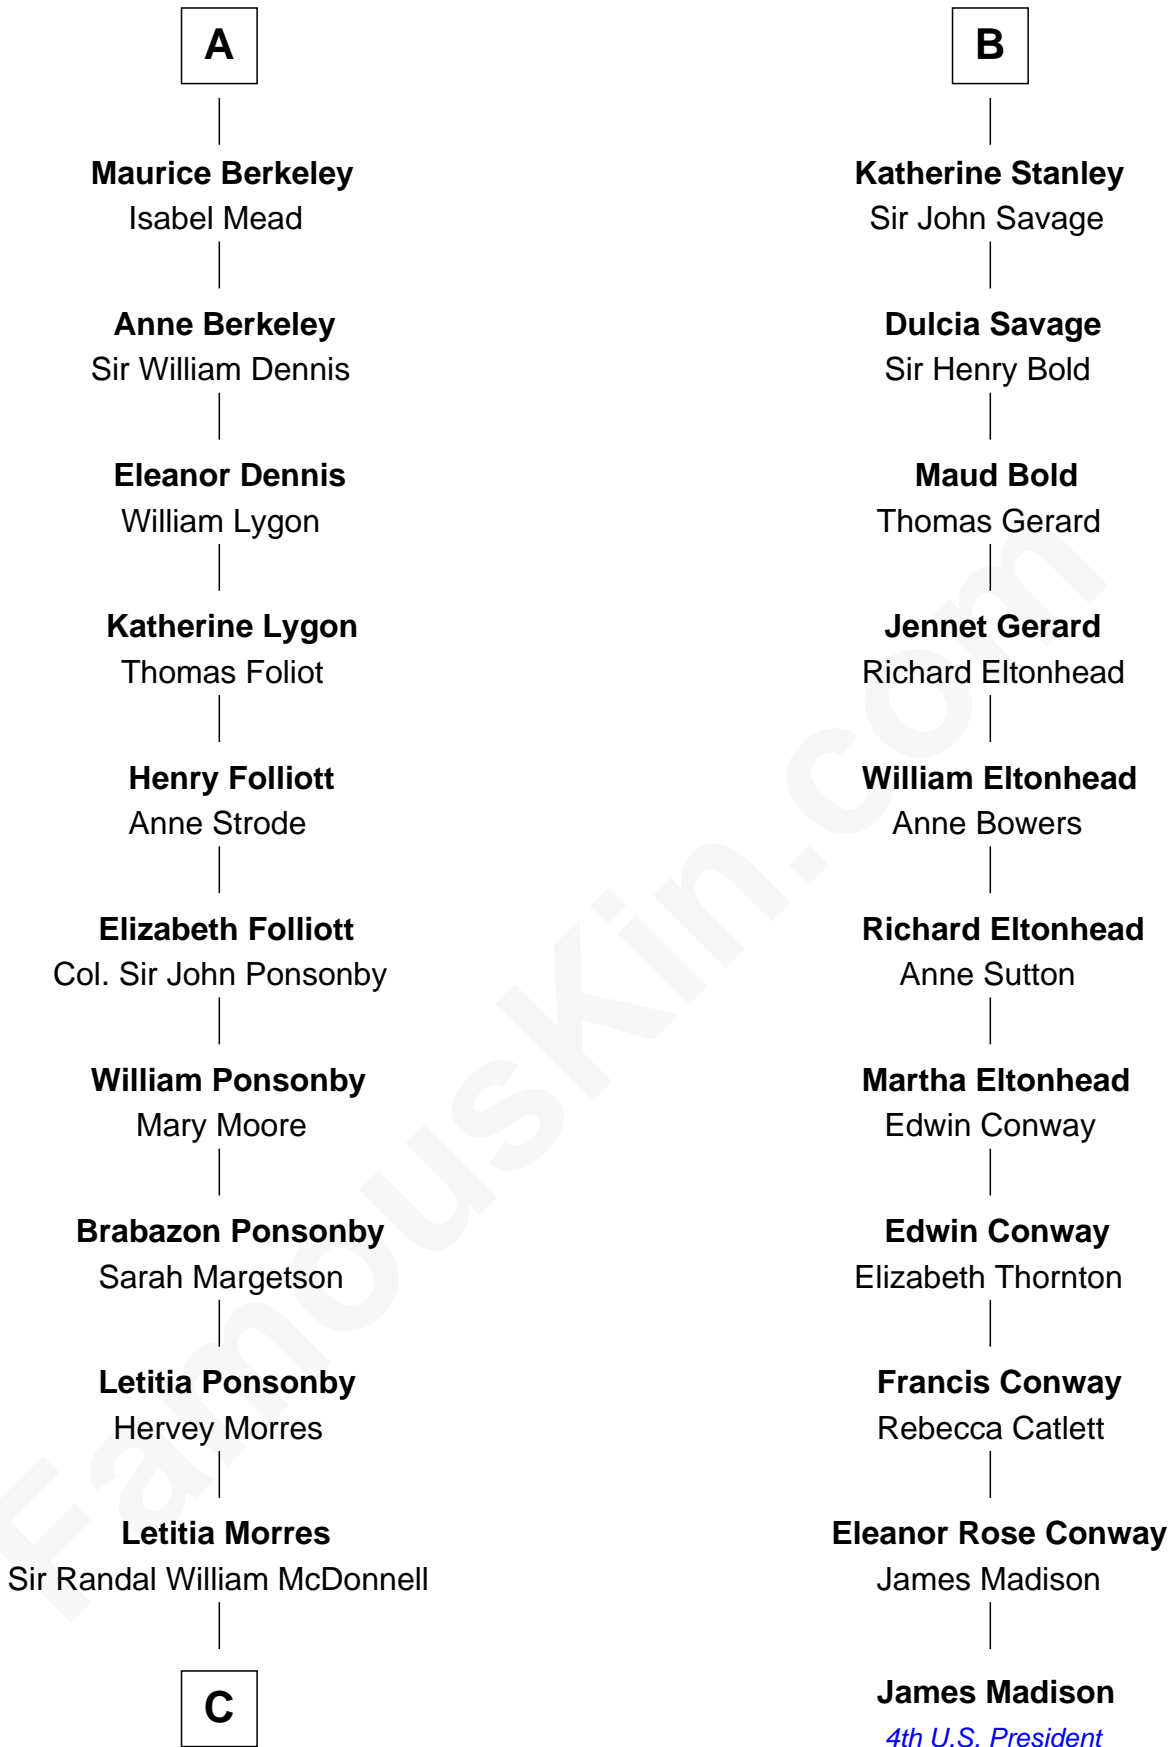

FamousKin.com

Relationship Chart of

Sir Winston Churchill

Prime Minister of the United Kingdom

17th cousin 4 times removed of

James Madison

4th U.S. President

Sir Roger de Mortimer

Maud de Brewes

C

—
Anne Catherine McDonnell

Sir Henry Vane

—
Frances Anne Emily Vane-Tempest

Sir Charles William Stewart

—
Frances Anne Emily Vane

Sir John Winston Spencer-Churchill

—
Randolph Henry Spencer-Churchill

Jeanette Jerome

—
Sir Winston Churchill

Prime Minister of the United Kingdom

FamousKin.com