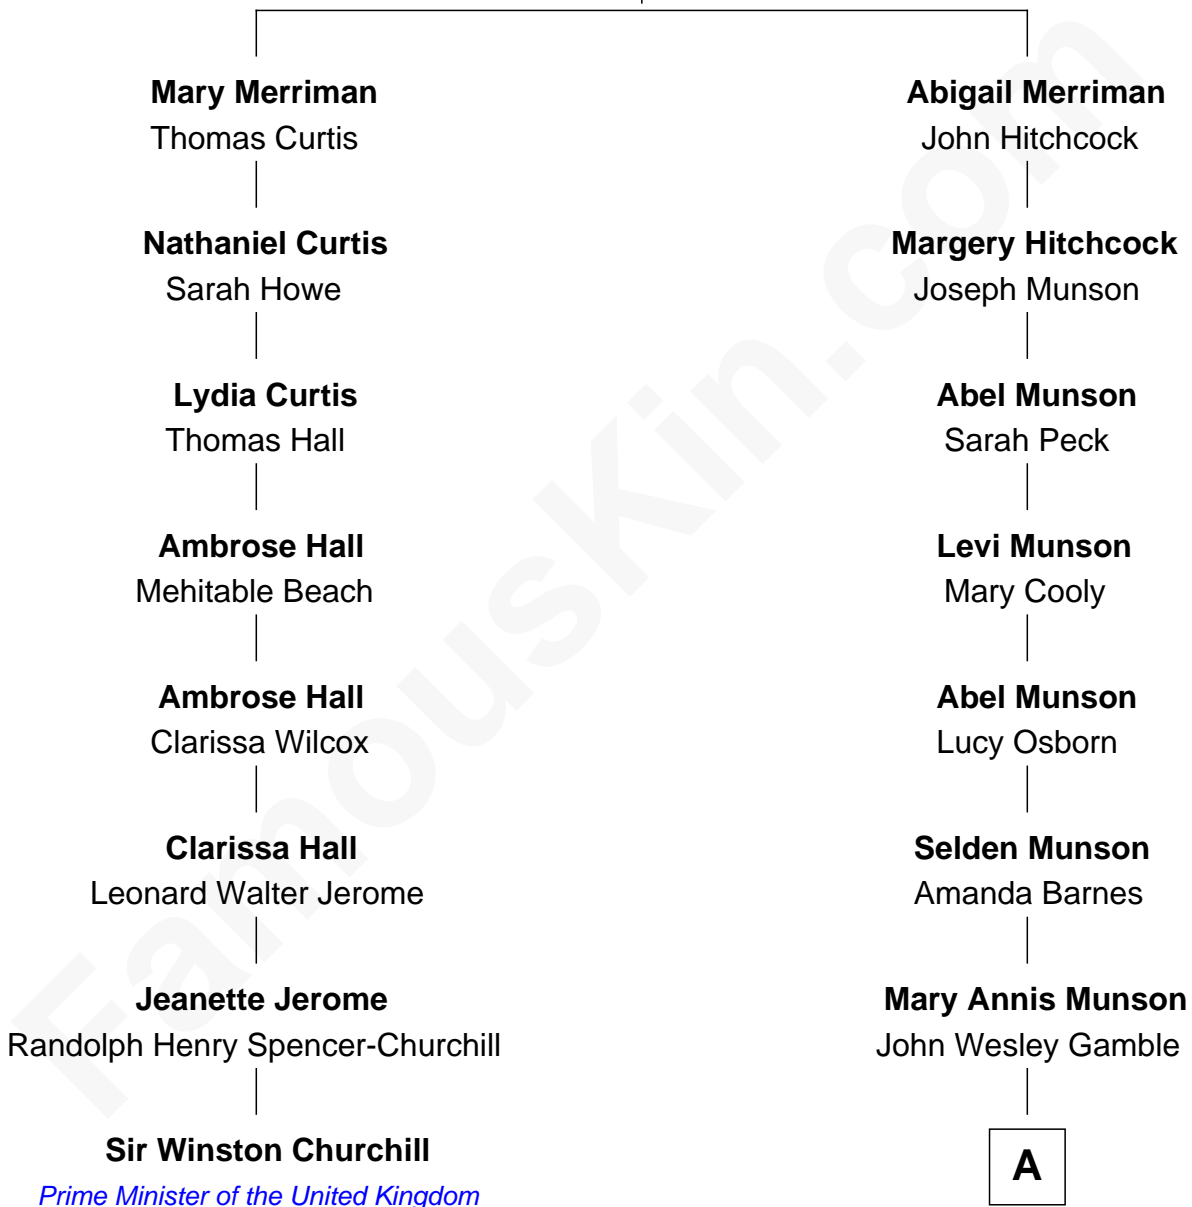

### Sir Winston Churchill

*Prime Minister of the United Kingdom*

7th cousin 3 times removed of

**Viggo Mortensen**  
*Movie Actor*

**Nathaniel Merriman**

Joan - - - - -

A

**John Munson Gamble**  
Blanche Ethelwyn Chapman

**Mary Annis Gamble**  
Dr. Walter Sidney Atkinson

**Grace Gamble Atkinson**  
Viggo Peter Mortensen

**Viggo Mortensen**  
*Movie Actor*