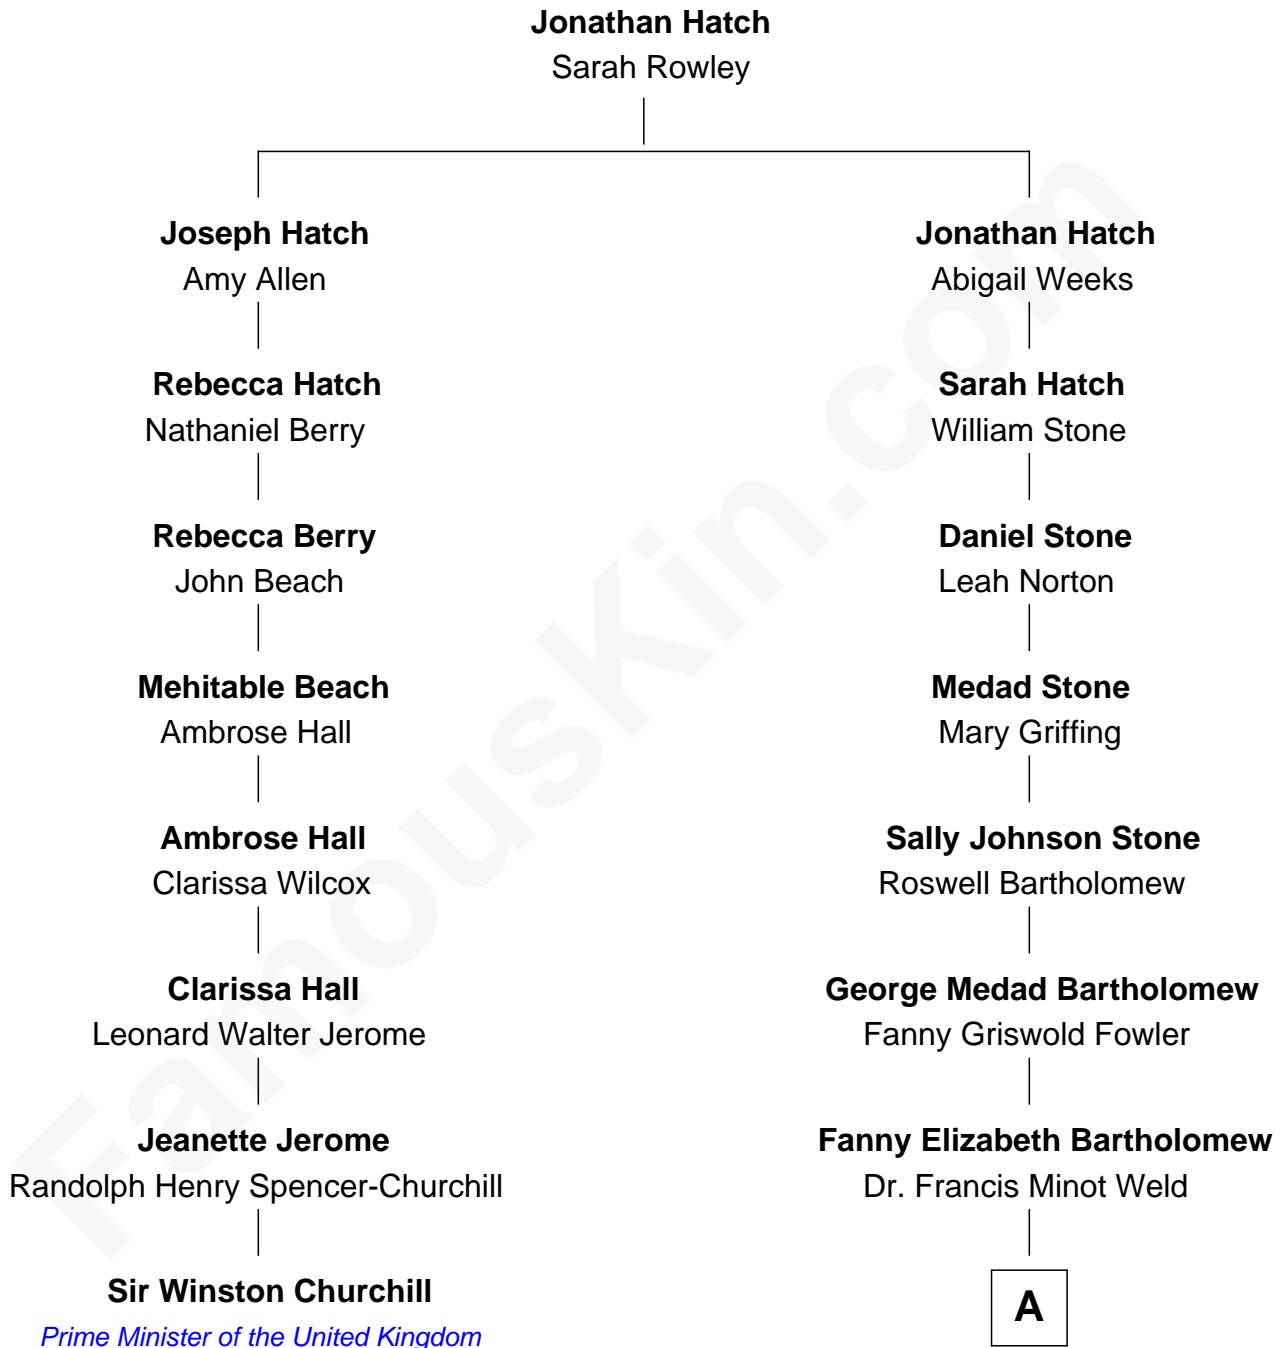

## Relationship Chart of

### Sir Winston Churchill

*Prime Minister of the United Kingdom*

7th cousin 2 times removed of

**Bill Weld**

*68th Governor of Massachusetts*

A

Francis Minot Weld

Margaret Low White