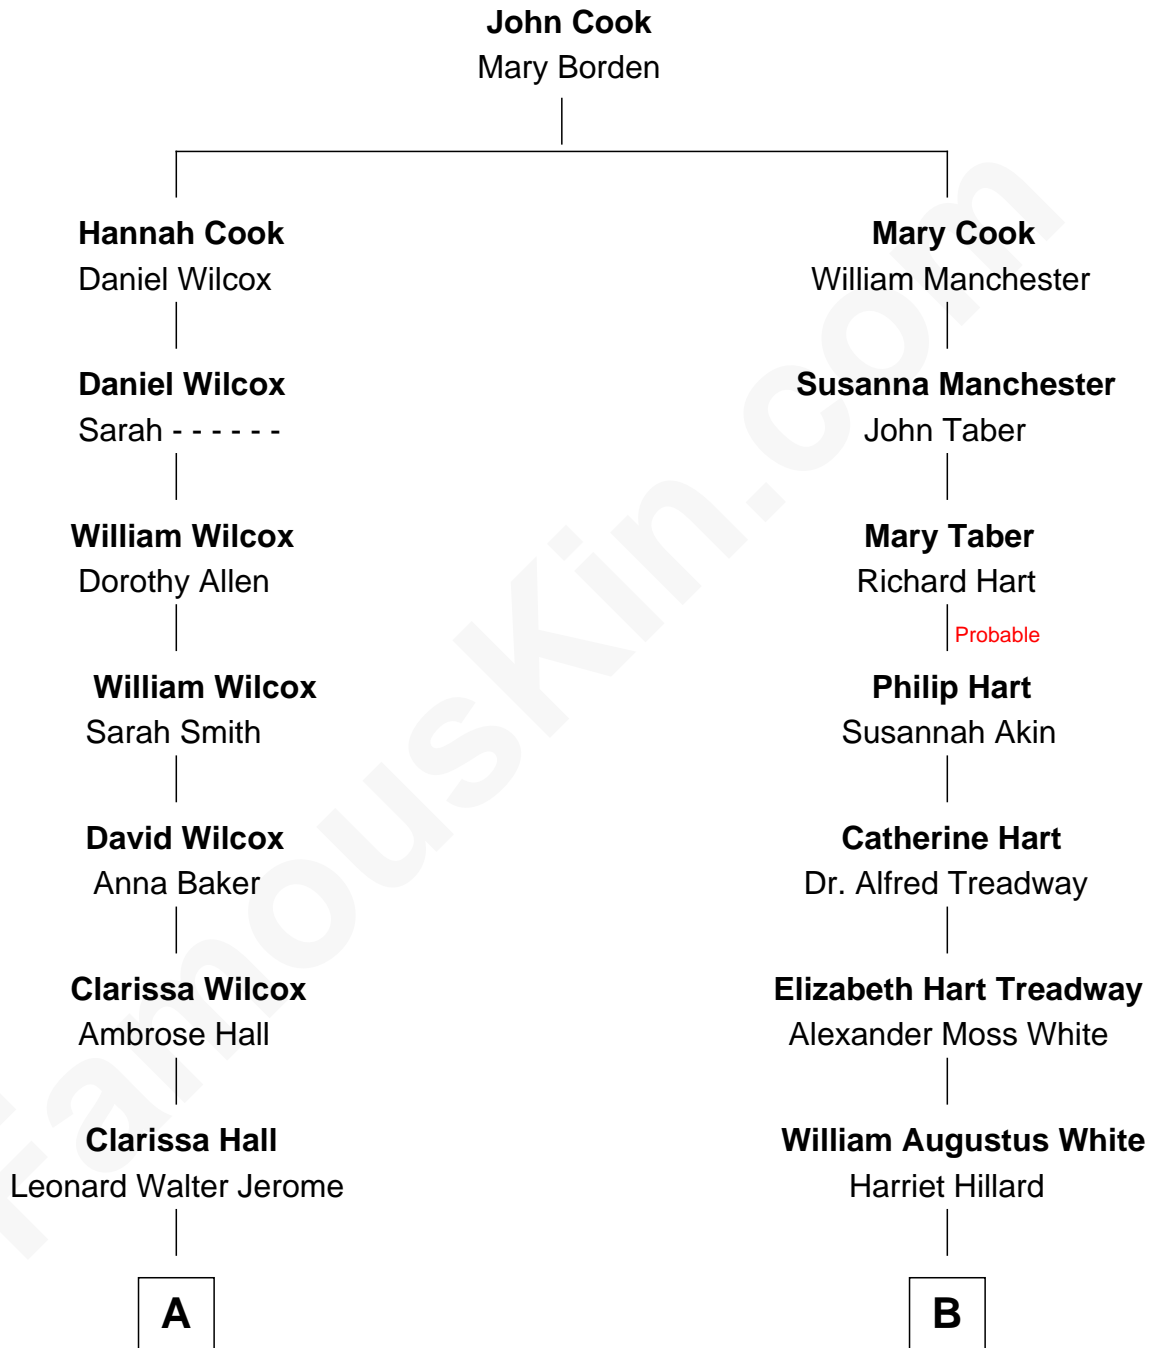

FamousKin.com

Relationship Chart of

Sir Winston Churchill

Prime Minister of the United Kingdom

8th cousin 1 time removed of

Bill Weld

68th Governor of Massachusetts

A

Jeanette Jerome
Randolph Henry Spencer-Churchill

Sir Winston Churchill
Prime Minister of the United Kingdom

B

Margaret Low White
Francis Minot Weld

David Weld
Mary Blake Nichols

Bill Weld
68th Governor of Massachusetts