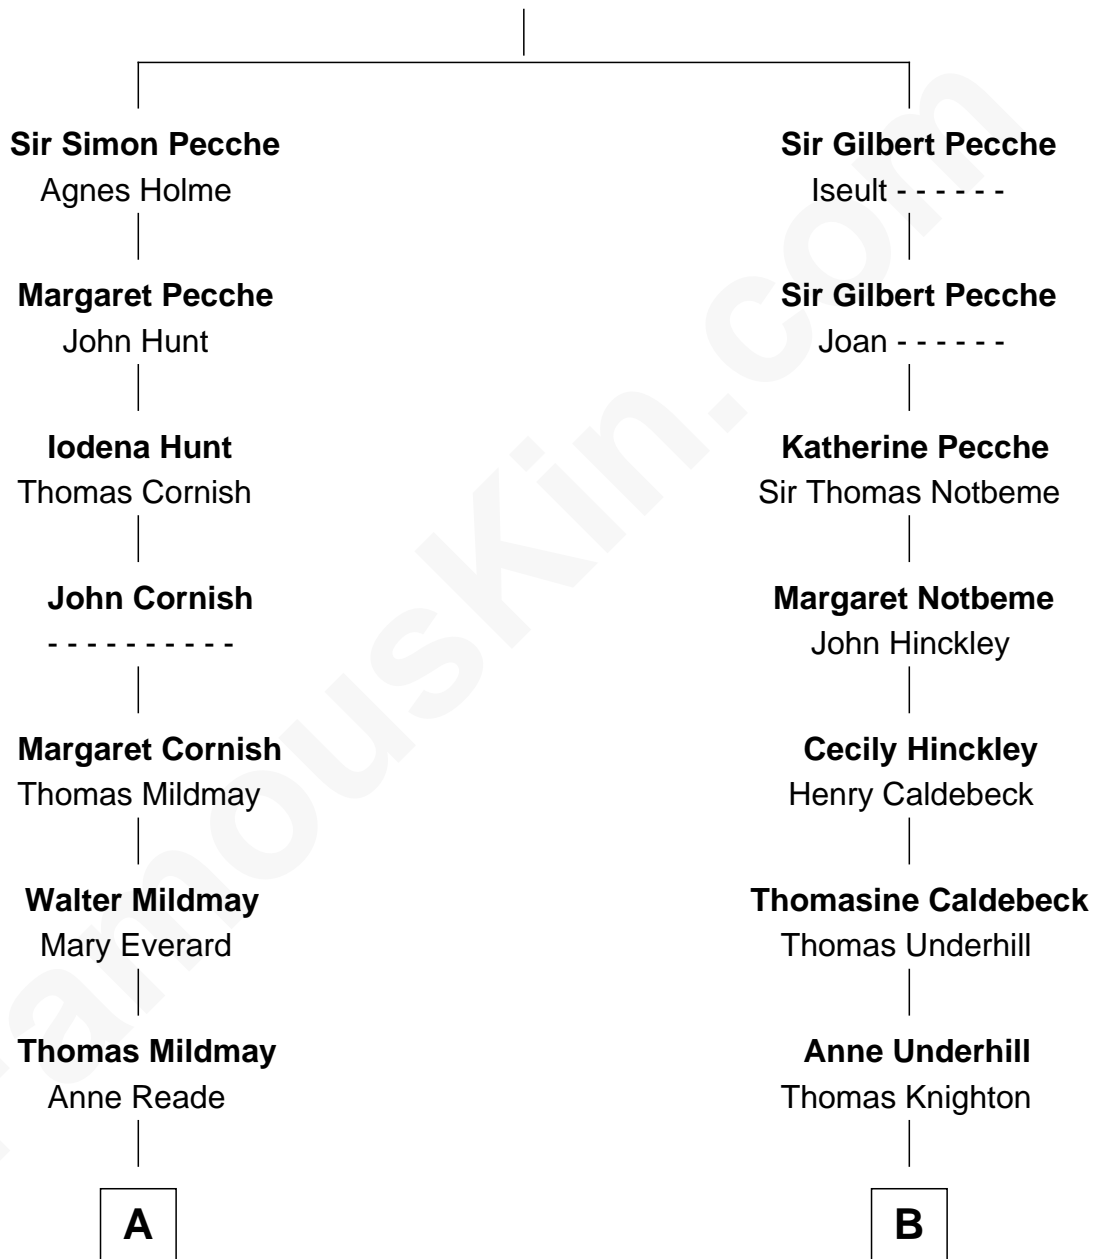

FamousKin.com

Relationship Chart of

Sir Winston Churchill

Prime Minister of the United Kingdom

20th cousin 1 time removed of

Bill Weld

68th Governor of Massachusetts

Sir Gilbert Pecche

Joan de Creye

C

Sir George Spencer-Churchill

Jane Stewart

Sir John Winston Spencer-Churchill

Frances Anne Emily Vane

Randolph Henry Spencer-Churchill

Jeanette Jerome

Sir Winston Churchill

Prime Minister of the United Kingdom

D

Susan Farley Treadwell

George Nichols

John White Treadwell Nichols

Mary Blake Slocum

John Treadwell Nichols