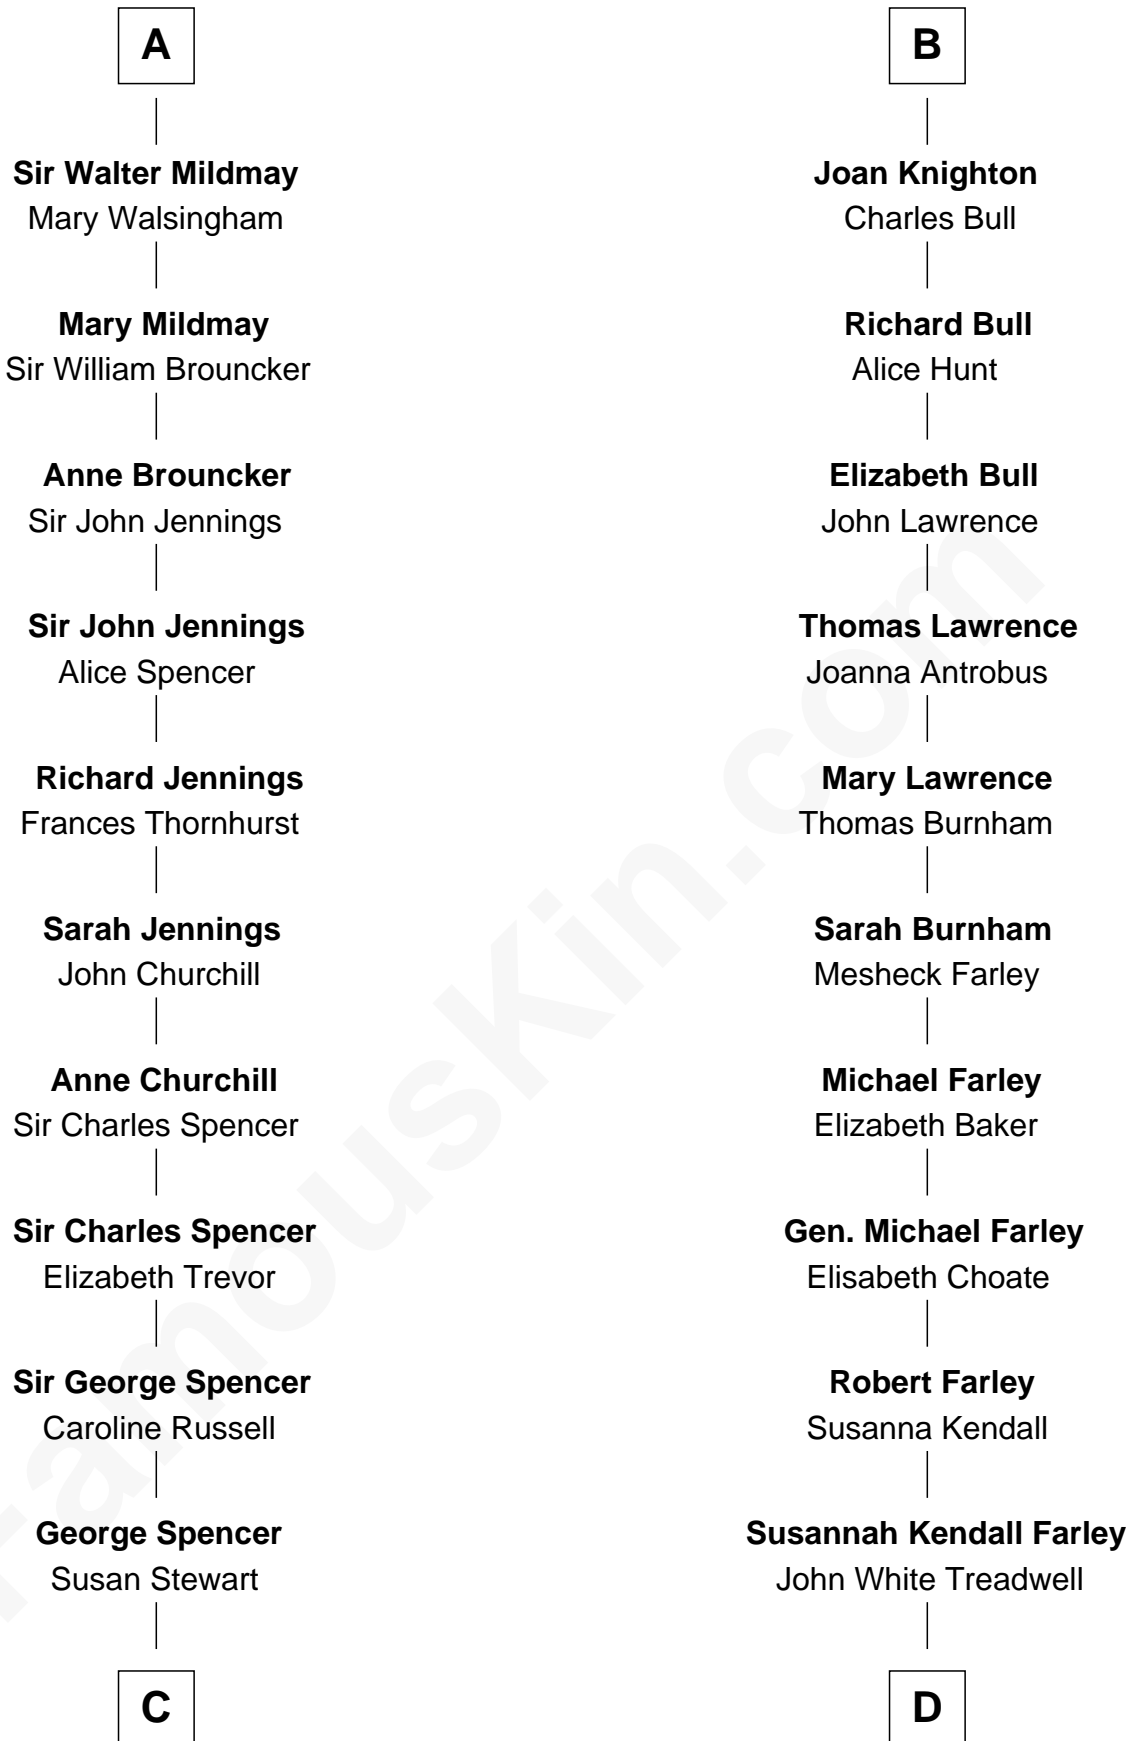

FamousKin.com

Relationship Chart of

Sir Winston Churchill

Prime Minister of the United Kingdom

20th cousin 1 time removed of

Bill Weld

68th Governor of Massachusetts

Sir Gilbert Pecche

Joan de Creye

C

Sir George Spencer-Churchill

Jane Stewart

Sir John Winston Spencer-Churchill

Frances Anne Emily Vane

Randolph Henry Spencer-Churchill

Jeanette Jerome

Sir Winston Churchill

Prime Minister of the United Kingdom

D

Susan Farley Treadwell

George Nichols

John White Treadwell Nichols

Mary Blake Slocum

John Treadwell Nichols