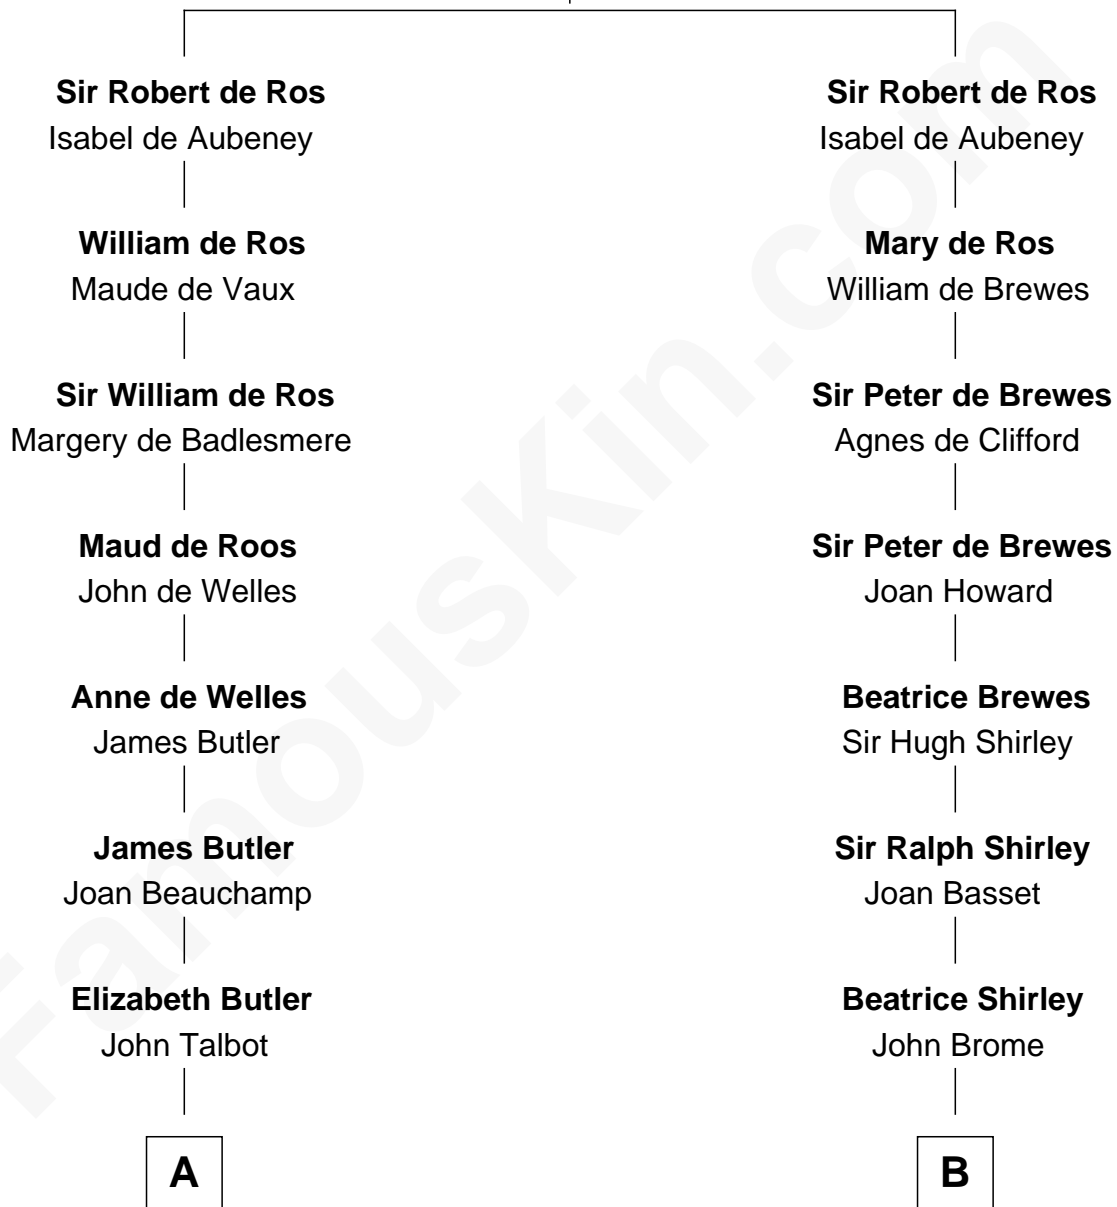

## Relationship Chart of

### Sir Winston Churchill

*Prime Minister of the United Kingdom*

21st cousin of

**Bill Weld**

*68th Governor of Massachusetts*

**Sir William de Ros**

Lucy FitzPiers

**C**

**George Spencer**  
Susan Stewart

**Sir George Spencer-Churchill**  
Jane Stewart

**Sir John Winston Spencer-Churchill**  
Frances Anne Emily Vane

**Randolph Henry Spencer-Churchill**  
Jeanette Jerome

**Sir Winston Churchill**  
*Prime Minister of the United Kingdom*

**D**

**Thomas Swan Weld**  
Sarah Sumner

**Dr. Francis Minot Weld**  
Fanny Elizabeth Bartholomew

**Francis Minot Weld**  
Margaret Low White

**David Weld**  
Mary Blake Nichols

**Bill Weld**  
*68th Governor of Massachusetts*