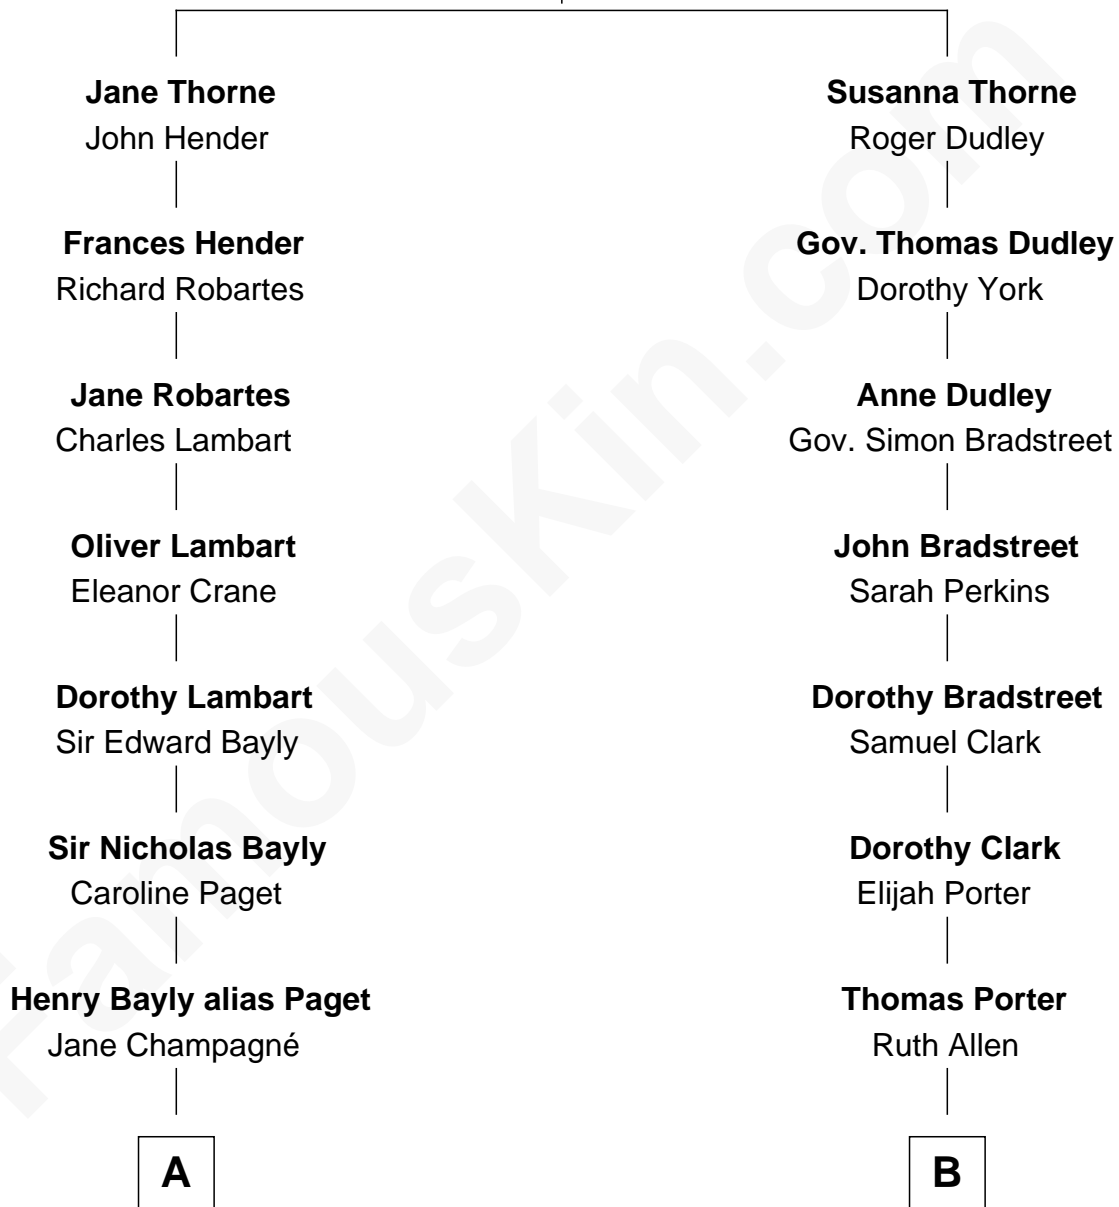

FamousKin.com

Relationship Chart of

Sir Winston Churchill

Prime Minister of the United Kingdom

11th cousin 1 time removed of

Bill Weld

68th Governor of Massachusetts

Thomas Thorne

Mary Purefoy

A

Jane Paget
George Stewart

Jane Stewart
Sir George Spencer-Churchill

Sir John Winston Spencer-Churchill
Frances Anne Emily Vane

Randolph Henry Spencer-Churchill
Jeanette Jerome

Sir Winston Churchill
Prime Minister of the United Kingdom

B

Mary Porter
Seth Low

Harriet Low
John Babcock Hillard

Harriet Hillard
William Augustus White

Margaret Low White
Francis Minot Weld

David Weld
Mary Blake Nichols

Bill Weld
68th Governor of Massachusetts