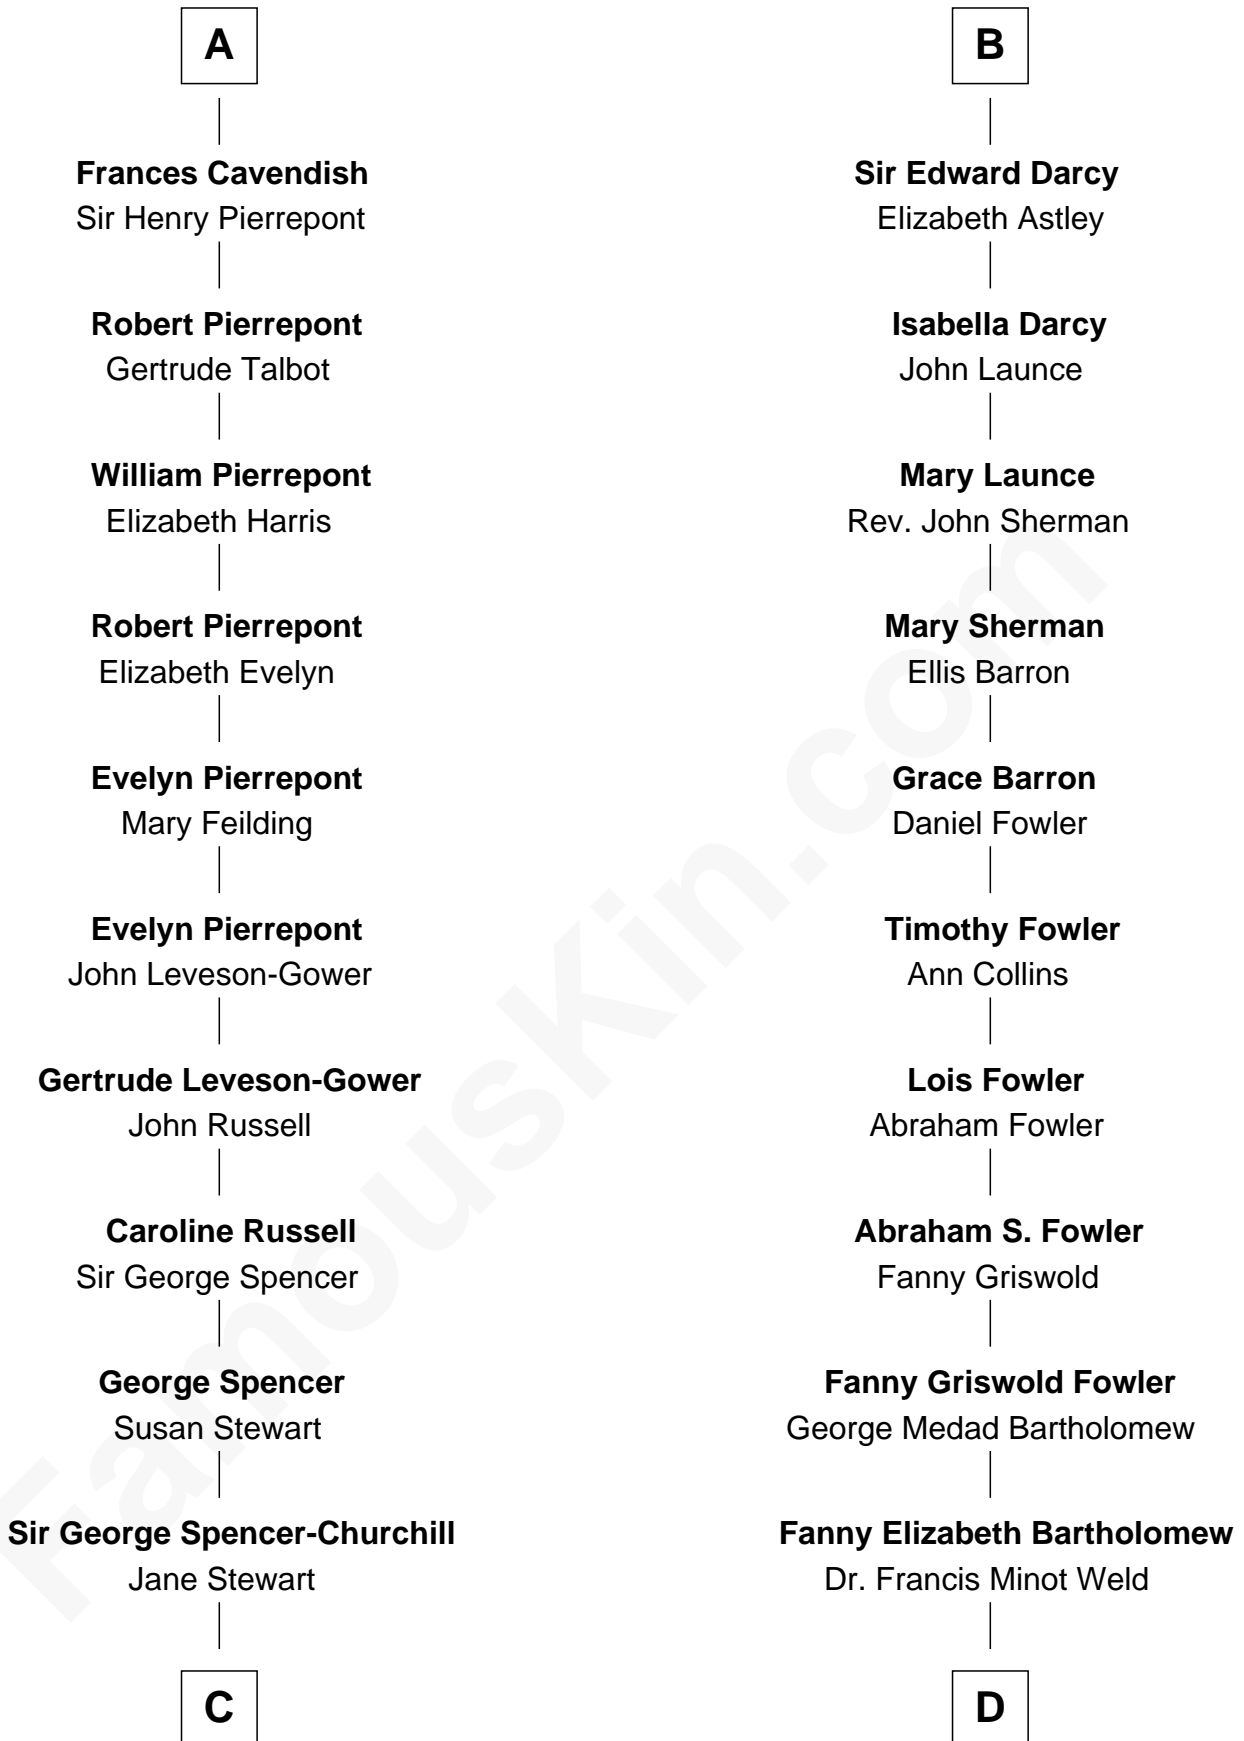

# FamousKin.com Relationship Chart of

**Sir Winston Churchill**

*Prime Minister of the United Kingdom*

19th cousin of

**Bill Weld**

*68th Governor of Massachusetts*

**Sir Gilbert Talbot**

Pernel le Boteler

**C**

**Sir John Winston Spencer-Churchill**

Frances Anne Emily Vane

**Randolph Henry Spencer-Churchill**

Jeanette Jerome

**Sir Winston Churchill**

*Prime Minister of the United Kingdom*

**D**

**Francis Minot Weld**

Margaret Low White

**David Weld**

Mary Blake Nichols

**Bill Weld**

*68th Governor of Massachusetts*

FamousKin.com