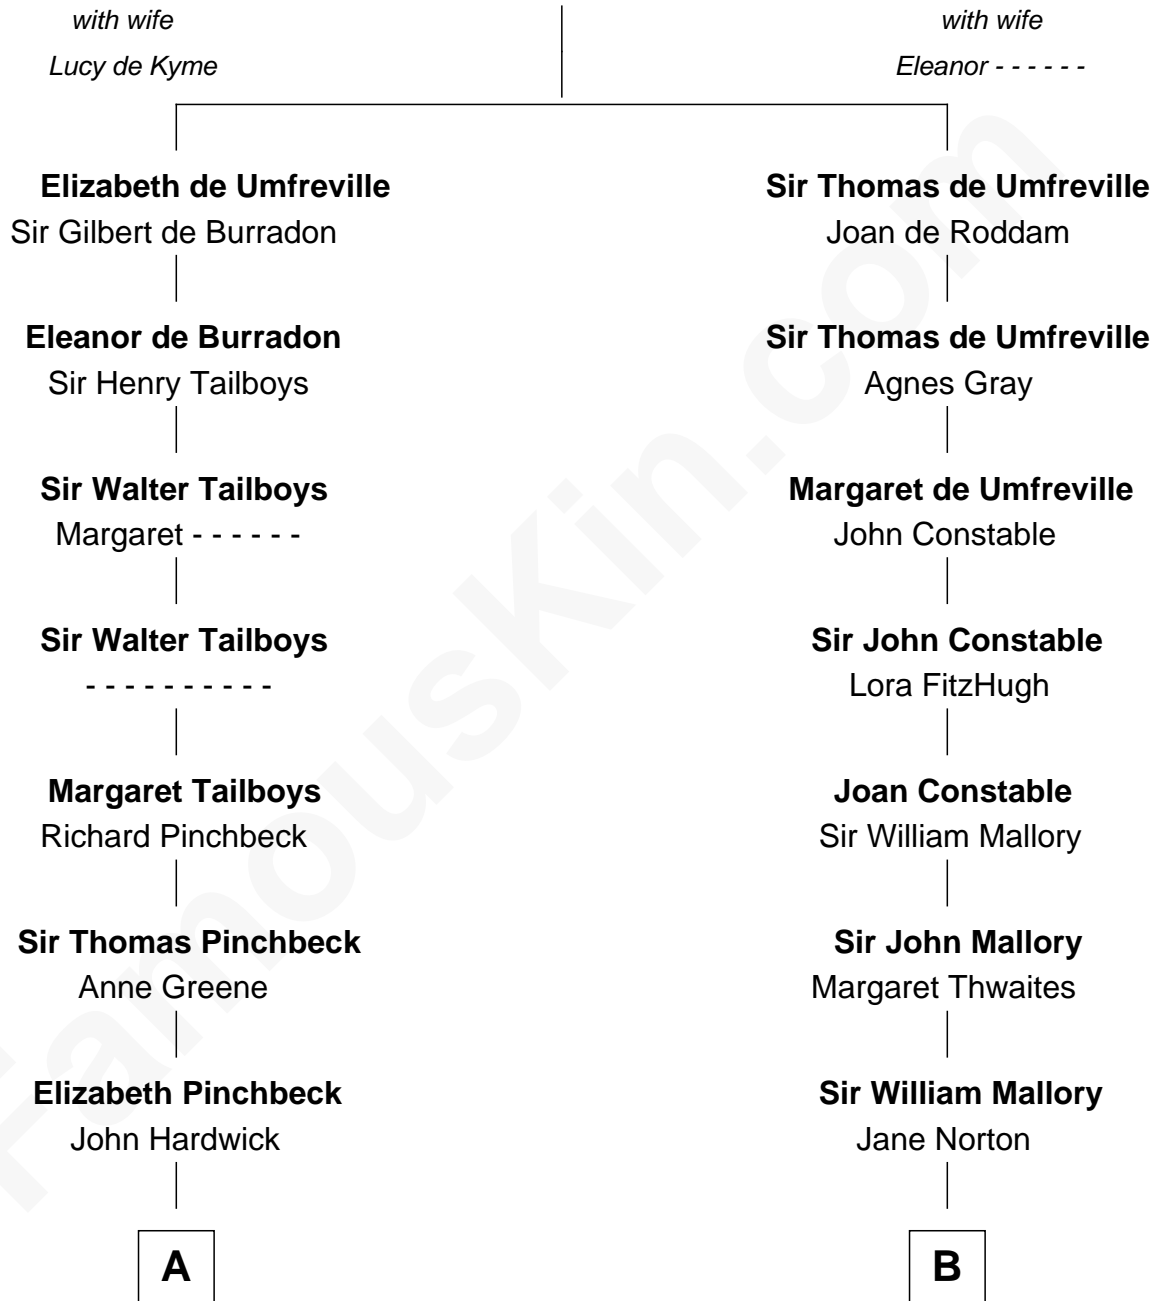

## Relationship Chart of

### Sir Winston Churchill

Prime Minister of the United Kingdom

20th cousin 1 time removed of

**Tom Hanks**  
Movie Actor

### Sir Robert de Umfreville

**C**

**George Spencer**  
Susan Stewart

**Sir George Spencer-Churchill**  
Jane Stewart

**Sir John Winston Spencer-Churchill**  
Frances Anne Emily Vane

**Randolph Henry Spencer-Churchill**  
Jeanette Jerome