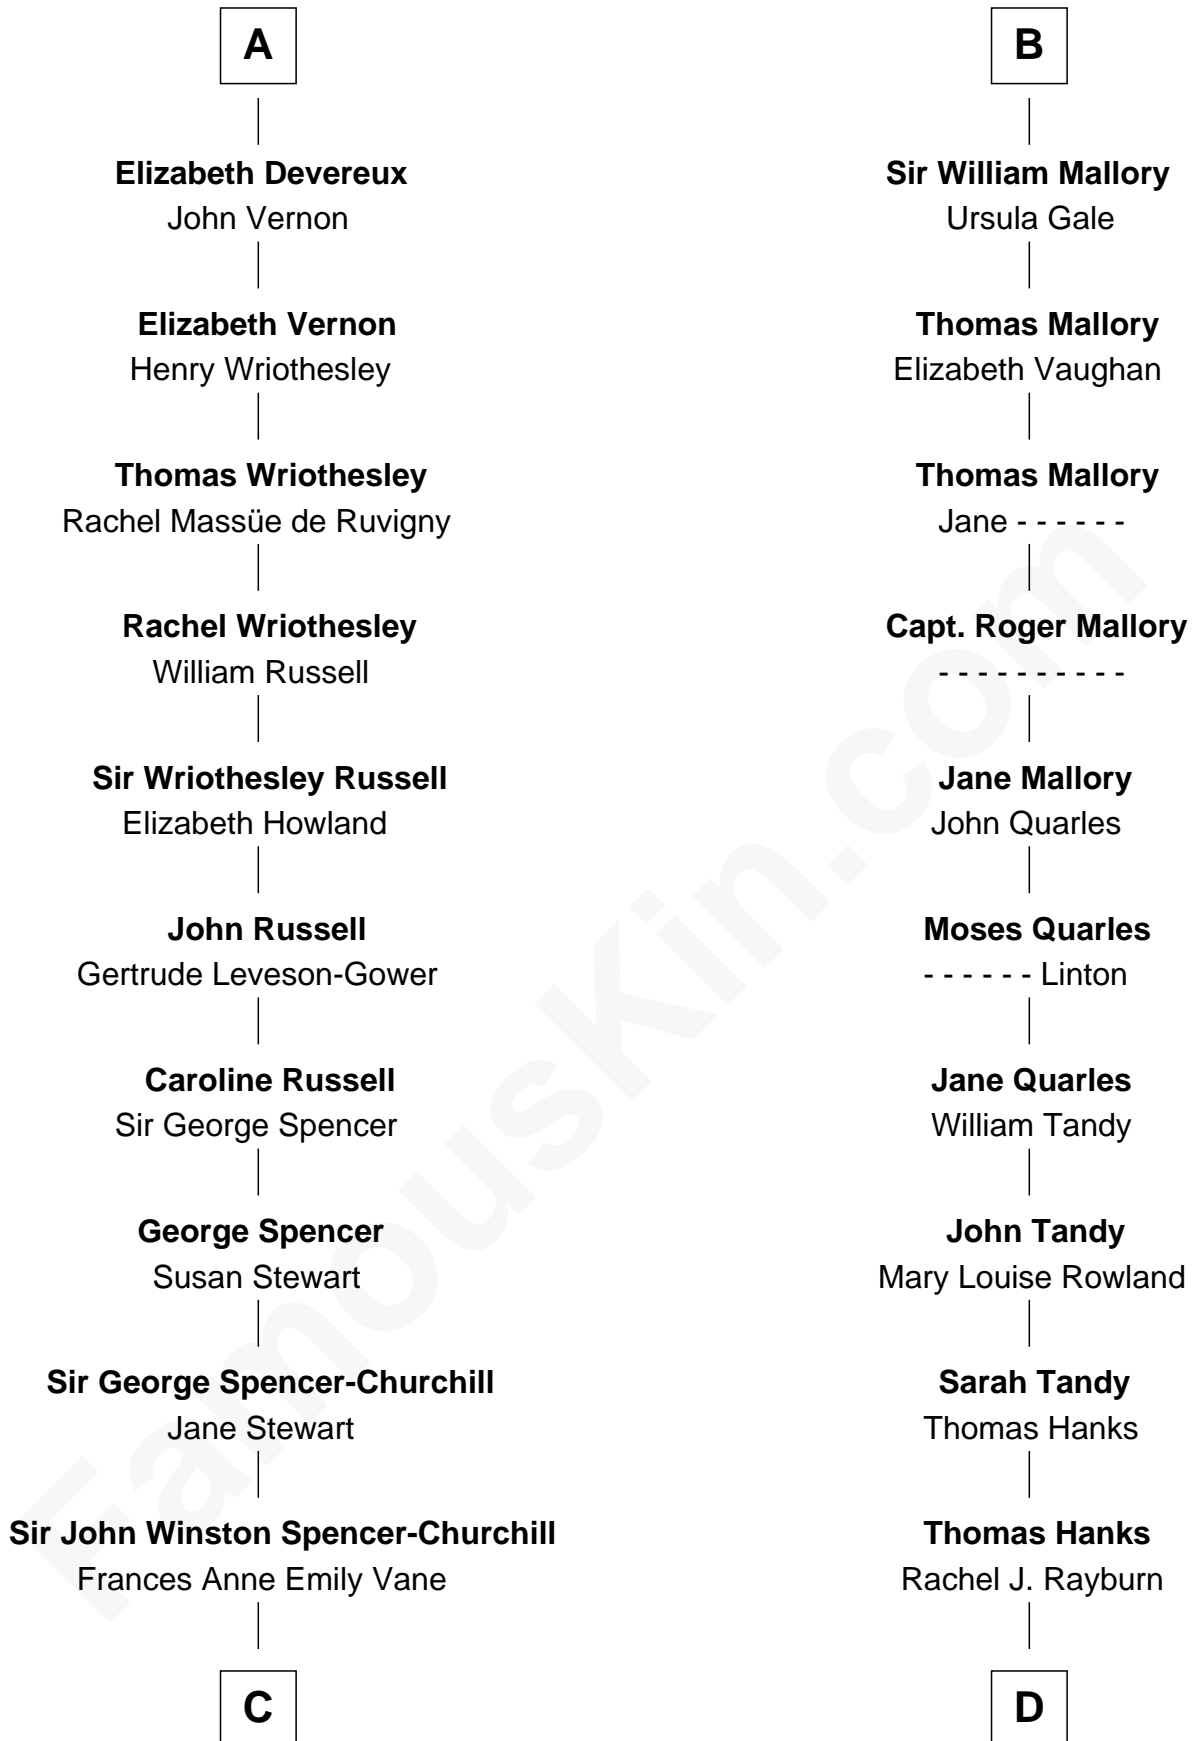

FamousKin.com
Relationship Chart of
Sir Winston Churchill
Prime Minister of the United Kingdom

18th cousin 2 times removed of

Tom Hanks
Movie Actor

C

Randolph Henry Spencer-Churchill

Jeanette Jerome

Sir Winston Churchill

Prime Minister of the United Kingdom

D

Daniel Boone Hanks

Mary Catherine Mefford

Ernest Buel Hanks

Gladys Hilda Ball

Amos Mefford Hanks

Janet Marylyn Frager