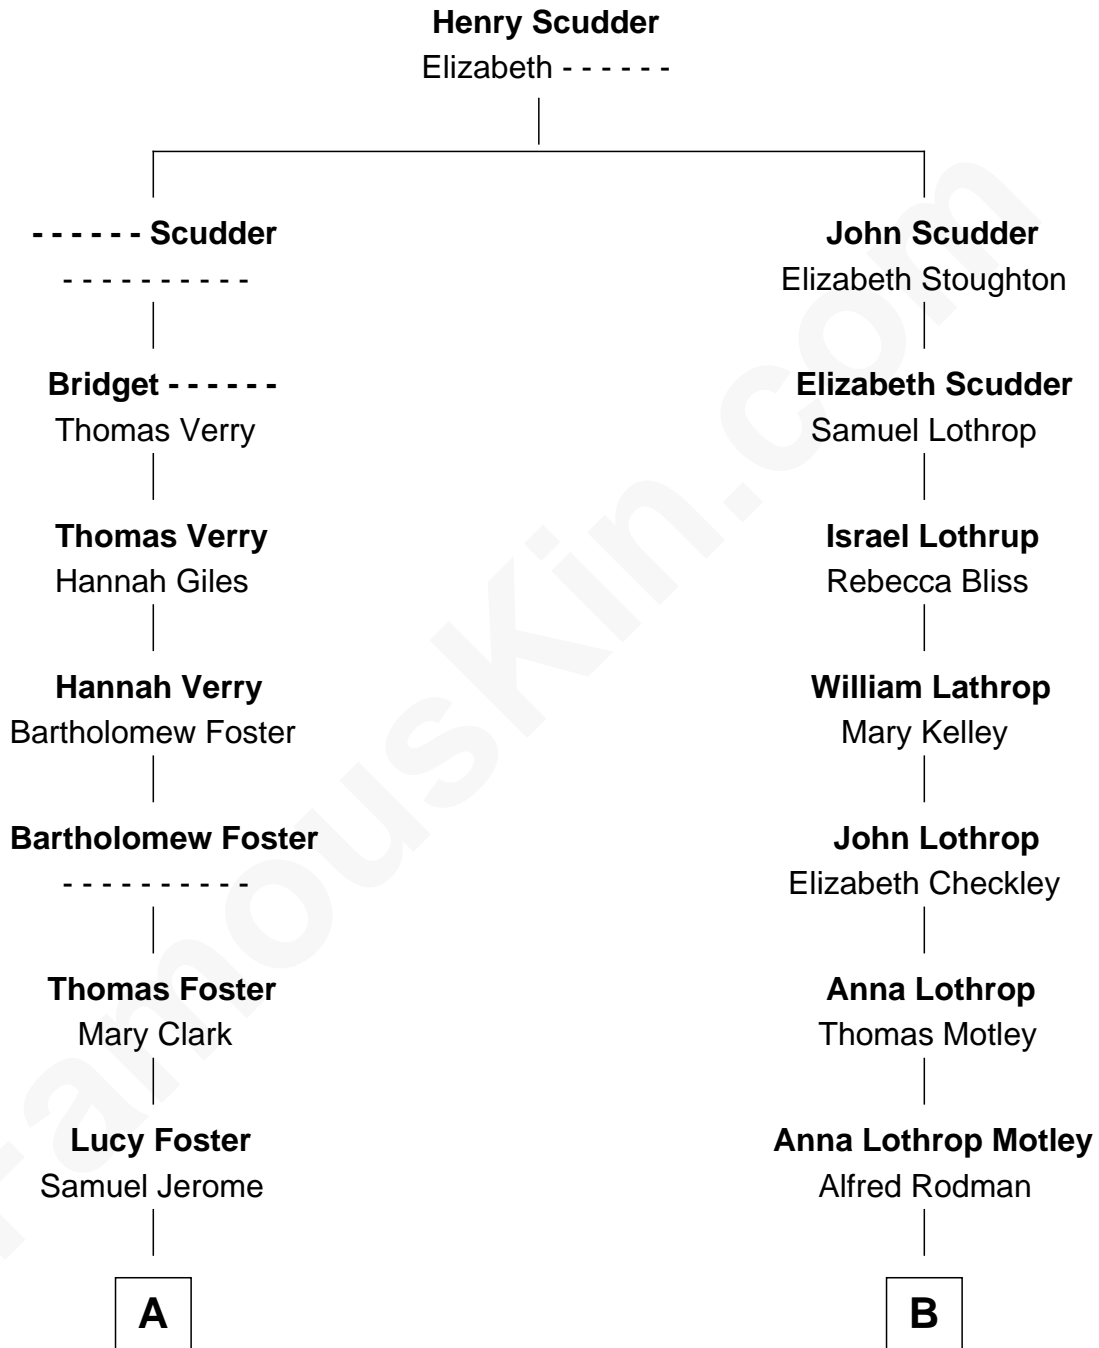

## Relationship Chart of

### Sir Winston Churchill

Prime Minister of the United Kingdom

10th cousin 1 time removed of

**Tuesday Weld**

TV and Movie Actress

**A**

**Aaron Jerome**

Elizabeth Ball

**Isaac Jerome**

Aurora Murray

**Leonard Walter Jerome**

Clarissa Hall

**Jeanette Jerome**

Randolph Henry Spencer-Churchill

**Sir Winston Churchill**

*Prime Minister of the United Kingdom*

**B**

**Eloise Rodman**

Stephen Minot Weld

**Edward Motley Weld**

Sarah Lothrop King

**Lothrop Motley Weld**

Yosene Balfour Ker

**Tuesday Weld**